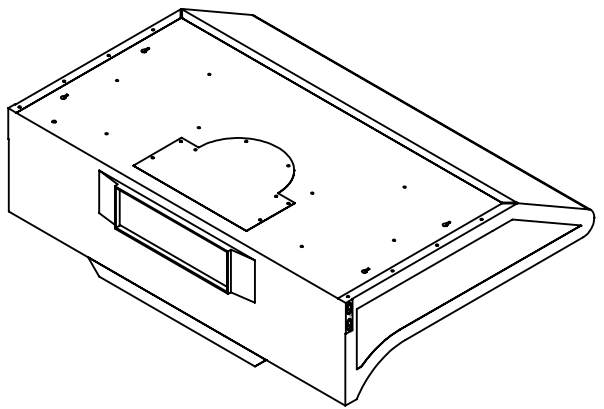

UC-C400SS-30

Location for wall plug

TOP

FRONT

Grease Tray

SIDE

All measurements are in inches

UC-C400SS-30

Vertical Adapter

FRONT

SIDE

Horizontal Adapter

BACK

SIDE

All measurements are in inches