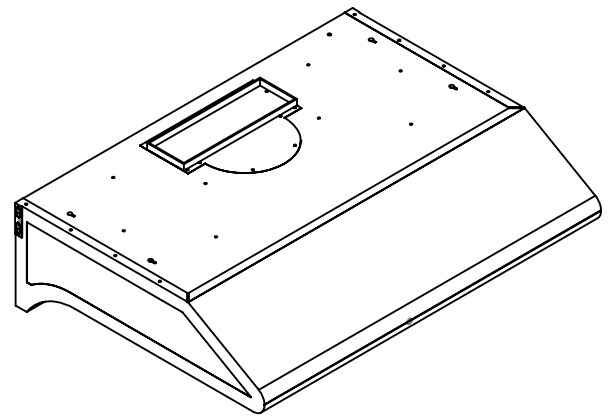

UC-C400SS-30

Location for wall plug

TOP

FRONT

Grease Tray

SIDE

All measurements are in inches

UC-C400SS-30

Vertical Adapter

FRONT

SIDE

Horizontal Adapter

BACK

SIDE

All measurements are in inches