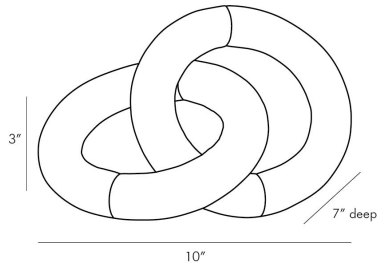

# ARTERIOURS

## FINNIAN SCULPTURE

**4803**

**H: 3 IN, W: 10 IN, D: 7 IN**

**White Marble**

**Contract Suitable As Is**

Artistic dualism is realized in this sculpture of simple geometrics. Hand-formed white marble is complemented by brass clad in an antique bronze finish uniting to create an interlocking design. This unique and expressive form is a multi-dimensional work of art for an entryway table or a living room console. Marble and clad may vary.

### SHIPPING

Product Weight	2.5 LBS
Gross Weight 1	5.5 LBS
Shipping Box 1	H: 9.5 IN, L: 9.5 IN, W: 10 IN