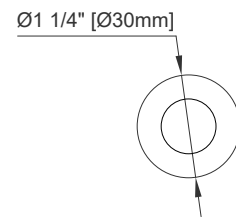

36" VANITY

Features and Materials

Solids: BW-Poplar; SBR/WWW-Para Wood and Poplar
Veneers: SBR-Para Wood; WWW-Walnut
Panels: Plywood
Installation Type: Floor Standing
Number of Basins: One, with optional 3cm top
Vanity Top: NO, Optional 3cm Tops Available with Sinks
Basins included: NO
Overflow: Yes, Front Facing
Optional Wooden Backsplash
Number of Doors: One
Number of Drawers: Two
Number of Tip Outs: One
Assembly Type: Yes, Installation of Optional 3cm Top
Drawer Box Material and Construction: 12mm Plywood/English Dovetail Joinery
Hardware Material and Finish: Zinc Alloy in Brushed Nickel Color
Fits Drain Hole Size: 1 3/4"
Full Extension, Soft Close Glides
European Soft Close Hinges
Aluminum Laminate Drawer Liners
Adjustable Levelers

Dimension

Width: 35-7/8"
Depth: 22-7/8"
Height: 32-1/2"
Rough-In Height: 21-1/2"

36" VANITY

Top View 1

Top View 2

Front View

Knob

36" VANITY

Side View 1

Side View 2

Back View