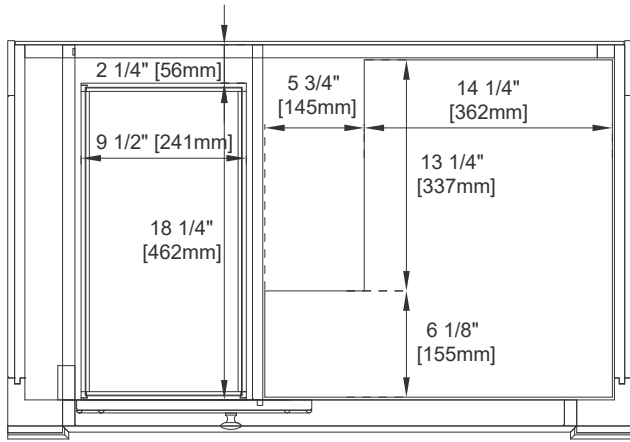

36" VANITY

Features and Materials

Solids: BW-Poplar; SBR/WWW-Para Wood and Poplar
Veneers: SBR-Para Wood; WWW-Walnut
Panels: Plywood
Installation Type: Floor Standing
Number of Basins: One, with optional 3cm top
Vanity Top: NO, Optional 3cm Tops Available with Sinks
Basins included: NO
Overflow: Yes, Front Facing
Optional Wooden Backsplash
Number of Doors: One
Number of Drawers: Two
Number of Tip Outs: One
Assembly Type: Yes, Installation of Optional 3cm Top
Drawer Box Material and Construction: 12mm Plywood/English Dovetail Joinery
Hardware Material and Finish: Zinc Alloy in Brushed Nickel Color
Fits Drain Hole Size: 1 3/4"
Full Extension, Soft Close Glides
European Soft Close Hinges
Aluminum Laminate Drawer Liners
Adjustable Levelers

Dimension

Width: 35-7/8"
Depth: 22-7/8"
Height: 32-1/2"
Rough-In Height: 21-1/2"

36" VANITY

Top View 1

Top View 2

Front View

Knob

36" VANITY

Side View 1

Side View 2

Back View