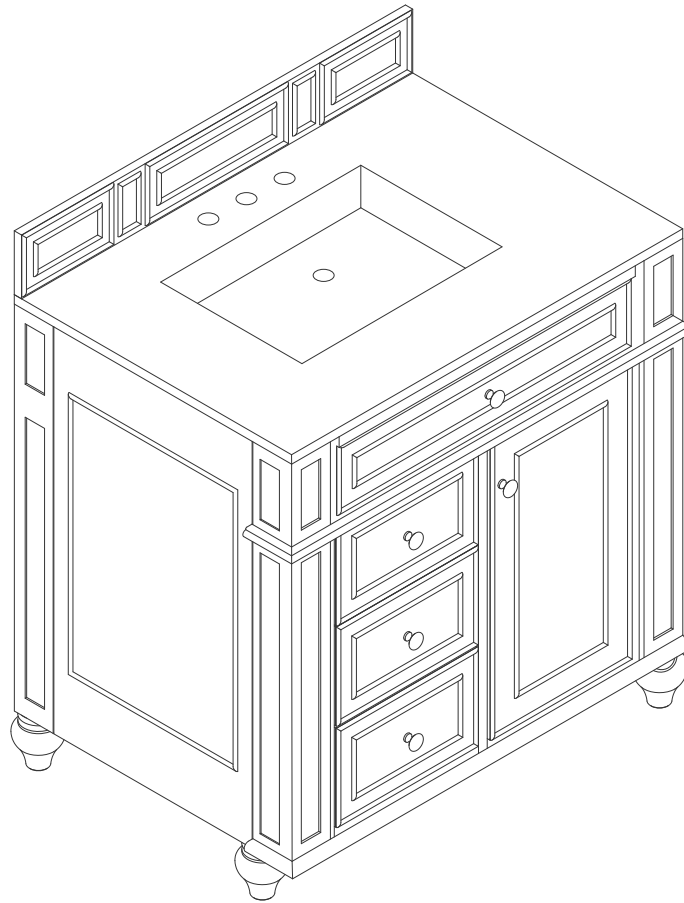

36" VANITY

Features and Materials

Solids: BW-Poplar; SBR/WWW-Para Wood and Poplar
Veneers: SBR-Para Wood; WWW-Walnut
Panels: Plywood
Installation Type: Floor Standing
Number of Basins: One, with optional 3cm top
Vanity Top: NO, Optional 3cm Tops Available with Sinks
Basins included: NO
Overflow: Yes, Front Facing
Optional Wooden Backsplash
Number of Doors: One
Number of Drawers: Two
Number of Tip Outs: One
Assembly Type: Yes, Installation of Optional 3cm Top
Drawer Box Material and Construction: 12mm Plywood/English Dovetail Joinery
Hardware Material and Finish: Zinc Alloy in Brushed Nickel Color
Fits Drain Hole Size: 1 3/4"
Full Extension, Soft Close Glides
European Soft Close Hinges
Aluminum Laminate Drawer Liners
Adjustable Levelers

Dimension

Width: 35-7/8"
Depth: 22-7/8"
Height: 32-1/2"
Rough-In Height: 21-1/2"

36" VANITY

Top View 1

Top View 2

Front View

Knob

36" VANITY

Side View 1

Side View 2

Back View