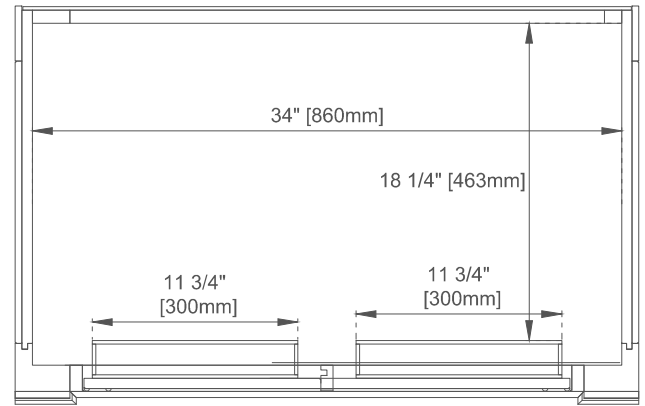

36" VANITY

Features and Materials

Solids: BW-Poplar; SBR/WWW-Para Wood and Poplar
Veneers: SBR-Para Wood; WWW-Walnut
Panels: Plywood
Installation Type: Floor Standing
Number of Basins: One, with optional 3cm top
Vanity Top: NO, Optional 3cm Tops Available with Sinks
Basins included: NO
Overflow: Yes, Front Facing
Optional Wooden Backsplash
Number of Doors: One
Number of Drawers: Two
Number of Tip Outs: One
Assembly Type: Yes, Installation of Optional 3cm Top
Drawer Box Material and Construction: 12mm Plywood/English Dovetail Joinery
Hardware Material and Finish: Zinc Alloy in Brushed Nickel Color
Fits Drain Hole Size: 1 3/4"
Full Extension, Soft Close Glides
European Soft Close Hinges
Aluminum Laminate Drawer Liners
Adjustable Levelers

Dimension

Width: 35-7/8"
Depth: 22-7/8"
Height: 32-1/2"
Rough-In Height: 21-1/2"

36" VANITY

Top View 1

Top View 2

Front View

Knob

36" VANITY

Side View 1

Side View 2

Back View