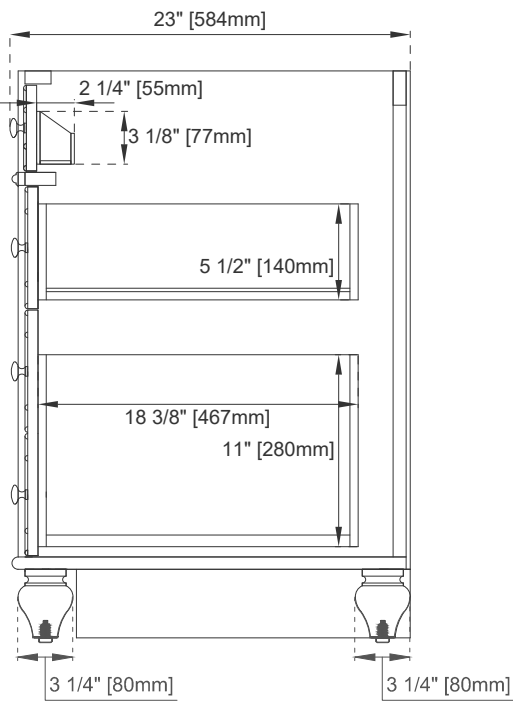

36" VANITY

Features and Materials

Solids: BW-Poplar; SBR/WWW-Para Wood and Poplar
Veneers: SBR-Para Wood; WWW-Walnut
Panels: Plywood
Installation Type: Floor Standing
Number of Basins: One, with optional 3cm top
Vanity Top: NO, Optional 3cm Tops Available with Sinks
Basins included: NO
Overflow: Yes, Front Facing
Optional Wooden Backsplash
Number of Doors: One
Number of Drawers: Two
Number of Tip Outs: One
Assembly Type: Yes, Installation of Optional 3cm Top
Drawer Box Material and Construction: 12mm Plywood/English Dovetail Joinery
Hardware Material and Finish: Zinc Alloy in Brushed Nickel Color
Fits Drain Hole Size: 1 3/4"
Full Extension, Soft Close Glides
European Soft Close Hinges
Aluminum Laminate Drawer Liners
Adjustable Levelers

Dimension

Width: 35-7/8"
Depth: 22-7/8"
Height: 32-1/2"
Rough-In Height: 21-1/2"

36" VANITY

Top View 1

Top View 2

Front View

Knob

36" VANITY

Side View 1

Side View 2

Back View