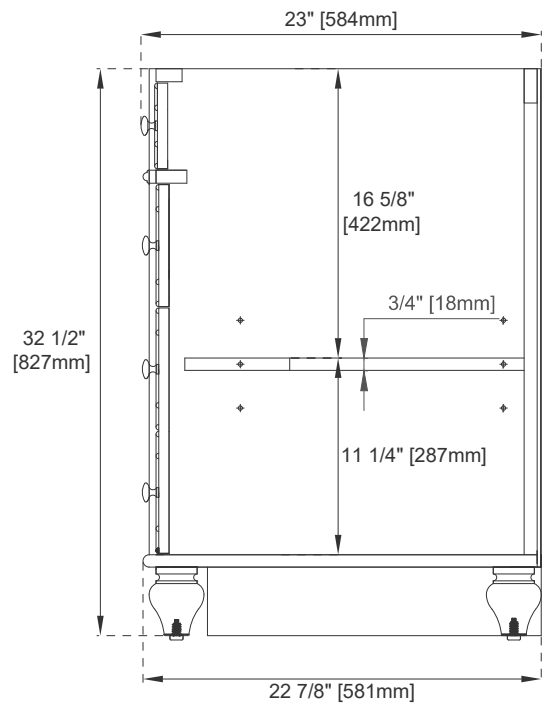

36" VANITY

Features and Materials

Solids: BW-Poplar; SBR/WWW-Para Wood and Poplar
Veneers: SBR-Para Wood; WWW-Walnut
Panels: Plywood
Installation Type: Floor Standing
Number of Basins: One, with optional 3cm top
Vanity Top: NO, Optional 3cm Tops Available with Sinks
Basins included: NO
Overflow: Yes, Front Facing
Optional Wooden Backsplash
Number of Doors: One
Number of Drawers: Two
Number of Tip Outs: One
Assembly Type: Yes, Installation of Optional 3cm Top
Drawer Box Material and Construction: 12mm Plywood/English Dovetail Joinery
Hardware Material and Finish: Zinc Alloy in Brushed Nickel Color
Fits Drain Hole Size: 1 3/4"
Full Extension, Soft Close Glides
European Soft Close Hinges
Aluminum Laminate Drawer Liners
Adjustable Levelers

Dimension

Width: 35-7/8"
Depth: 22-7/8"
Height: 32-1/2"
Rough-In Height: 21-1/2"

36" VANITY

Top View 1

Top View 2

Front View

Knob

36" VANITY

Side View 1

Side View 2

Back View