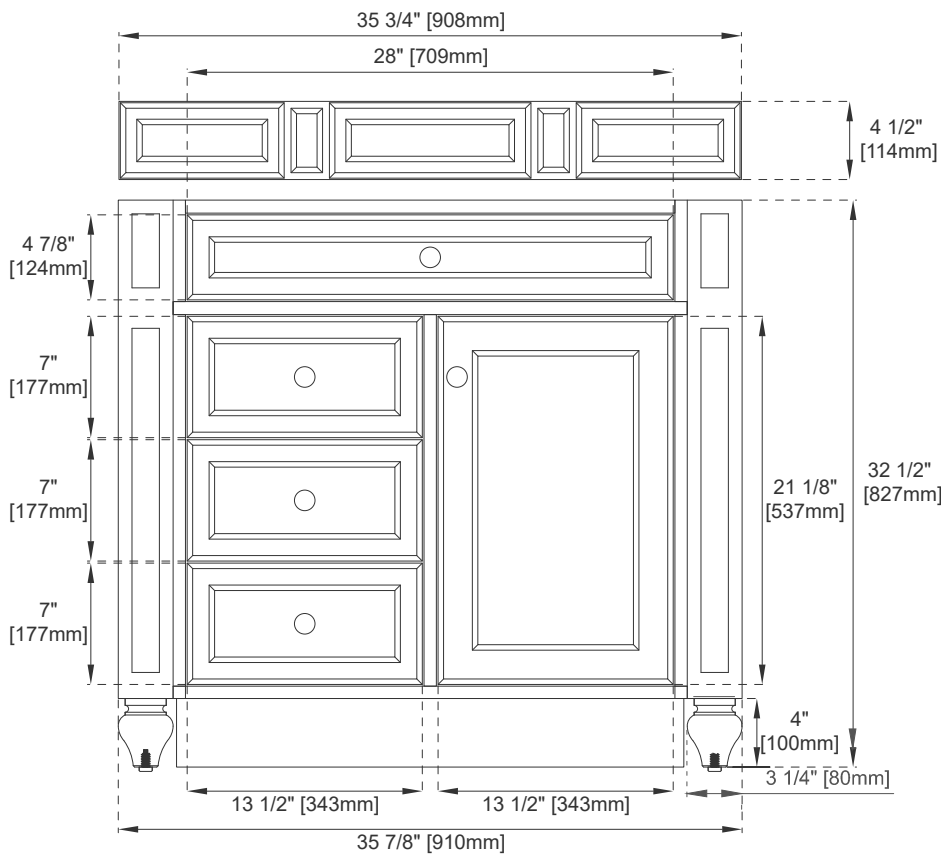

36" VANITY

Features and Materials

Solids: BW-Poplar; SBR/WWW-Para Wood and Poplar
Veneers: SBR-Para Wood; WWW-Walnut
Panels: Plywood
Installation Type: Floor Standing
Number of Basins: One, with optional 3cm top
Vanity Top: NO, Optional 3cm Tops Available with Sinks
Basins included: NO
Overflow: Yes, Front Facing
Optional Wooden Backsplash
Number of Doors: One
Number of Drawers: Two
Number of Tip Outs: One
Assembly Type: Yes, Installation of Optional 3cm Top
Drawer Box Material and Construction: 12mm Plywood/English Dovetail Joinery
Hardware Material and Finish: Zinc Alloy in Brushed Nickel Color
Fits Drain Hole Size: 1 3/4"
Full Extension, Soft Close Glides
European Soft Close Hinges
Aluminum Laminate Drawer Liners
Adjustable Levelers

Dimension

Width: 35-7/8"
Depth: 22-7/8"
Height: 32-1/2"
Rough-In Height: 21-1/2"

36" VANITY

Top View 1

Top View 2

Front View

Knob

36" VANITY

Side View 1

Side View 2

Back View