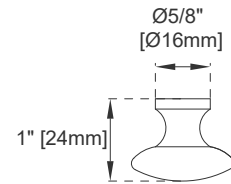

36" VANITY

Features and Materials

Solids: BW-Poplar; SBR/WWW-Para Wood and Poplar
Veneers: SBR-Para Wood; WWW-Walnut
Panels: Plywood
Installation Type: Floor Standing
Number of Basins: One, with optional 3cm top
Vanity Top: NO, Optional 3cm Tops Available with Sinks
Basins included: NO
Overflow: Yes, Front Facing
Optional Wooden Backsplash
Number of Doors: One
Number of Drawers: Two
Number of Tip Outs: One
Assembly Type: Yes, Installation of Optional 3cm Top
Drawer Box Material and Construction: 12mm Plywood/English Dovetail Joinery
Hardware Material and Finish: Zinc Alloy in Brushed Nickel Color
Fits Drain Hole Size: 1 3/4"
Full Extension, Soft Close Glides
European Soft Close Hinges
Aluminum Laminate Drawer Liners
Adjustable Levelers

Dimension

Width: 35-7/8"
Depth: 22-7/8"
Height: 32-1/2"
Rough-In Height: 21-1/2"

36" VANITY

Top View 1

Top View 2

Front View

Knob

36" VANITY

Side View 1

Side View 2

Back View