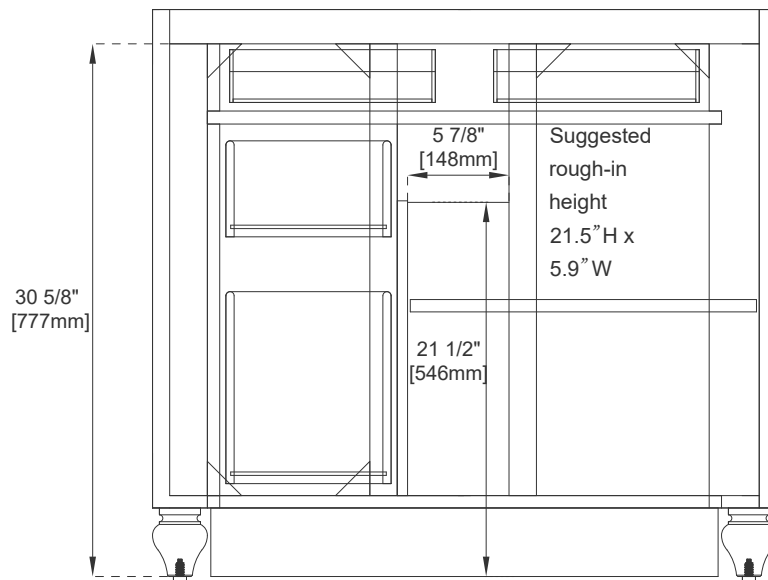

36" VANITY

Features and Materials

Solids: BW-Poplar; SBR/WWW-Para Wood and Poplar
Veneers: SBR-Para Wood; WWW-Walnut
Panels: Plywood
Installation Type: Floor Standing
Number of Basins: One, with optional 3cm top
Vanity Top: NO, Optional 3cm Tops Available with Sinks
Basins included: NO
Overflow: Yes, Front Facing
Optional Wooden Backsplash
Number of Doors: One
Number of Drawers: Two
Number of Tip Outs: One
Assembly Type: Yes, Installation of Optional 3cm Top
Drawer Box Material and Construction: 12mm Plywood/English Dovetail Joinery
Hardware Material and Finish: Zinc Alloy in Brushed Nickel Color
Fits Drain Hole Size: 1 3/4"
Full Extension, Soft Close Glides
European Soft Close Hinges
Aluminum Laminate Drawer Liners
Adjustable Levelers

Dimension

Width: 35-7/8"
Depth: 22-7/8"
Height: 32-1/2"
Rough-In Height: 21-1/2"

36" VANITY

Top View 1

Top View 2

Front View

Knob

36" VANITY

Side View 1

Side View 2

Back View