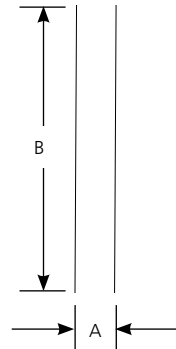

Type \_\_\_\_\_

Catalog No.	Finish	Dimensions (Inches)	
		A	B
P8601-09	Brushed Nickel	1/2	54
P8601-15	Polished Chrome	1/2	54
P8601-20	Antique Bronze	1/2	54
P8601-31	Black	1/2	54
P8601-42	Seabrook	1/2	54
P8601-46	Weathered Bronze	1/2	54
P8601-71	Gilded Iron	1/2	54
P8601-74	Venetian Bronze	1/2	54
P8601-77	Forged Bronze	1/2	54
P8601-80	Forged Black	1/2	54
P8601-81	Antique Nickel	1/2	54
P8601-84	Espresso	1/2	54
P8601-86	Burnished Chestnut	1/2	54
P8601-88	Heirloom	1/2	54
P8601-102	Roasted Java	1/2	54
P8601-104	Polished Nickel	1/2	54
P8601-108	Oil Rubbed Bronze	1/2	54
P8601-124	Copper Bronze	1/2	54
P8601-134	Silver Ridge	1/2	54
P8601-137	Natural Brass	1/2	54
P8601-144	Pebbles	1/2	54
P8601-174	Urban Bronze	1/2	54

**Specifications:**

General

- Use with any Progress Lighting mini-pendants
- Contains (2) 12" and (2) 15" sections

Progress Lighting  
 701 Millennium Blvd.  
 Greenville, South Carolina  
 29607

www.progresslighting.com>