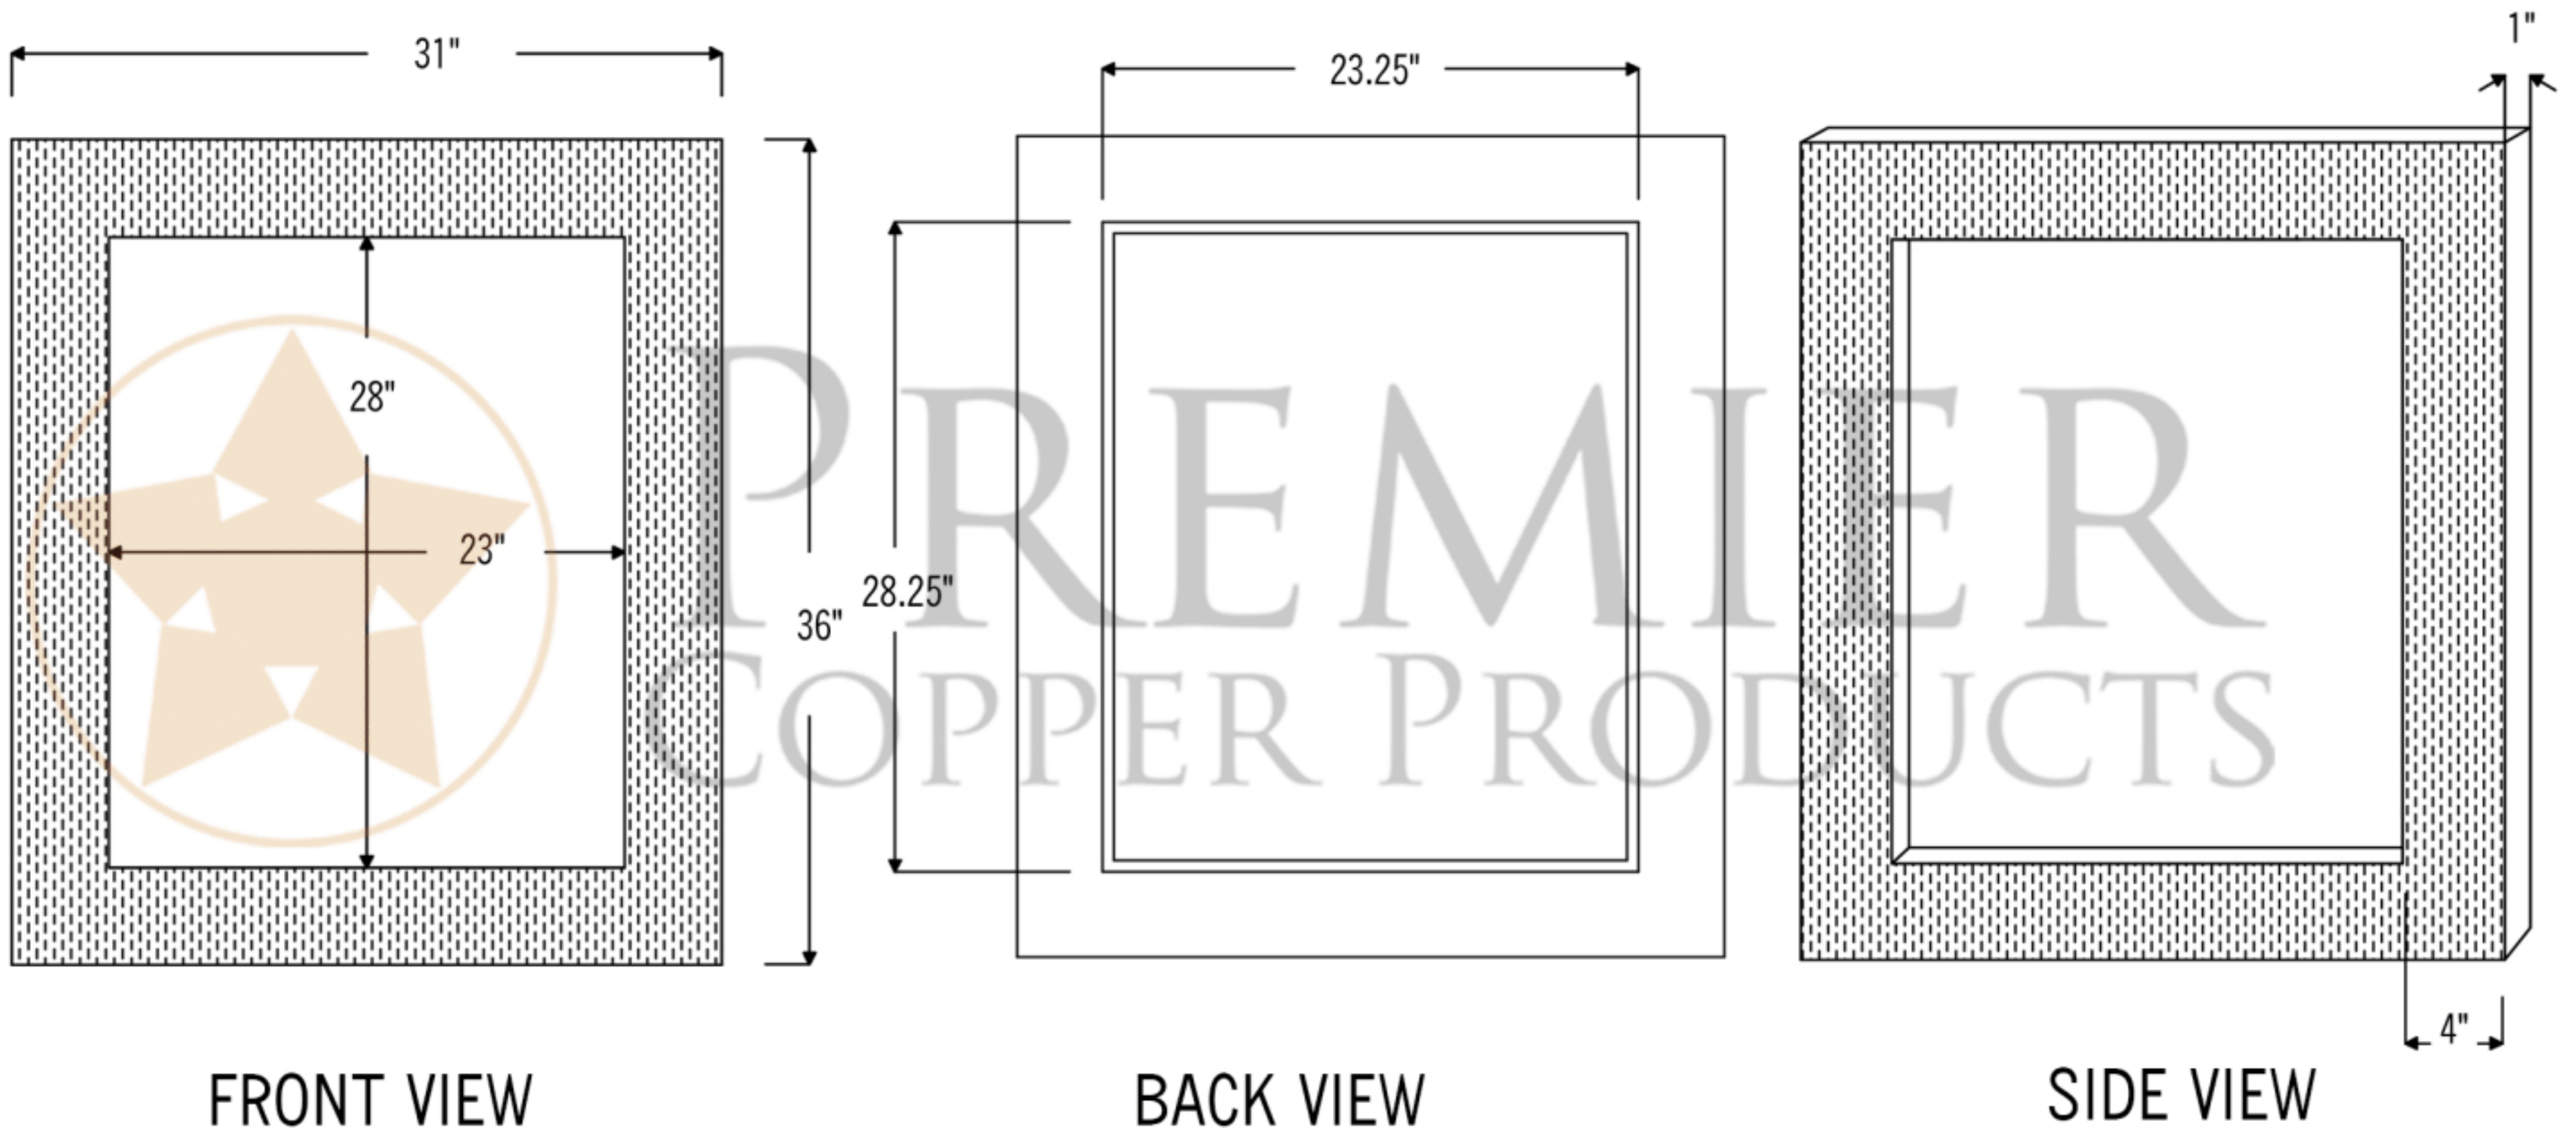

**PREMIER**  
COPPER PRODUCTS

MODEL NUMBER: MFREC3631-TR

- \* Description: 36" Hand Hammered Rectangle Copper Mirror with Tree Design
- \* Outer Dimension: 36" x 31" x 1"
- \* Inner Dimension: 28" x 23" x 1"
- \* Frame: 4"
- \* Finish: Oil Rubbed Bronze
- \* Design: Tree

THIS PRODUCT IS HAND CRAFTED, SMALL VARIANCES IN COLOR AND SIZE MAY OCCUR.