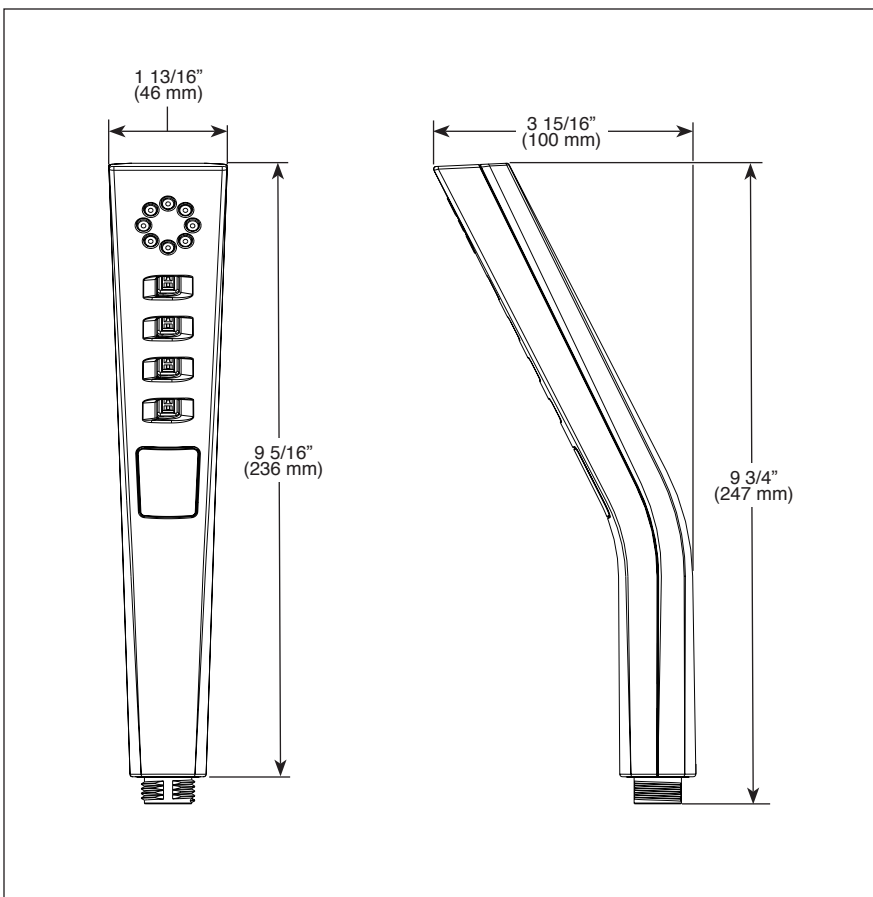

COMPLIES WITH:

- ASME A112.18.1 / CSA B125.1 ♦
- ASME A112.18.3 ♦
- EPA WaterSense®

- ♦ Your Delta hand shower incorporates a backflow protection system that has been tested to be in compliance with ASME A112.18.3 and ASME A112.18.1/CSA B125.1. It incorporates two certified check valves in series, which operate independently and are integral, non-serviceable parts of the wand assembly.