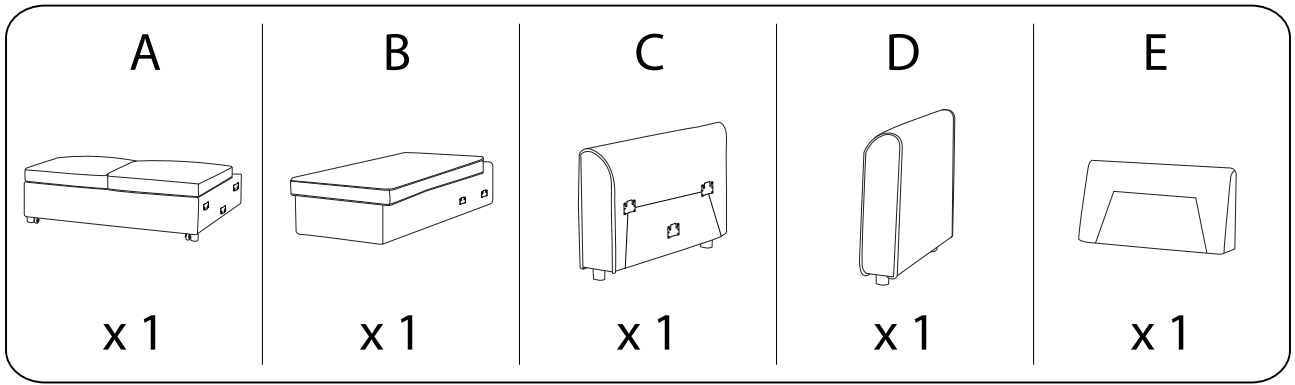

Diagram illustrating assembly instructions and safety warnings:

- Warning 1:** A triangle with an exclamation mark is connected by a vertical line to a box containing a crossed-out power drill icon, indicating that power tools should not be used.
- Warning 2:** A triangle with an exclamation mark is connected by a vertical line to a box containing two icons: a cushion being placed on a mat and a crossed-out icon of a cushion being placed on a hard surface, indicating that cushions should be placed on a soft surface.
- Time:** A clock icon with the text "30'" below it, indicating an estimated assembly time of 30 minutes.
- Person:** An icon of a person with the number "1" below it, indicating that one person is required for assembly.

1

B

x 1

H

x 4

2

C

x 1