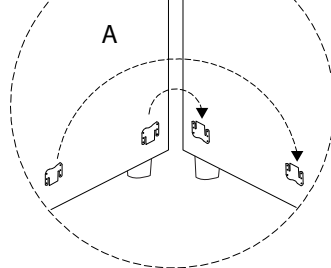

Diagram illustrating assembly instructions and safety warnings:

- Warning 1:** A triangle with an exclamation mark is connected by a vertical line to a box containing a crossed-out power drill icon, indicating that power tools should not be used.
- Warning 2:** A triangle with an exclamation mark is connected by a vertical line to a box containing two icons: a cushion being placed on a mat and a crossed-out icon of a cushion being placed on a hard surface, indicating that cushions should be placed on a soft surface.
- Time:** A clock icon with the text "30'" below it, indicating an estimated assembly time of 30 minutes.
- Person:** An icon of a person with the number "1" below it, indicating that one person is required for assembly.

1

B

x 1

H

x 4

2

C

x 1

3

A

x 1

D

x 1

1a

1b

4