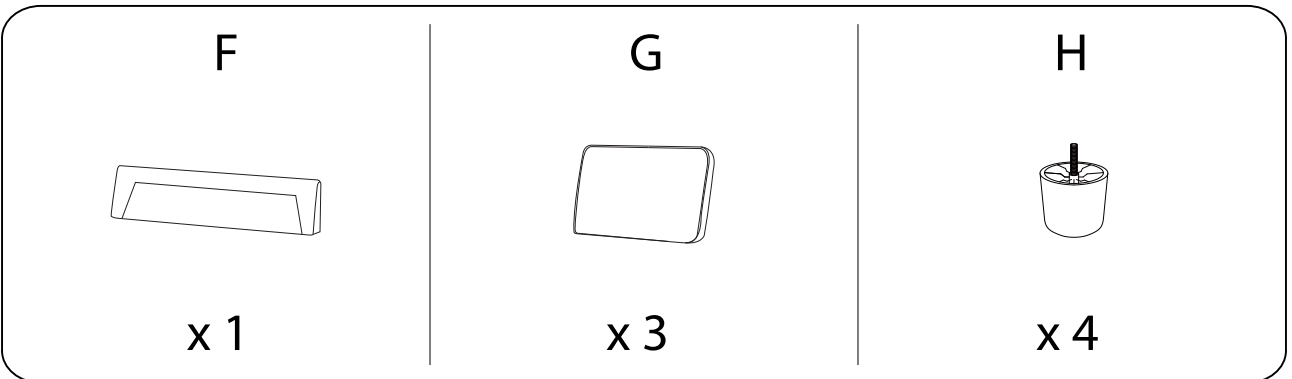

Diagram illustrating assembly instructions and safety warnings:

- Warning 1:** A triangle with an exclamation mark is connected by a vertical line to a box containing a crossed-out power drill icon, indicating that power tools should not be used.
- Warning 2:** A triangle with an exclamation mark is connected by a vertical line to a box containing two icons: a cushion being placed on a mat and a crossed-out icon of a cushion being placed on a hard surface, indicating that cushions should be placed on a soft surface.
- Time:** A clock icon with the text "30'" below it, indicating an estimated assembly time of 30 minutes.
- Person:** An icon of a person with the number "1" below it, indicating that one person is required for assembly.

1

B

x 1

H

x 4

2

C

x 1