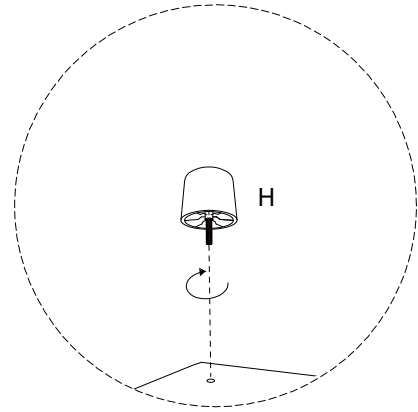

Diagram illustrating assembly instructions and safety warnings:

- Warning 1:** A triangle with an exclamation mark is connected by a vertical line to a box containing a crossed-out power drill icon, indicating that power tools should not be used.
- Warning 2:** A triangle with an exclamation mark is connected by a vertical line to a box containing two icons: a cushion being placed on a mat and a crossed-out icon of a cushion being placed on a hard surface, indicating that cushions should be placed on a soft surface.
- Time:** A clock icon with the text "30'" below it, indicating an estimated assembly time of 30 minutes.
- Person:** An icon of a person with the number "1" below it, indicating that one person is required for assembly.

1

B

x 1

H

x 4

2

C

x 1