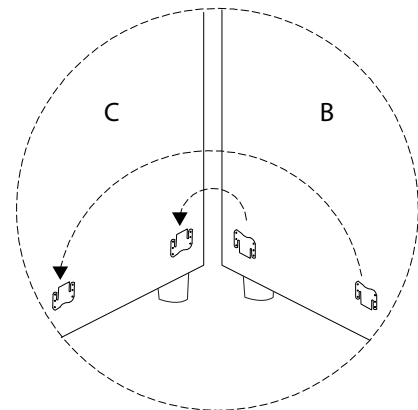

Diagram illustrating assembly instructions and safety warnings:

- Warning 1:** A triangle with an exclamation mark is connected by a vertical line to a box containing a crossed-out power drill icon, indicating that power tools should not be used.
- Warning 2:** A triangle with an exclamation mark is connected by a vertical line to a box containing two icons: a cushion being placed on a mat and a crossed-out icon of a cushion being placed on a hard surface, indicating that cushions should be placed on a soft surface.
- Time:** A clock icon with the text "30'" below it, indicating an estimated assembly time of 30 minutes.
- Person:** An icon of a person with the number "1" below it, indicating that one person is required for assembly.

1

B

x 1

H

x 4

2

C

x 1

3

A

x 1

D

x 1

1a

1b

4