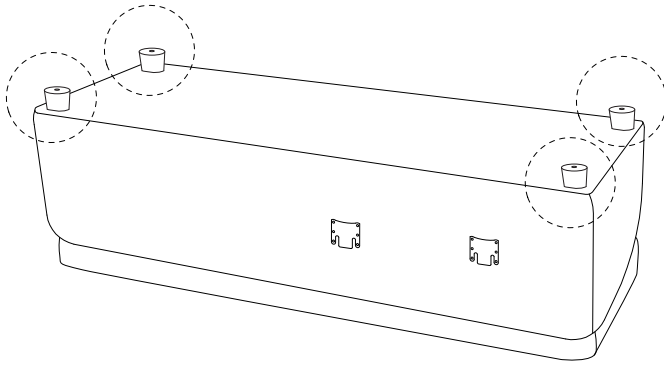

Diagram illustrating assembly instructions and safety warnings:

- Warning 1:** A triangle with an exclamation mark is connected by a vertical line to a box containing a crossed-out power drill icon, indicating that power tools should not be used.
- Warning 2:** A triangle with an exclamation mark is connected by a vertical line to a box containing two icons: a cushion being placed on a mat and a crossed-out icon of a cushion being placed on a hard surface, indicating that cushions should be placed on a soft surface.
- Time:** A clock icon with the text "30'" below it, indicating an estimated assembly time of 30 minutes.
- Person:** An icon of a person with the number "1" below it, indicating that one person is required for assembly.

1

B

x 1

H

x 4

2

C

x 1