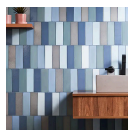

COLOR ONE LAKE BLEND 2X8 CEMENT AND LAVA STONE TILES

The Color One Lake Blend 2x8 Cement and Lava Stone Tiles features a palette of five stylish blue, green, and gray tones. The exclusive blend was curated by TileBar's founder. You won't find it anywhere else. Included are both matte cement and glossy lava stone tiles, creating a dynamic visual effect that showcases a variety of textures and shades in one exciting combination.

COLORS

Arctic Blue

Blush Pink

Chalk White

Charcoal Gray

+19

SPECIFICATIONS

Colorway
Blue

Commercial
Wall, Floor

Finish
Matte + Glossy

Item Size
2.36" x 7.87"

Material
Cement + Lava Stone

Residential
Wall, Floor

PRODUCT GALLERY

DETAILED SPECS

Available Sizes

COLOR ONE

Add a new color to your life with the Color One Collection—a line of subway tiles that combines a curated color palette of trendy pastels and neutrals in cement and lava stone, which showcase the shade variations inherent to their pigmentation. A celebration of color, surface, and material, this collection delivers authentic craftsmanship for high-end projects.