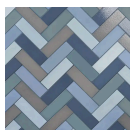

COLOR ONE LAKE BLEND 2X8 CEMENT AND LAVA STONE TILES

The Color One Lake Blend 2x8 Cement and Lava Stone Tiles features a palette of five stylish blue, green, and gray tones. The exclusive blend was curated by TileBar's founder. You won't find it anywhere else. Included are both matte cement and glossy lava stone tiles, creating a dynamic visual effect that showcases a variety of textures and shades in one exciting combination.

COLORS

Arctic Blue

Blush Pink

Chalk White

Charcoal Gray

+19

SPECIFICATIONS

Colorway
Blue

Commercial
Wall, Floor

Finish
Matte + Glossy

Item Size
2.36" x 7.87"

Material
Cement + Lava Stone

Residential
Wall, Floor

PRODUCT GALLERY

DETAILED SPECS

Available Sizes

COLOR ONE

Add a new color to your life with the Color One Collection—a line of subway tiles that combines a curated color palette of trendy pastels and neutrals in cement and lava stone, which showcase the shade variations inherent to their pigmentation. A celebration of color, surface, and material, this collection delivers authentic craftsmanship for high-end projects.