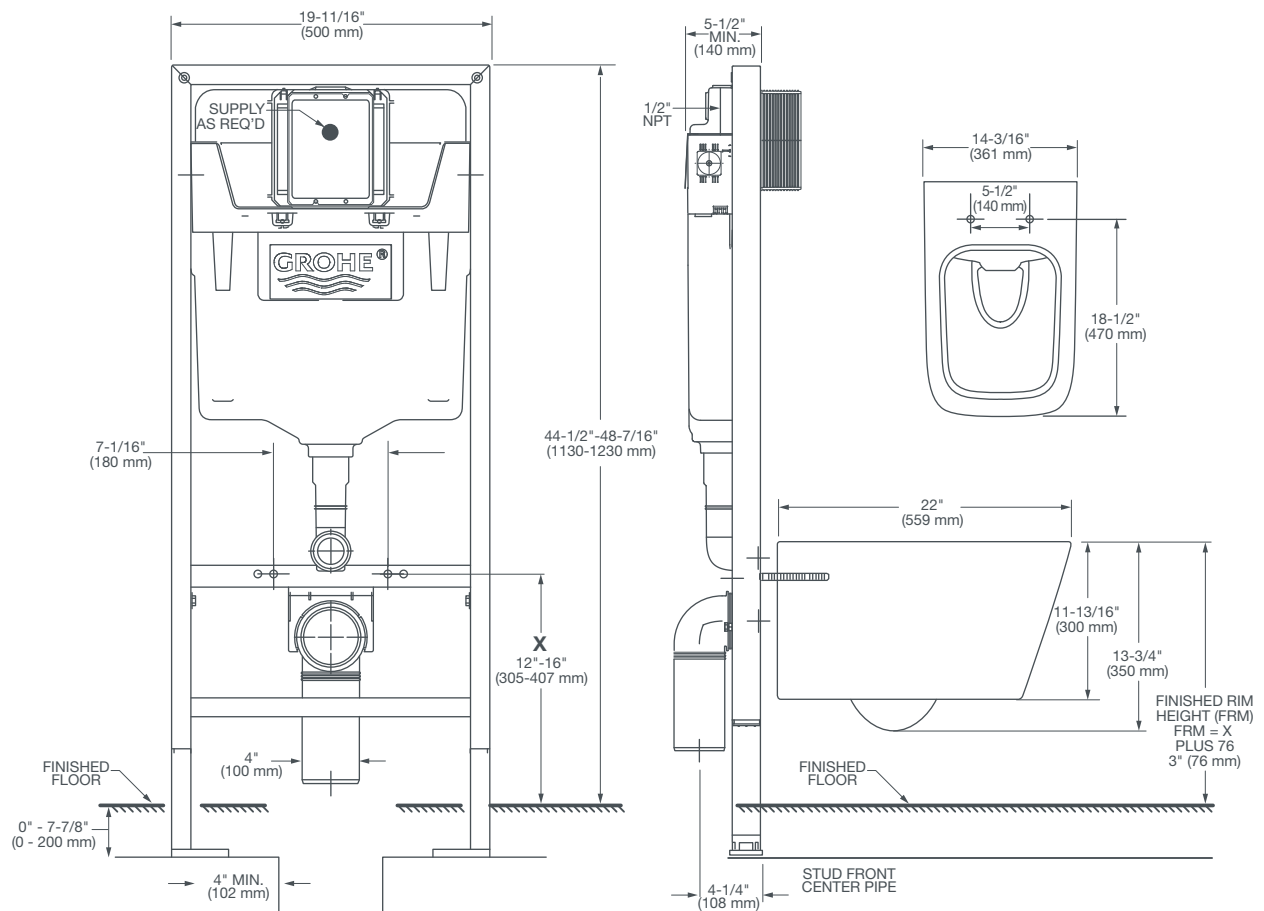

DXV MODULUS™

WALL-MOUNT DUAL FLUSH TOILET

D23040A000.415

FEATURES

- Made of vitreous china
- Dual flush 1.6-0.8 gpf/6.0-3.0 Lpf water consumption
- Mounting hardware included

DIMENSIONS

NOMINAL DIMENSIONS

22" x 14-1/2" x 11-7/8" (560 x 370 x 300 mm)

COLORS/FINISHES

Canvas White (415)

WATER SPOT

4-3/16" (106 mm) wide

5-3/16" (131 mm) length

8-1/4" (210 mm) distance to rim

Included Components

D23040A901.415 Wall-Mounted Bowl

Meets or Exceeds ASME A112.6/CSA B125.3

U.S. EPA WaterSense® Specification for HET's

Required Components (Sold Separately)
*Please add section divider before Carrier and Actuator

ROUGH IN DIAGRAM SHOWN
ON NEXT PAGE

DXV MODULUS™

WALL-HUNG

DUAL FLUSH TOILET

NOTES:

Supply not included with fixture and must be ordered separately.

Dimensions shown for location of supply is suggested.

IMPORTANT:

Dimensions of fixtures are nominal and may vary within the range of tolerance established by ANSI Standard A112.19.2.