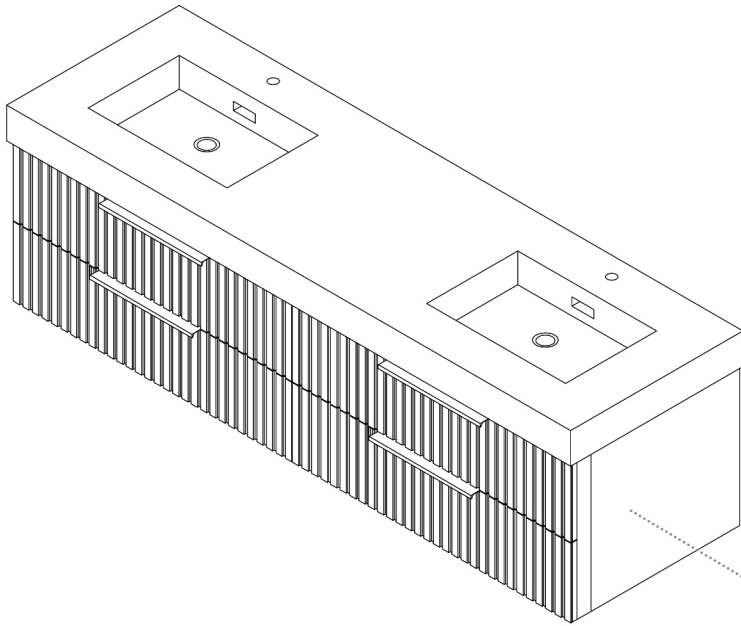

ALTAIR

FASHION BATHROOM LIFE

Altair Design, Inc.

Livia

72"W x 22"D
Bathroom Vanity

72"W x 22"D x 21.6"H inches

INSTALLATION SPECIFICATION

Item#	563072		
Color	Nature Brown		
Overall Dimension	72 in W x 22 in D x 21.6 in H		
Vanity Material	Solid fir wood, and long-lasting plywood		
Countertop Material	Artificial Stone - White		
Hardware Finish	Zinc Alloy Matte Black	Shape	Rectangular
Number of Door(s)	N/A	Number of Drawer(s)	4 soft-closing drawers
Top Thickness	3.9 inch	Installation Type	Wall-mounted
Assembly Required	Yes	Backsplash Height	Not Included
Faucet Hole Spacing(in.)	Single Hole	Sink	Double Drop-in Sink

Note : Does not include faucet, back panel, drain assembly, backsplash, sidesplash, or P-trap. Mirror(s) is only included with the purchase of the set.