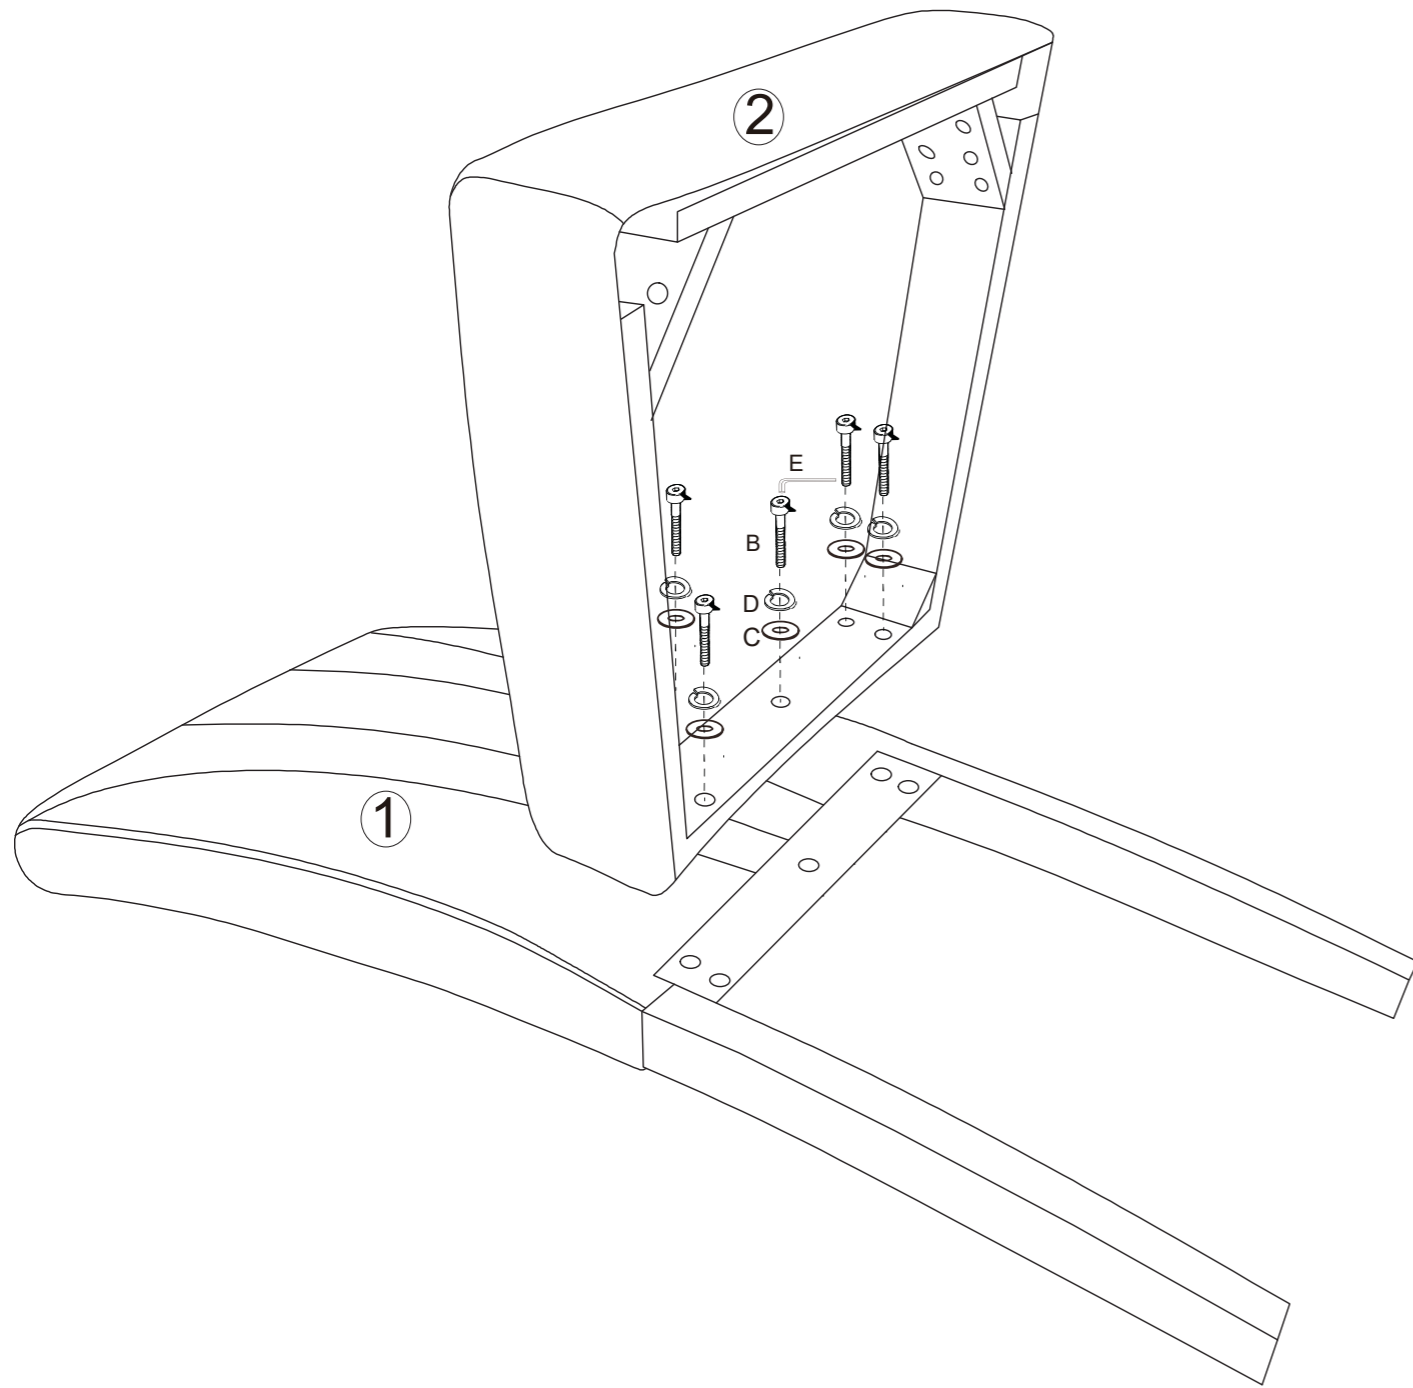

Trouble shooting:

We control manufacturing and distribution ourselves, ensure the quality.

How to find us?

Email: support@vecelo.com

Website: www.vecelo.com

Item Description: Chair

Dimension: 49.5*57*94cm

Model NO: SBF-NO.1

Step 4

Step 3

Components

1	 38X8X49-95cm	1pcs	2	 49.5X42X10cm	1pcs
3	 4X4X43cm	2pcs	4		1pcs

Screws&Toos

A	 M8X75mm	4pcs	B	 M8X60mm	5pcs
C		9pcs	D		9pcs
E		1pcs	F		2pcs

Step 1

	BX5
	DX5
	CX5
	EX1

Step 2

	AX4
	DX4
	CX4
	EX1