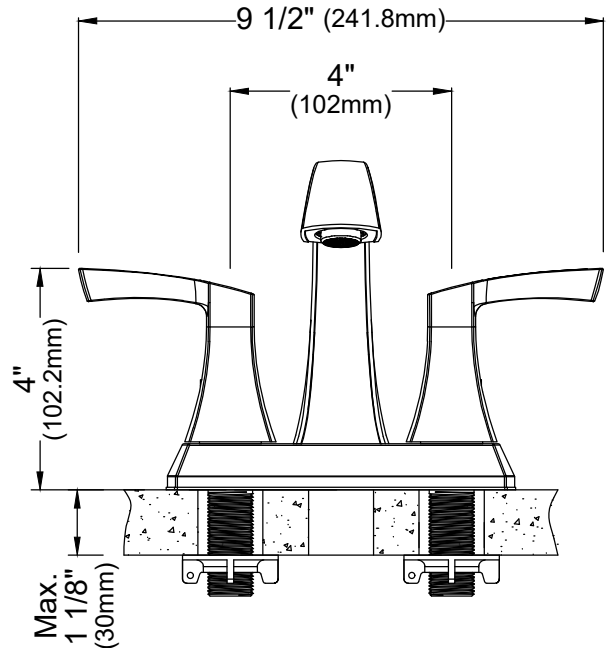

Finishes Available

MODEL	FINISH
KBF526C	Chrome
KBF526MB	Matte Black
KBF526SS	Stainless Steel
KBF526ORB	Oil Rubbed Bronze