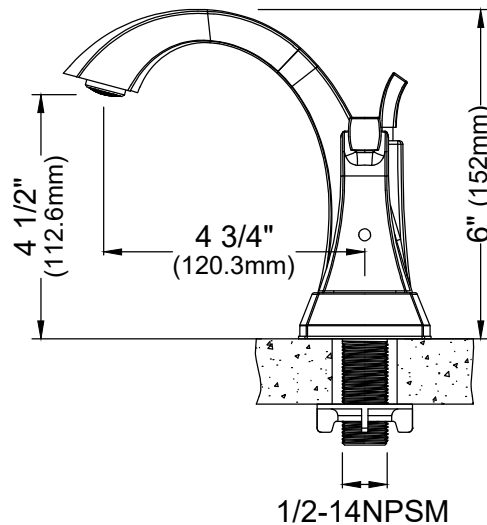

Finishes Available

MODEL	FINISH
KBF526C	Chrome
KBF526MB	Matte Black
KBF526SS	Stainless Steel
KBF526ORB	Oil Rubbed Bronze