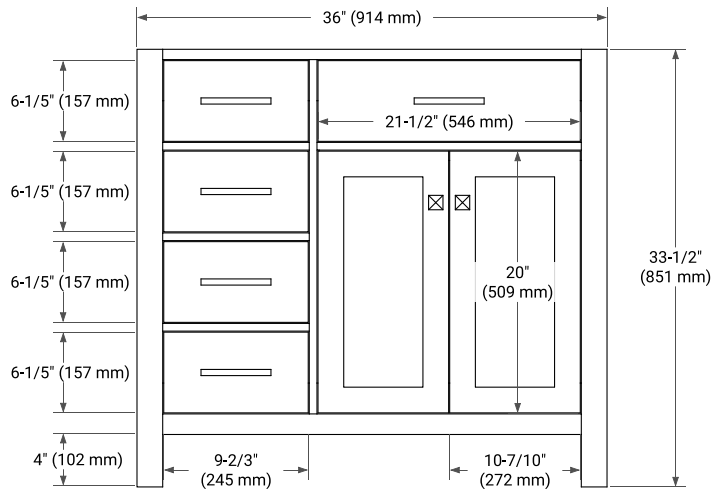

36" RIGHT OFFSET CABINET

BASE CABINET DIMENSIONS

36" W x 21.5" D x 33.5" H

FEATURES

- Solid wood frame with engineered wood panels
- Dovetail drawers and joints
- Soft closing doors & drawers

HARDWARE FINISHES*

Brushed Nickel   Satin Brass   Matte Black   Polished Chrome

*Hardware comes preinstalled with the illustrated option.
Other finishes are available on our online store if you prefer a different one.*

AVAILABLE COLORS

White   Grey

FRONT VIEW

SIDE VIEW

PLAN VIEW