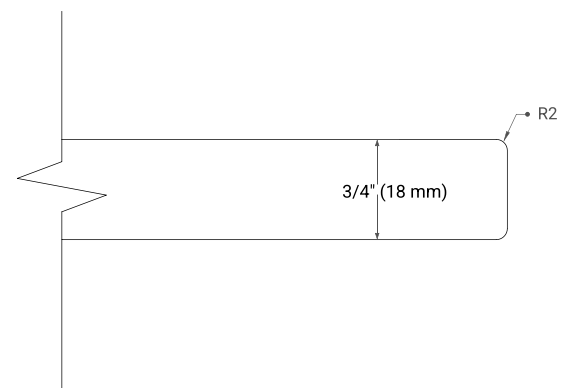

EDGE SIDE VIEW