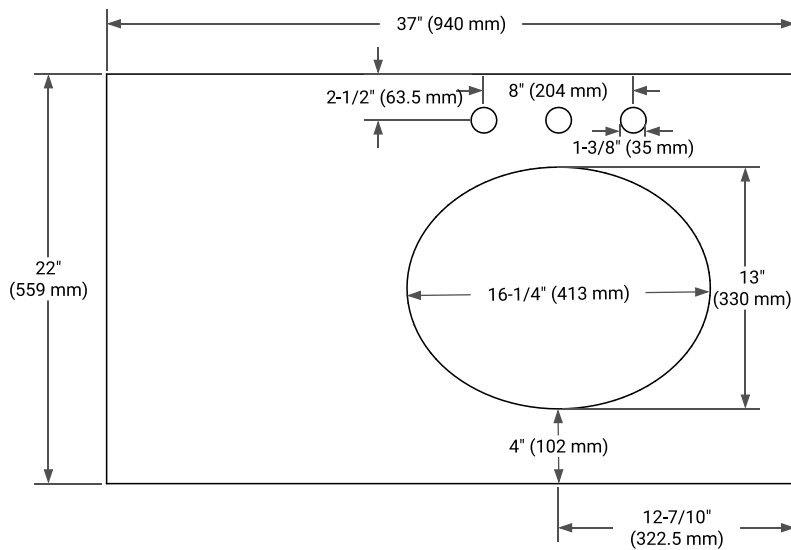

37" RIGHT OVAL SINK COUNTERTOP WITH 0.75 IN. THICKNESS

OVERALL DIMENSIONS

37" W x 22" D x 0.75" H

COUNTERTOP OPTIONS

FEATURES

- Solid countertop with mitered edges & seams
- Undermount white oval sink
- Pre-drilled for 8" widespread faucet

INCLUDED

- Countertop
- Matching Backsplash
- Oval Sink

COUNTERTOP PLAN VIEW