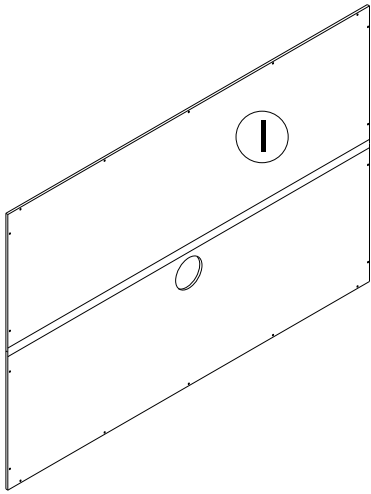

Recommended installers:2

Put a carpet on the floor
before unpacking

Estimate installation time:
30minutes

ASSEMBLY INSTRUCTIONS

PART LIST

Item no.	Reference Image	Qty	Item no.	Reference Image	Qty
Ⓐ		X1	Ⓕ		X1
Ⓑ		X1	Ⓖ		X1
Ⓒ		X1	Ⓗ		X1
Ⓓ		X1	Ⓖ		X1
Ⓔ		X1			

ASSEMBLY INSTRUCTIONS

HARDWARE LIST

Item no.	Reference Image	Qty	Item no.	Reference Image	Qty
1	 Ø8*30mm	X8	5	 Ø6*Ø3*14mm	X24+2
2		X12+1	6	 Ø6.5*3*15mm	X18+1
3		X12+1	7		X4
4		X4	8		X1

ASSEMBLY INSTRUCTIONS