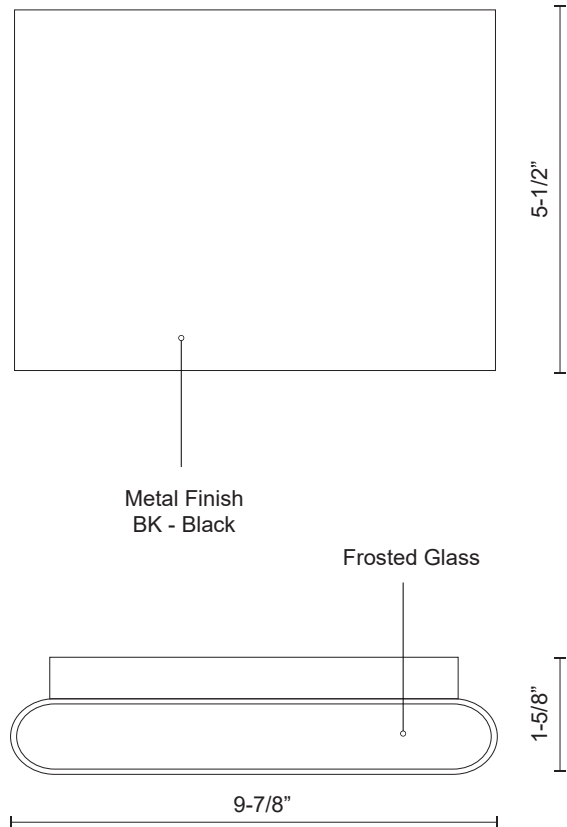

SLATE AT6510

WALL

PROJECT

AT6510-BK
Black

SPECIFICATION DETAILS

* For custom options, consult factory for details.

Fixture Dimensions	W9-7/8" x H5-1/2" x E1-5/8"
Light Source	AC LED Module
Wattage	21W
Total Lumens	1600lm
Delivered Lumens	BK-1103lm
Voltage	120V
Color Temperature	3000K
CRI (Ra)	90CRI
Optional Color Temps	2700K - 5000K Available, Minimum Order Quantities Apply
LED Rated Life	50,000 hours
Dimming	100% - 10%, ELV Dimmer (Not Included)
Glass Details	Frosted Glass
ADA Compliant	Yes
Compliance	ADA
Location	Wet
Warranty	5 Years
Illumination Direction	Up and Down
Mounting Style	All Orientation; Wall;
CEC Title 24 JA8	Yes, JA8-19

DESCRIPTION

This minimalist sleek cast-aluminum wall sconce is a beautiful addition to any indoor or outdoor application. Finished with a powder-coated black cast aluminum, rectangular in size with smooth, sleek, rounded corners. Premium frosted optical lenses, which emits the light from the fixture evenly against the wall.

AT6510-BN
Brushed Nickel

SPECIFICATION DETAILS

* For custom options, consult factory for details.

Fixture Dimensions	W9-7/8" x H5-1/2" x E1-5/8"
Light Source	AC LED Module
Wattage	21W
Total Lumens	1600lm
Delivered Lumens	BN-770lm*; WH-888lm*;
Voltage	120V
Color Temperature	3000K
CRI (Ra)	90CRI
Optional Color Temps	2700K - 5000K Available, Minimum Order Quantities Apply
LED Rated Life	50,000 hours
Dimming	100% - 10%, ELV Dimmer (Not Included)
Glass Details	Frosted Glass
ADA Compliant	Yes
Compliance	ADA
Location	Wet
Warranty	5 Years
Illumination Direction	Up and Down
Mounting Style	All Orientation; Wall;
CEC Title 24 JA8	Yes, JA8-19

DESCRIPTION

This minimalist sleek cast-aluminum wall sconce is a beautiful addition to any indoor or outdoor application. Finished with a high-end brushed nickel or powder-coated white cast aluminum, rectangular in size with smooth, sleek, rounded corners. Premium frosted optical lenses, which emits the light from the fixture evenly against the wall.