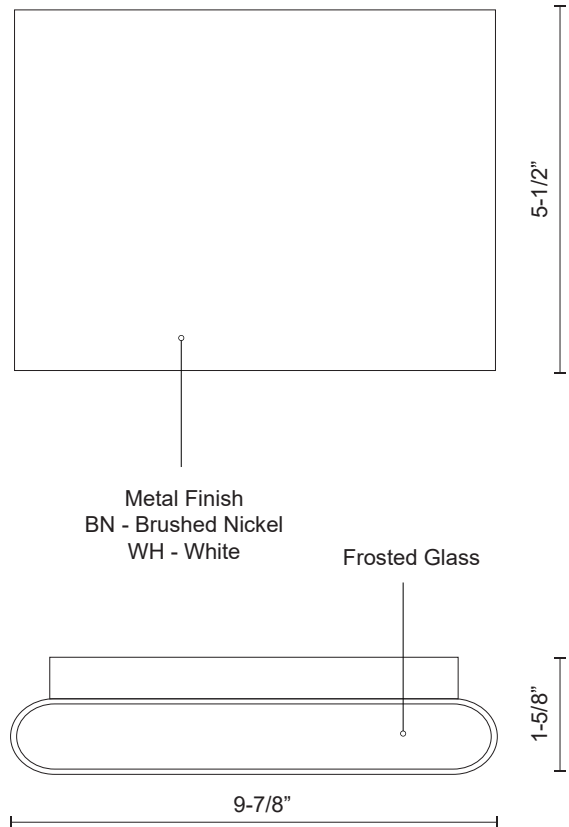

SLATE AT6510

WALL

PROJECT

AT6510-BK
Black

SPECIFICATION DETAILS

* For custom options, consult factory for details.

Fixture Dimensions	W9-7/8" x H5-1/2" x E1-5/8"
Light Source	AC LED Module
Wattage	21W
Total Lumens	1600lm
Delivered Lumens	BK-1103lm
Voltage	120V
Color Temperature	3000K
CRI (Ra)	90CRI
Optional Color Temps	2700K - 5000K Available, Minimum Order Quantities Apply
LED Rated Life	50,000 hours
Dimming	100% - 10%, ELV Dimmer (Not Included)
Glass Details	Frosted Glass
ADA Compliant	Yes
Compliance	ADA
Location	Wet
Warranty	5 Years
Illumination Direction	Up and Down
Mounting Style	All Orientation; Wall;
CEC Title 24 JA8	Yes, JA8-19

DESCRIPTION

This minimalist sleek cast-aluminum wall sconce is a beautiful addition to any indoor or outdoor application. Finished with a powder-coated black cast aluminum, rectangular in size with smooth, sleek, rounded corners. Premium frosted optical lenses, which emits the light from the fixture evenly against the wall.

AT6510-BN
Brushed Nickel

SPECIFICATION DETAILS

* For custom options, consult factory for details.

Fixture Dimensions	W9-7/8" x H5-1/2" x E1-5/8"
Light Source	AC LED Module
Wattage	21W
Total Lumens	1600lm
Delivered Lumens	BN-770lm*; WH-888lm*;
Voltage	120V
Color Temperature	3000K
CRI (Ra)	90CRI
Optional Color Temps	2700K - 5000K Available, Minimum Order Quantities Apply
LED Rated Life	50,000 hours
Dimming	100% - 10%, ELV Dimmer (Not Included)
Glass Details	Frosted Glass
ADA Compliant	Yes
Compliance	ADA
Location	Wet
Warranty	5 Years
Illumination Direction	Up and Down
Mounting Style	All Orientation; Wall;
CEC Title 24 JA8	Yes, JA8-19

DESCRIPTION

This minimalist sleek cast-aluminum wall sconce is a beautiful addition to any indoor or outdoor application. Finished with a high-end brushed nickel or powder-coated white cast aluminum, rectangular in size with smooth, sleek, rounded corners. Premium frosted optical lenses, which emits the light from the fixture evenly against the wall.