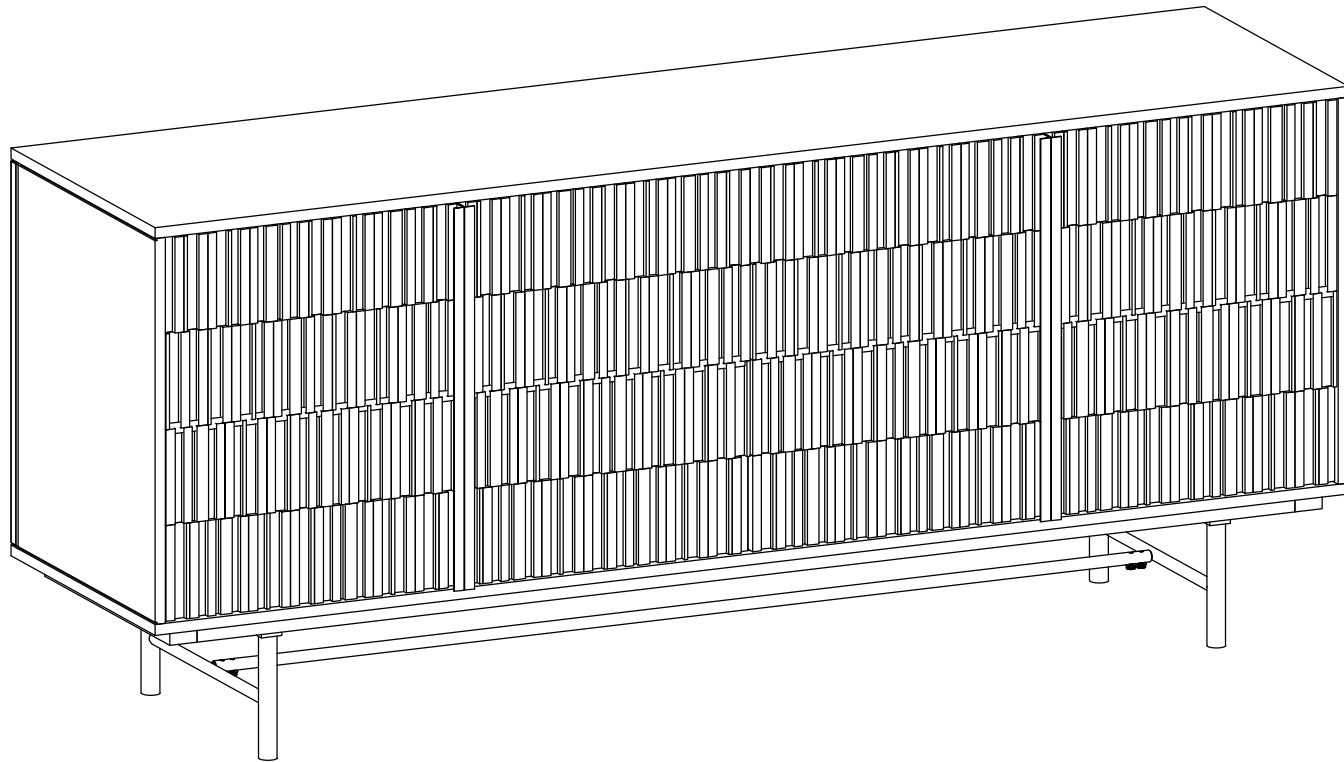

ASSEMBLY INSTRUCTIONS.

SIDEBOARD

THANK YOU FOR YOUR PURCHASE!

PARTS AND HARDWARE.

PART LIST

NO.	DESCRIPTION	IMAGE	QTY
P1.	Structure		1
P2.	Leg		2
P3.	Rod		1

HARDWARE LIST

NO.	DESCRIPTION	IMAGE	QTY
H1.	Allen bolt -M8-20MM		6
H2.	Washer		6
H3.	Allen key-6MM		1
H4.	Allen bolt -M6-12MM		4
H5.	Washer		4
H6.	Allen key-4MM		1

NOTES.

Thank you for purchasing this quality Product! Be sure to check all packing material carefully for small part that may have come loose inside the carton during shipping.

CAUTION: The item is heavy, assembly should be performed by two people.