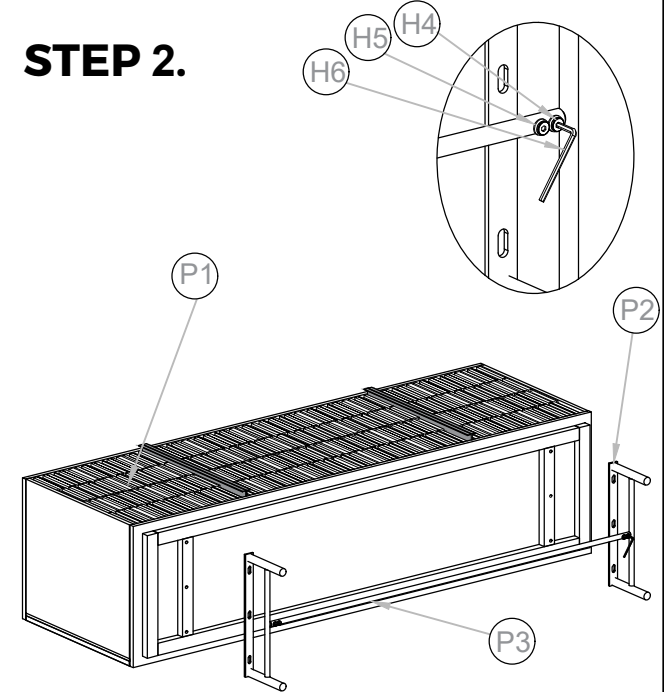

PARTS AND HARDWARE.

PART LIST

NO.	DESCRIPTION	IMAGE	QTY
P1.	Structure		1
P2.	Leg		2
P3.	Rod		1

HARDWARE LIST

NO.	DESCRIPTION	IMAGE	QTY
H1.	Allen bolt -M8-20MM		6
H2.	Washer		6
H3.	Allen key-6MM		1
H4.	Allen bolt -M6-12MM		4
H5.	Washer		4
H6.	Allen key-4MM		1

NOTES.

Thank you for purchasing this quality Product! Be sure to check all packing material carefully for small part that may have come loose inside the carton during shipping.

CAUTION: The item is heavy, assembly should be performed by two people.

STEP 1.

STEP 2.

STEP 3.

STEP 4.