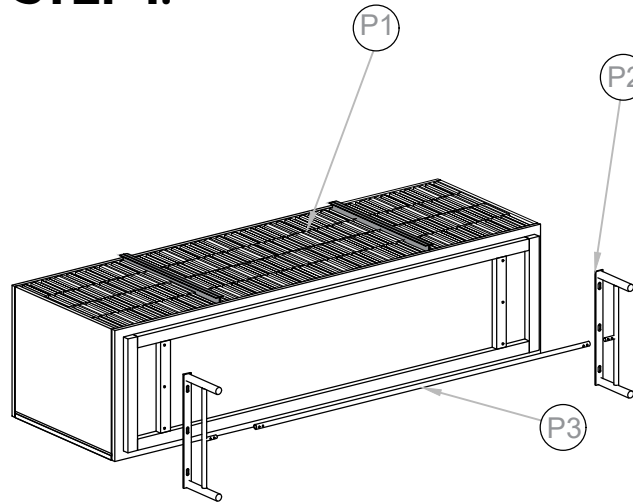

PARTS AND HARDWARE.

PART LIST

NO.	DESCRIPTION	IMAGE	QTY
P1.	Structure		1
P2.	Leg		2
P3.	Rod		1

HARDWARE LIST

NO.	DESCRIPTION	IMAGE	QTY
H1.	Allen bolt -M8-20MM		6
H2.	Washer		6
H3.	Allen key-6MM		1
H4.	Allen bolt -M6-12MM		4
H5.	Washer		4
H6.	Allen key-4MM		1

NOTES.

Thank you for purchasing this quality Product! Be sure to check all packing material carefully for small part that may have come loose inside the carton during shipping.

CAUTION: The item is heavy, assembly should be performed by two people.

STEP 1.