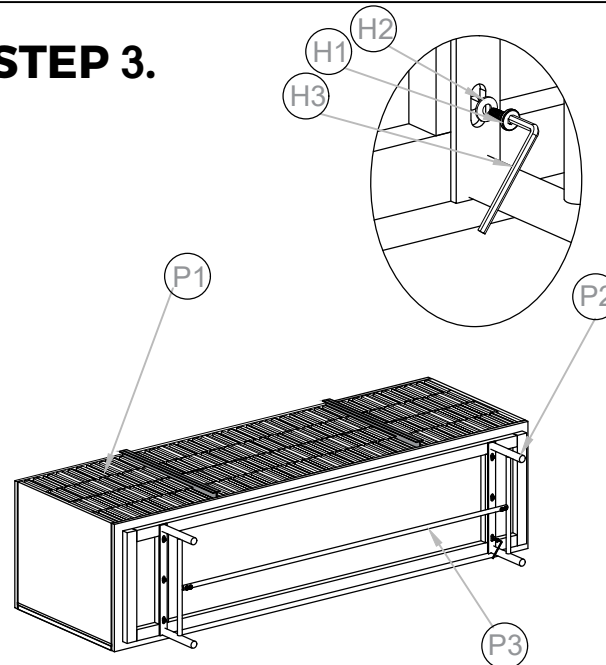

STEP 3.

STEP 4.