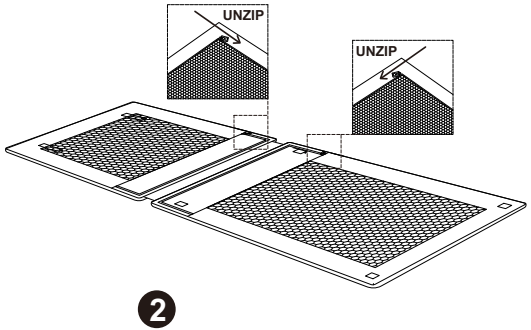

ASSEMBLY INSTRUCTIONS

OUTDOOR CHAISE - CUSHION COVER

FABRICS MAINTENANCE

Direction of maintenance :

1. Machine wash in luke warm water (up to 40°C, 100°F) at a gentle setting (reduced agitation).
2. A mild bleach agent can be used for cleaning, Avoid concentrated bleach application.
3. Ironing (Low 110 ° C, 230 ° F).
4. Do not dryclean.
5. Tumble dry, low permanent press.