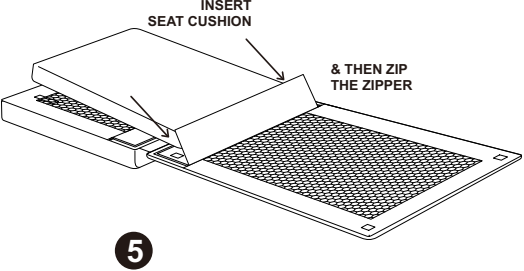

ASSEMBLY INSTRUCTIONS

OUTDOOR CHAISE - CUSHION COVER

FABRICS MAINTENANCE

Direction of maintenance :

1. Machine wash in luke warm water (up to 40°C, 100°F) at a gentle setting (reduced agitation).
2. A mild bleach agent can be used for cleaning, Avoid concentrated bleach application.
3. Ironing (Low 110 ° C, 230 ° F).
4. Do not dryclean.
5. Tumble dry, low permanent press.