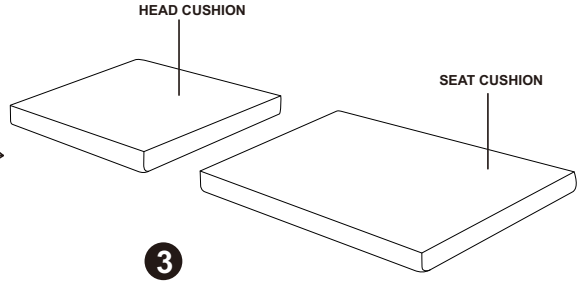

ASSEMBLY INSTRUCTIONS

OUTDOOR CHAISE - CUSHION COVER

FABRICS MAINTENANCE

Direction of maintenance :

1. Machine wash in luke warm water (up to 40°C, 100°F) at a gentle setting (reduced agitation).
2. A mild bleach agent can be used for cleaning, Avoid concentrated bleach application.
3. Ironing (Low 110 ° C, 230 ° F).
4. Do not dryclean.
5. Tumble dry, low permanent press.