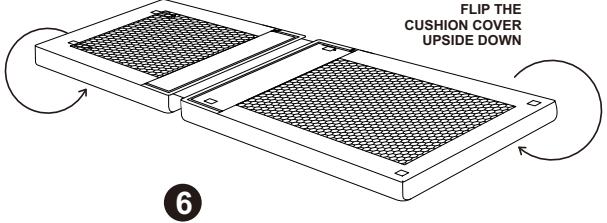

ASSEMBLY INSTRUCTIONS

OUTDOOR CHAISE - CUSHION COVER

FABRICS MAINTENANCE

Direction of maintenance :

1. Machine wash in luke warm water (up to 40°C, 100°F) at a gentle setting (reduced agitation).
2. A mild bleach agent can be used for cleaning, Avoid concentrated bleach application.
3. Ironing (Low 110 ° C, 230 ° F).
4. Do not dryclean.
5. Tumble dry, low permanent press.