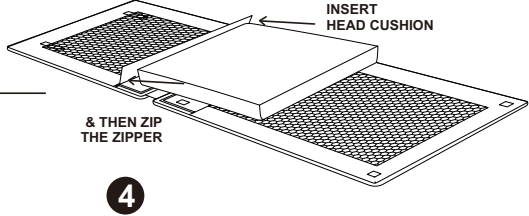

ASSEMBLY INSTRUCTIONS

OUTDOOR CHAISE - CUSHION COVER

FABRICS MAINTENANCE

Direction of maintenance :

1. Machine wash in luke warm water (up to 40°C, 100°F) at a gentle setting (reduced agitation).
2. A mild bleach agent can be used for cleaning, Avoid concentrated bleach application.
3. Ironing (Low 110 ° C, 230 ° F).
4. Do not dryclean.
5. Tumble dry, low permanent press.