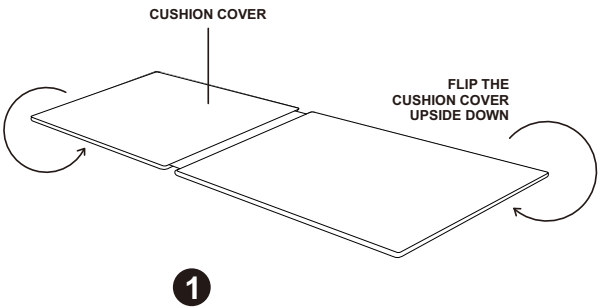

ASSEMBLY INSTRUCTIONS

OUTDOOR CHAISE - CUSHION COVER

FABRICS MAINTENANCE

Direction of maintenance :

1. Machine wash in luke warm water (up to 40°C, 100°F) at a gentle setting (reduced agitation).
2. A mild bleach agent can be used for cleaning, Avoid concentrated bleach application.
3. Ironing (Low 110 ° C, 230 ° F).
4. Do not dryclean.
5. Tumble dry, low permanent press.