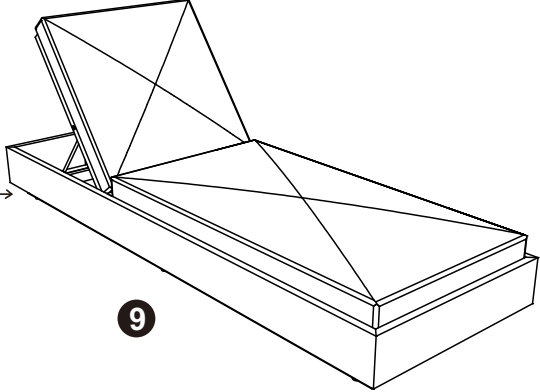

ASSEMBLY INSTRUCTIONS

OUTDOOR CHAISE - CUSHION COVER

FABRICS MAINTENANCE

Direction of maintenance :

1. Machine wash in luke warm water (up to 40°C, 100°F) at a gentle setting (reduced agitation).
2. A mild bleach agent can be used for cleaning, Avoid concentrated bleach application.
3. Ironing (Low 110 ° C, 230 ° F).
4. Do not dryclean.
5. Tumble dry, low permanent press.