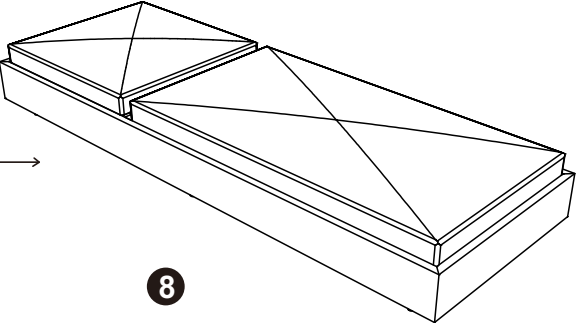

ASSEMBLY INSTRUCTIONS

OUTDOOR CHAISE - CUSHION COVER

FABRICS MAINTENANCE

Direction of maintenance :

1. Machine wash in luke warm water (up to 40°C, 100°F) at a gentle setting (reduced agitation).
2. A mild bleach agent can be used for cleaning, Avoid concentrated bleach application.
3. Ironing (Low 110 ° C, 230 ° F).
4. Do not dryclean.
5. Tumble dry, low permanent press.