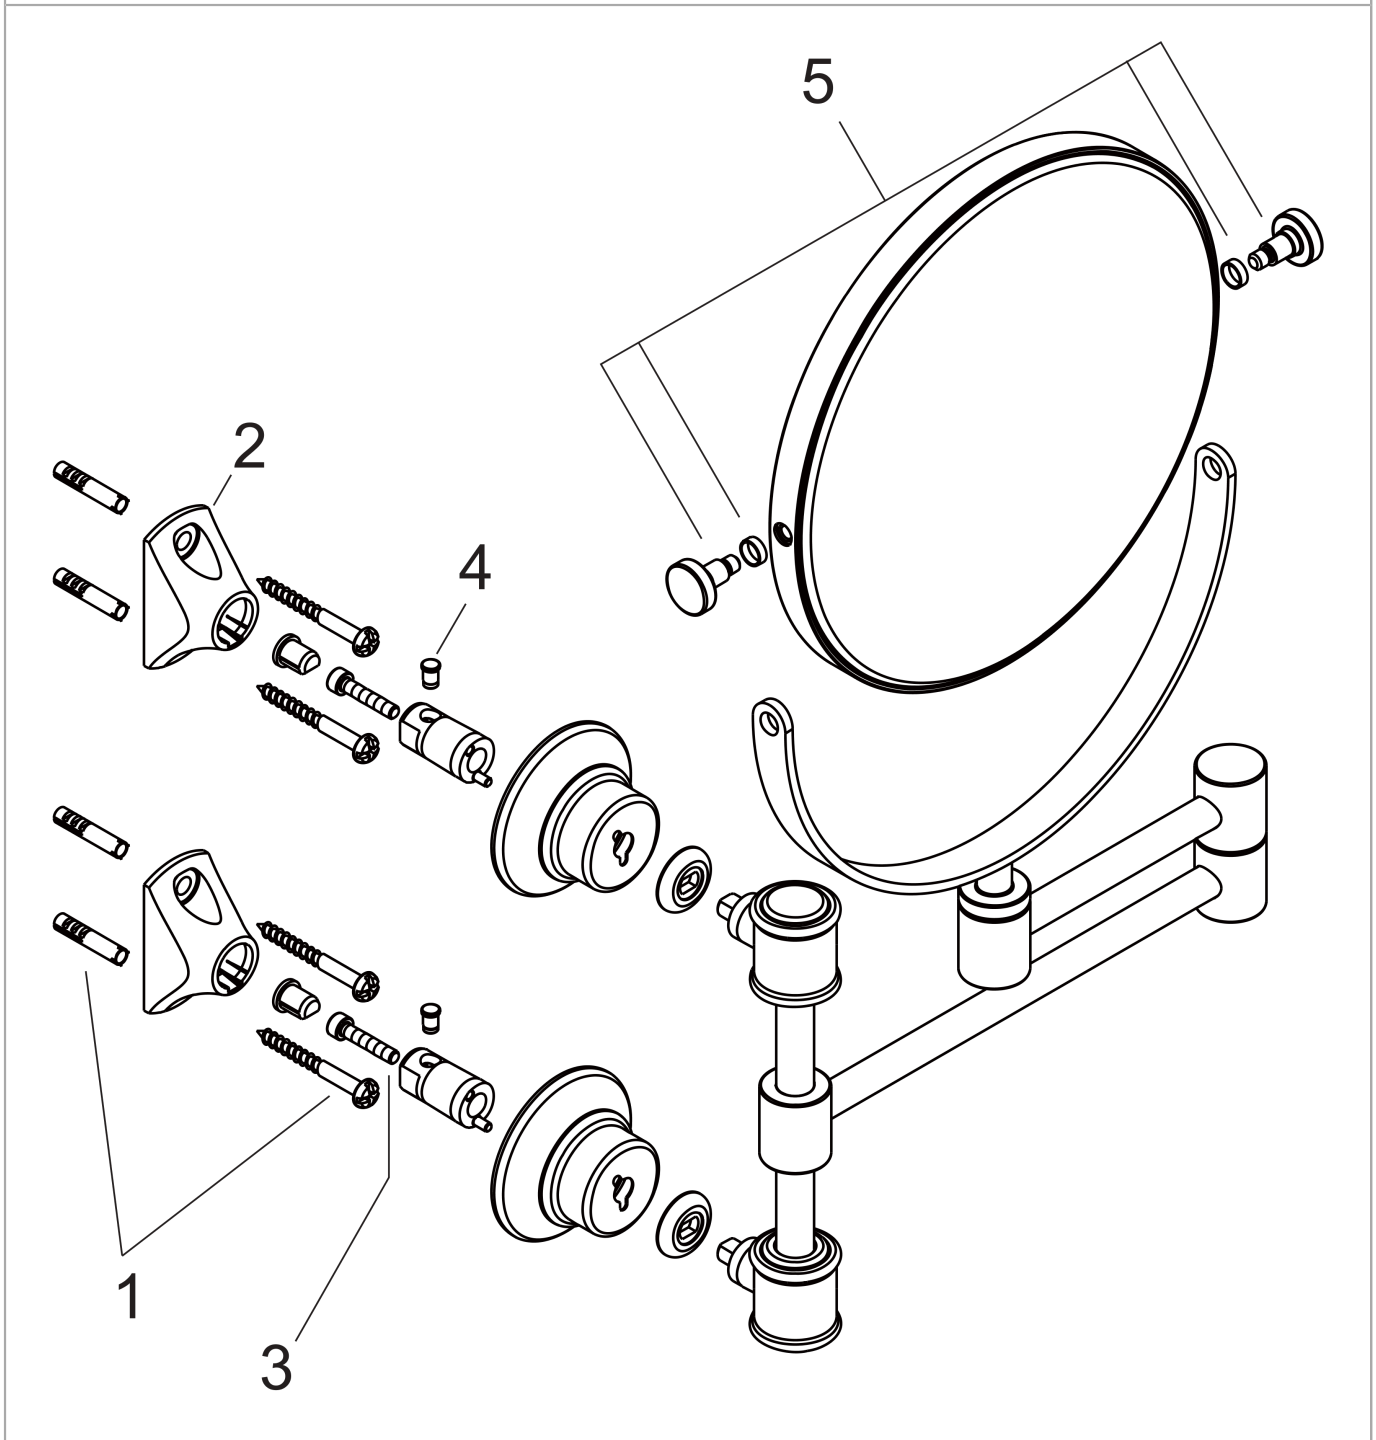

AXOR Montreux Shaving mirror

Surfaces: **Polished Nickel** Article Number: **42090830**

product features

- wall-mounted
- material: mirror glass
- material frame: metal
- mirror is inclinable
- swivelling
- enlargement: 1.7-times
- with mounting material
- concealed fastening
- drilling distance: 35 mm
- diameter drill hole: 6 mm

Product image

Scale drawing

AXOR Montreux
Shaving mirror
Surfaces: **Polished Nickel**

Article Number: **42090830**

Exploded Drawing

Year of production: **04/06 - 12/12**

AXOR Montreux
Shaving mirror

Surfaces: **Polished Nickel** Article Number: **42090830**

Spare part list

Year of production: **04/06 - 12/12**

Pos.		Article Number	Price	PU
1	mounting set	40915000	-	1
2	support element	96341000	-	1
3	hexagon socket screw M4x10	97661000	-	1
4	pin	97546000	-	1
5	mirror	98729830	-	1