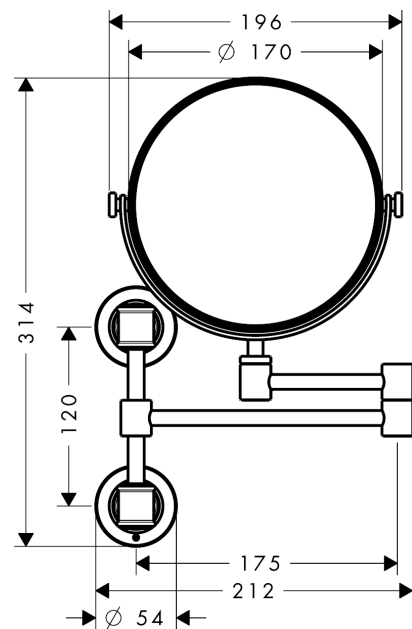

AXOR Montreux Shaving mirror

Surfaces: **Polished Nickel** Article Number: **42090830**

product features

- wall-mounted
- material: mirror glass
- material frame: metal
- mirror is inclinable
- swivelling
- enlargement: 1.7-times
- with mounting material
- concealed fastening
- drilling distance: 35 mm
- diameter drill hole: 6 mm

Product image

Scale drawing

AXOR Montreux
Shaving mirror
Surfaces: **Polished Nickel**

Article Number: **42090830**

Exploded Drawing

Year of production: **04/06 - 12/12**

AXOR Montreux
Shaving mirror

Surfaces: **Polished Nickel** Article Number: **42090830**

Spare part list

Year of production: **04/06 - 12/12**

Pos.		Article Number	Price	PU
1	mounting set	40915000	-	1
2	support element	96341000	-	1
3	hexagon socket screw M4x10	97661000	-	1
4	pin	97546000	-	1
5	mirror	98729830	-	1