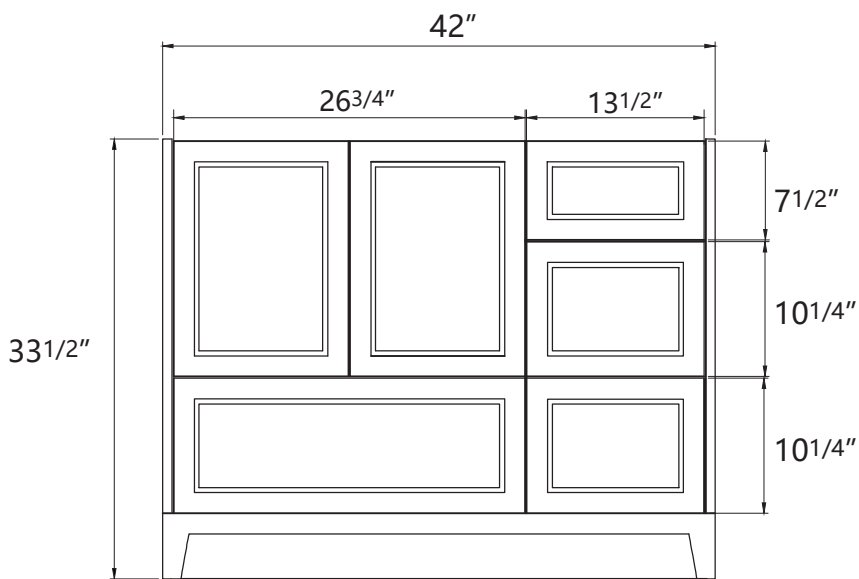

ZEAFIVE[®]

DIMENSION DETAILS BATHROOM VANITY

BRI-42"

PRODUCT
INSTRUCTION
VIDEO

 Email: service@bestgosupplychaininc.com

VANITY SIZE

Front View

Side View