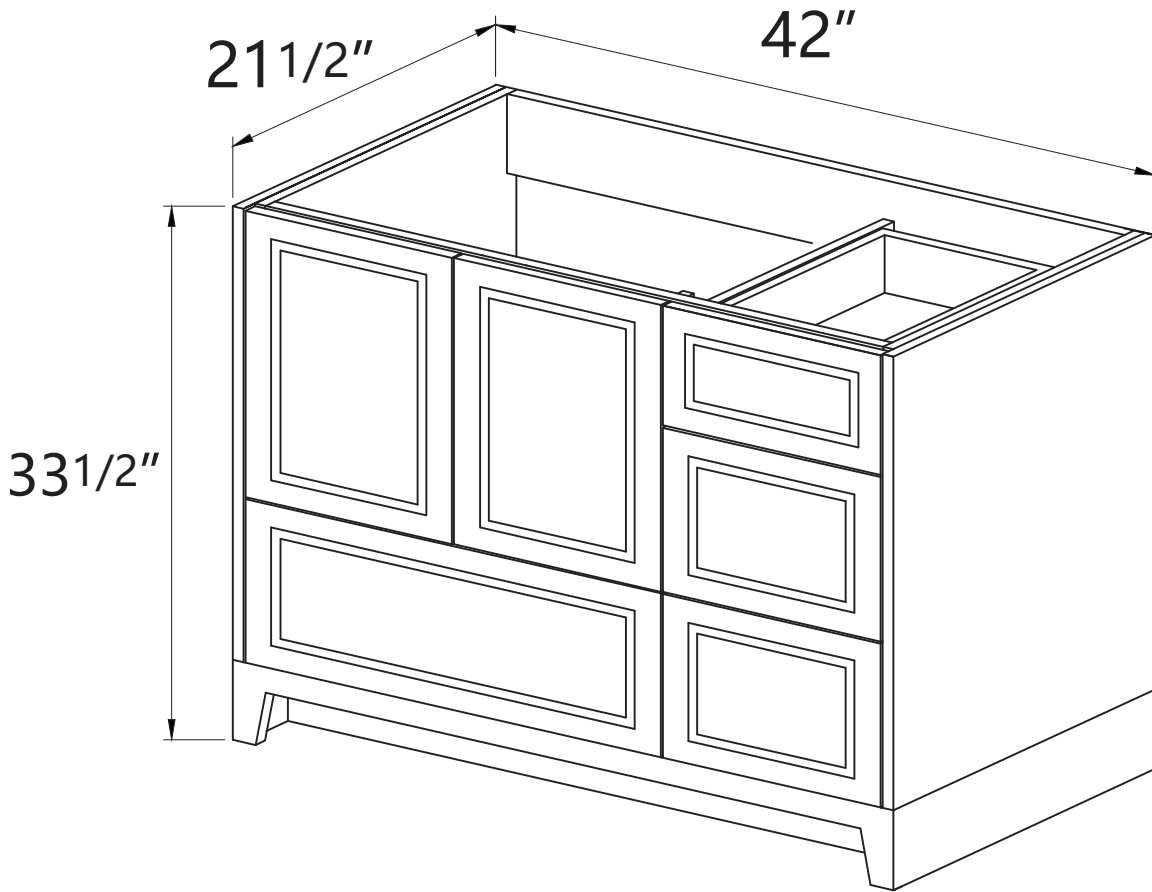

ZEAFIVE[®]

DIMENSION DETAILS BATHROOM VANITY

BRI-42"

PRODUCT
INSTRUCTION
VIDEO

 Email: service@bestgosupplychaininc.com

VANITY SIZE

Front View

Side View