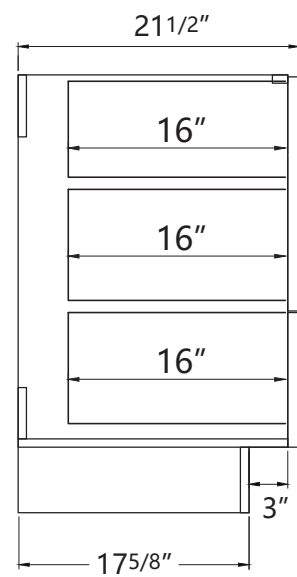

ZEAFIVE[®]

DIMENSION DETAILS BATHROOM VANITY

BRI-42"

PRODUCT
INSTRUCTION
VIDEO

 Email: service@bestgosupplychaininc.com

VANITY SIZE

Front View

Side View