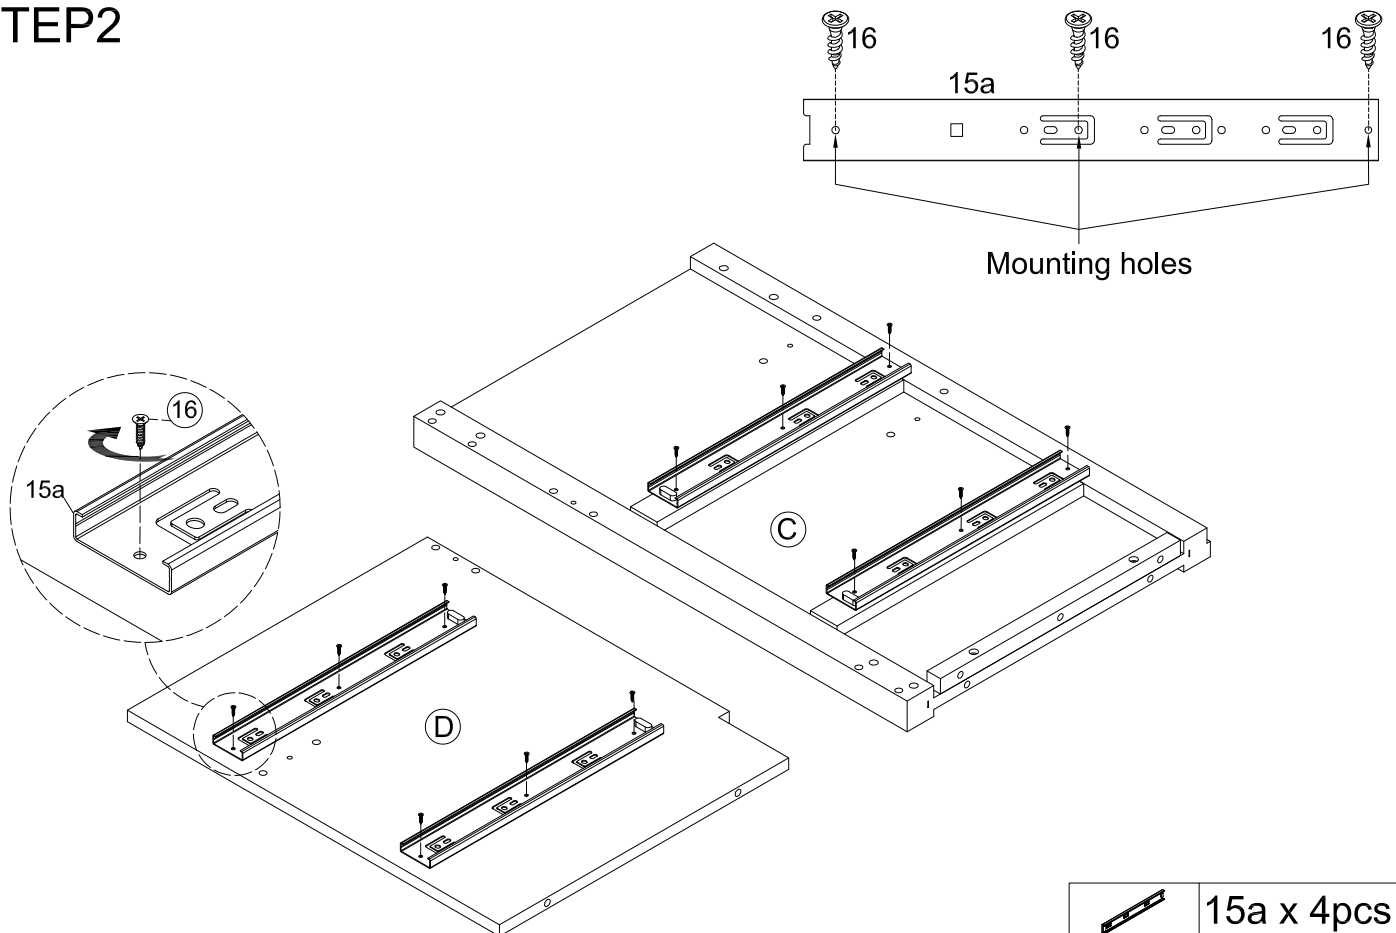

User's Manual

PACKAGE CONTENTS

PART	DESCRIPTION	QTY	PART	DESCRIPTION	QTY
A	Sink	X1	P	Drawer Back Panel	X1
B	Left Side Board	X1	Q	Drawer Bottom Panel	X1
C	Right Side Board	X1	R	Drawer Front Panel	X1
D	Middle Panel	X1	S	Drawer Left Panel	X1
E	Bottom Board	X1	T	Drawer Right Panel	X1
F	Back Upper Rail	X1	U	Drawer Back Panel	X1
G	Back Lower Rail	X1	V	Drawer Bottom Panel	X1
H	Back Middle Panel	X1	W	Door	X1
I	Front Lower Cornet panel	X1	W1	Left shelf panel	X1
K	Front Upper Rail	X1	W2	Right shelf panel	X1
L	Front Lower Cornet panel	X1	W3	upper shelf frame	X1
M	Drawer Front Panel	X1	W4	Middle Shelf panel	X1
N	Drawer Left Panel	X1	W5	Lower Shelf panel	X1
O	Drawer Right Panel	X1			

HARDWARE CONTENTS

1  Ø8*30mm 26+2PCS	2  Ø6*30mm 24+2PCS	3  Ø6*33mm 35+2PCS	4  Ø15*9mm 35+2PCS
5  Ø4*25mm 3PCS	6  D7*Ø3.5*12mm 12+1PCS	7  2PCS	8  1/4"*25mm 20+2PCS
9  3/18"*20mm 6PCS	10  6PCS	11  1PC	12  Ø3*15mm 2PCS
13  1PC	14  Ø3*12mm 1PC	15  2SET	16  Ø3*10mm 24+2PCS

STEP1

	16 x 2SET
---	-----------

STEP2

	15a x 4pcs
	16 x 12pcs

STEP3

	15b x 2pcs
	16 x 6pcs

STEP4

	15b x 2pcs
	16 x 6pcs

STEP5

	1 x 8pcs
---	----------

STEP6

	11 x 1pc
	12 x 2pcs
	1 x 12pcs

STEP7

	1 x 4pcs
	3 x 4pcs

STEP8

	1 x 2pcs
	3 x 2pcs