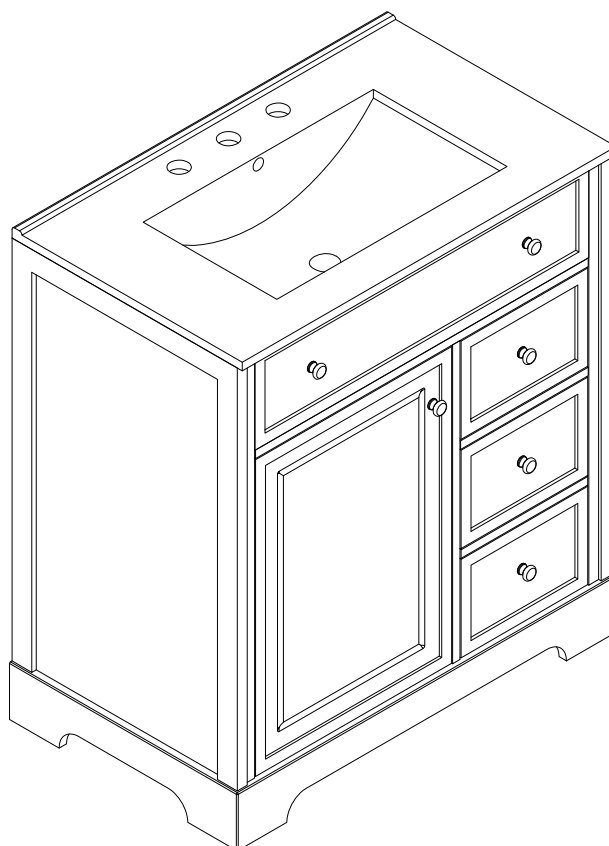

STEP27

To install the Top (1) to the vanity (2). Apply silicone caulk to the top edge of the wood cabinet. With the help of another adult, gently lower the Sink top with assembled sink onto the cabinet. Make sure the Sink top is flush with the back side of the wood cabinet and the wood cabinet left and right side walls.

STEP28