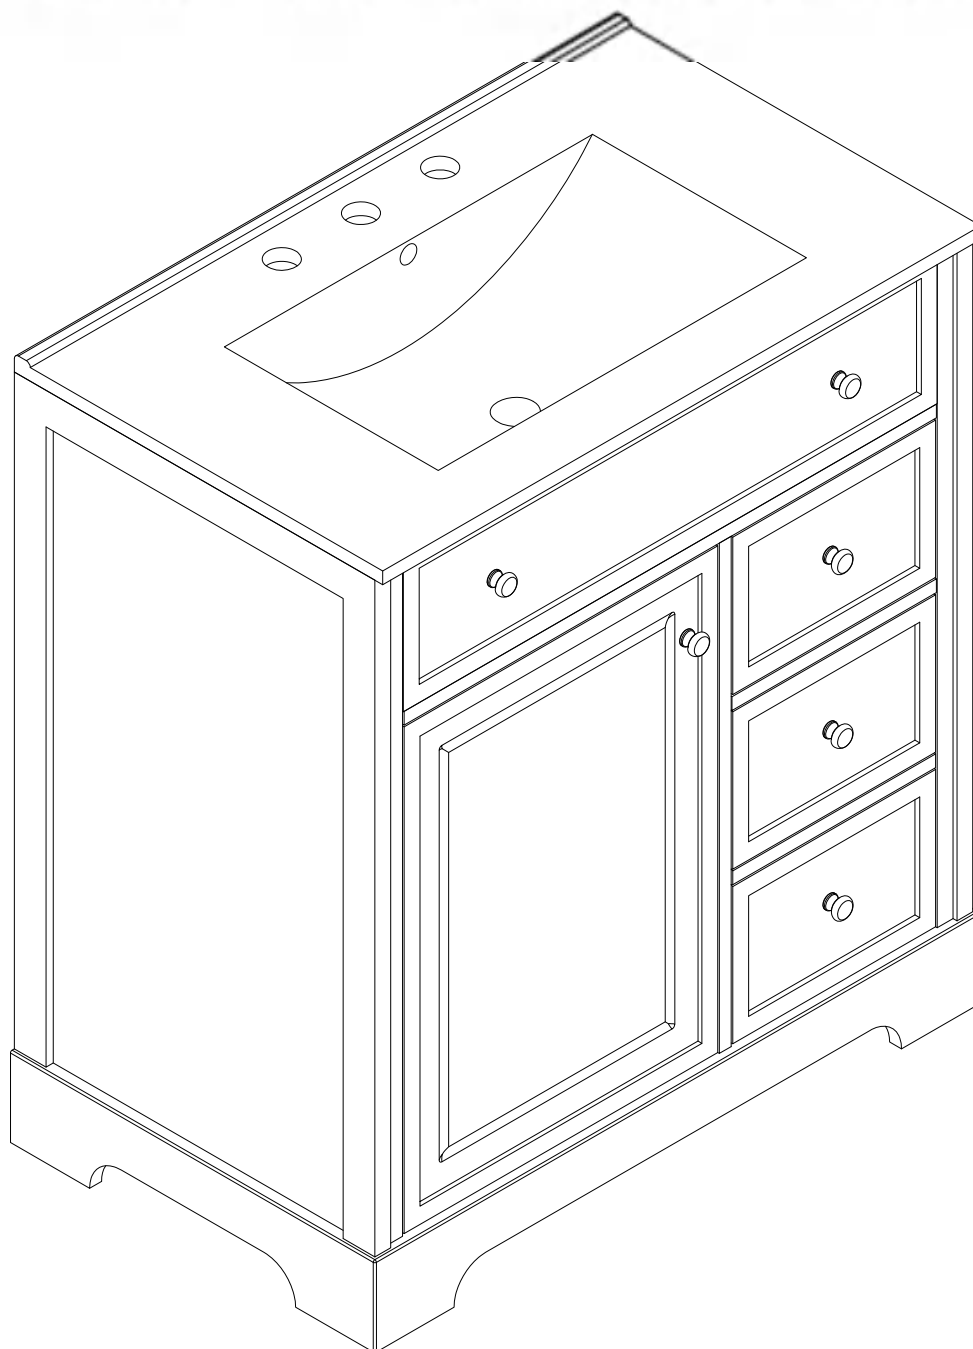

User's Manual

PACKAGE CONTENTS

PART	DESCRIPTION	QTY	PART	DESCRIPTION	QTY
A	Sink	X1	P	Drawer Back Panel	X1
B	Left Side Board	X1	Q	Drawer Bottom Panel	X1
C	Right Side Board	X1	R	Drawer Front Panel	X1
D	Middle Panel	X1	S	Drawer Left Panel	X1
E	Bottom Board	X1	T	Drawer Right Panel	X1
F	Back Upper Rail	X1	U	Drawer Back Panel	X1
G	Back Lower Rail	X1	V	Drawer Bottom Panel	X1
H	Back Middle Panel	X1	W	Door	X1
I	Front Lower Cornet panel	X1	W1	Left shelf panel	X1
K	Front Upper Rail	X1	W2	Right shelf panel	X1
L	Front Lower Cornet panel	X1	W3	upper shelf frame	X1
M	Drawer Front Panel	X1	W4	Middle Shelf panel	X1
N	Drawer Left Panel	X1	W5	Lower Shelf panel	X1
O	Drawer Right Panel	X1			

HARDWARE CONTENTS

1  Ø8*30mm 26+2PCS	2  Ø6*30mm 24+2PCS	3  Ø6*33mm 35+2PCS	4  Ø15*9mm 35+2PCS
5  Ø4*25mm 3PCS	6  D7*Ø3.5*12mm 12+1PCS	7  2PCS	8  1/4"*25mm 20+2PCS
9  3/18"*20mm 6PCS	10  6PCS	11  1PC	12  Ø3*15mm 2PCS
13  1PC	14  Ø3*12mm 1PC	15  2SET	16  Ø3*10mm 24+2PCS