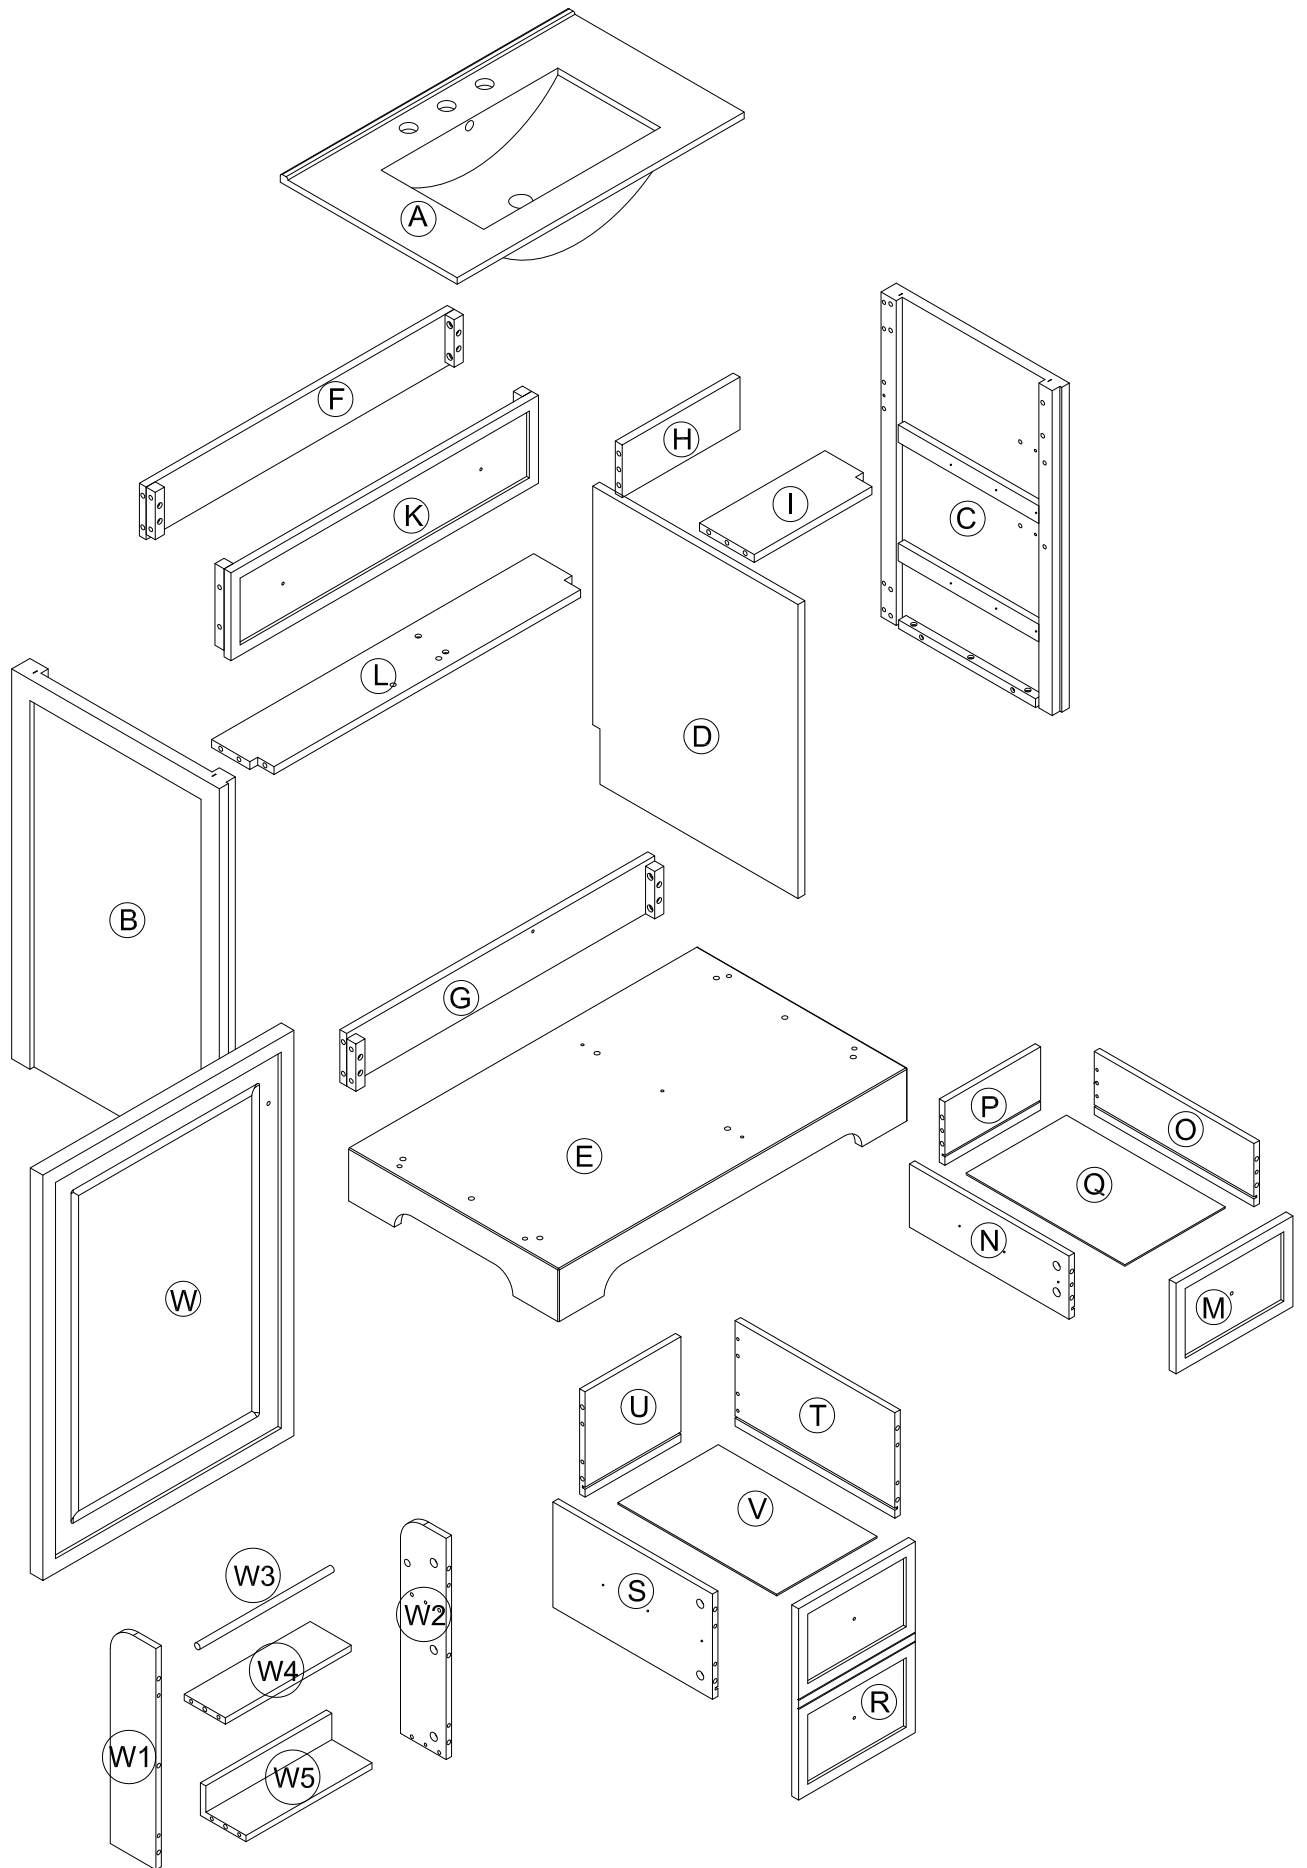

User's Manual

PACKAGE CONTENTS

PART	DESCRIPTION	QTY	PART	DESCRIPTION	QTY
A	Sink	X1	P	Drawer Back Panel	X1
B	Left Side Board	X1	Q	Drawer Bottom Panel	X1
C	Right Side Board	X1	R	Drawer Front Panel	X1
D	Middle Panel	X1	S	Drawer Left Panel	X1
E	Bottom Board	X1	T	Drawer Right Panel	X1
F	Back Upper Rail	X1	U	Drawer Back Panel	X1
G	Back Lower Rail	X1	V	Drawer Bottom Panel	X1
H	Back Middle Panel	X1	W	Door	X1
I	Front Lower Cornet panel	X1	W1	Left shelf panel	X1
K	Front Upper Rail	X1	W2	Right shelf panel	X1
L	Front Lower Cornet panel	X1	W3	upper shelf frame	X1
M	Drawer Front Panel	X1	W4	Middle Shelf panel	X1
N	Drawer Left Panel	X1	W5	Lower Shelf panel	X1
O	Drawer Right Panel	X1			

HARDWARE CONTENTS

1  Ø8*30mm 26+2PCS	2  Ø6*30mm 24+2PCS	3  Ø6*33mm 35+2PCS	4  Ø15*9mm 35+2PCS
5  Ø4*25mm 3PCS	6  D7*Ø3.5*12mm 12+1PCS	7  2PCS	8  1/4"*25mm 20+2PCS
9  3/18"*20mm 6PCS	10  6PCS	11  1PC	12  Ø3*15mm 2PCS
13  1PC	14  Ø3*12mm 1PC	15  2SET	16  Ø3*10mm 24+2PCS

STEP1

	16 x 2SET
---	-----------

STEP2

	15a x 4pcs
	16 x 12pcs

STEP3

	15b x 2pcs
	16 x 6pcs

STEP4

	15b x 2pcs
	16 x 6pcs

	13 x 1pc		10 x 1pc
	14 x 1pc		9 x 1pc
	6 x 8pcs		

STEP26

STEP27

To install the Top (1) to the vanity (2). Apply silicone caulk to the top edge of the wood cabinet. With the help of another adult, gently lower the Sink top with assembled sink onto the cabinet. Make sure the Sink top is flush with the back side of the wood cabinet and the wood cabinet left and right side walls.