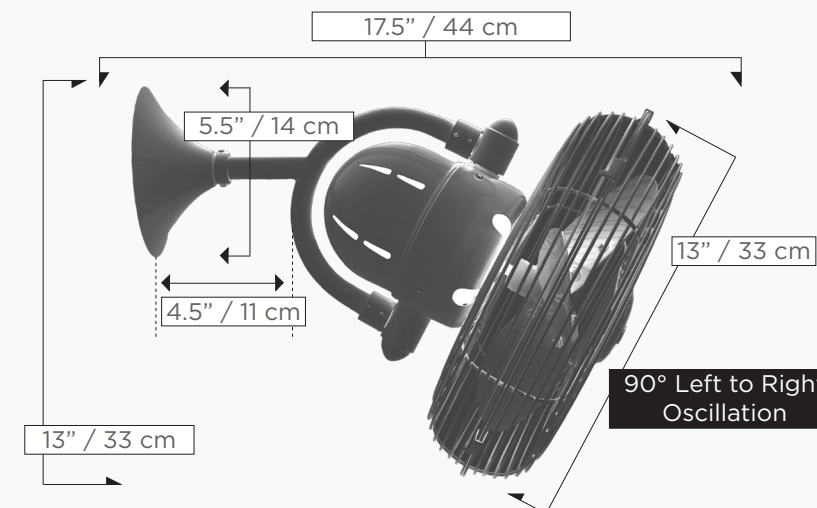

TECHNICAL SPECIFICATIONS