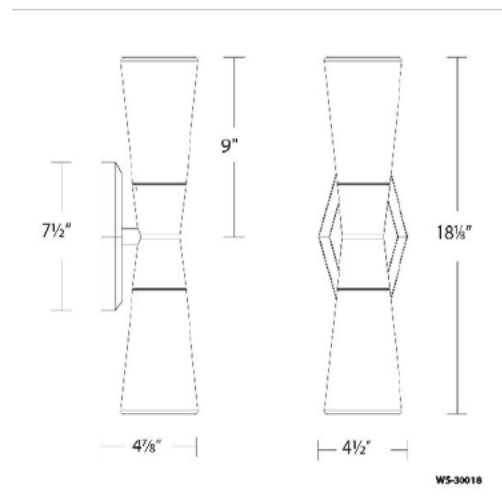

LINE DRAWING: