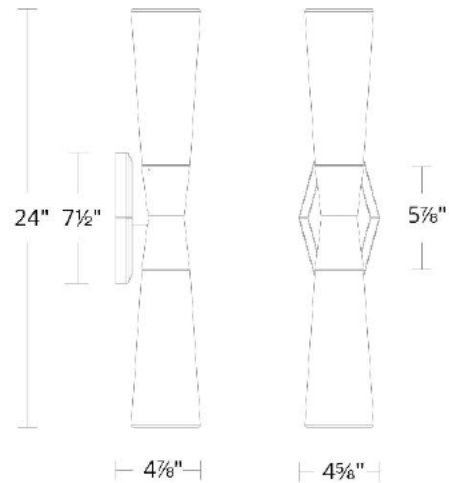

Bath & Wall Light 3000K

	Size	Color Temp	Finish	LED Watts	LED Lumens	Delivered Lumens
○	24"	3000K	○ AB Aged Brass ○ BN Brushed Nickel	32 W	2937	2291

DESCRIPTION

Timeless yet contemporary. Frosted opal glass shades embraced by elegantly tailored hardware.

FEATURES

- Up and downlight with opal glass diffuser
- Unique, faceted diamond backplate
- 0-10V dimming option (LDS065M010AFE-LO1) available (special order), unit dimensions: 3.4" x 1.2" x 0.5"
- ACLED driverless technology

FINISHES:

Aged Brass

Brushed Nickel

REPLACEMENT PARTS

RPL-GLA-30024 - RPL Glass for WS-30024

LINE DRAWING:

WS-30024