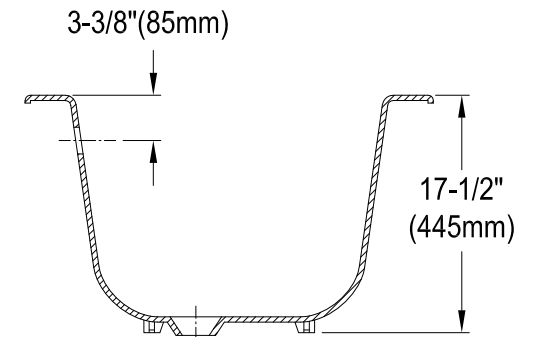

VCTNDS6130NC1,5,8

61" Cast Iron Bathtub

M10 x 20 (4 pcs)

Section A-A