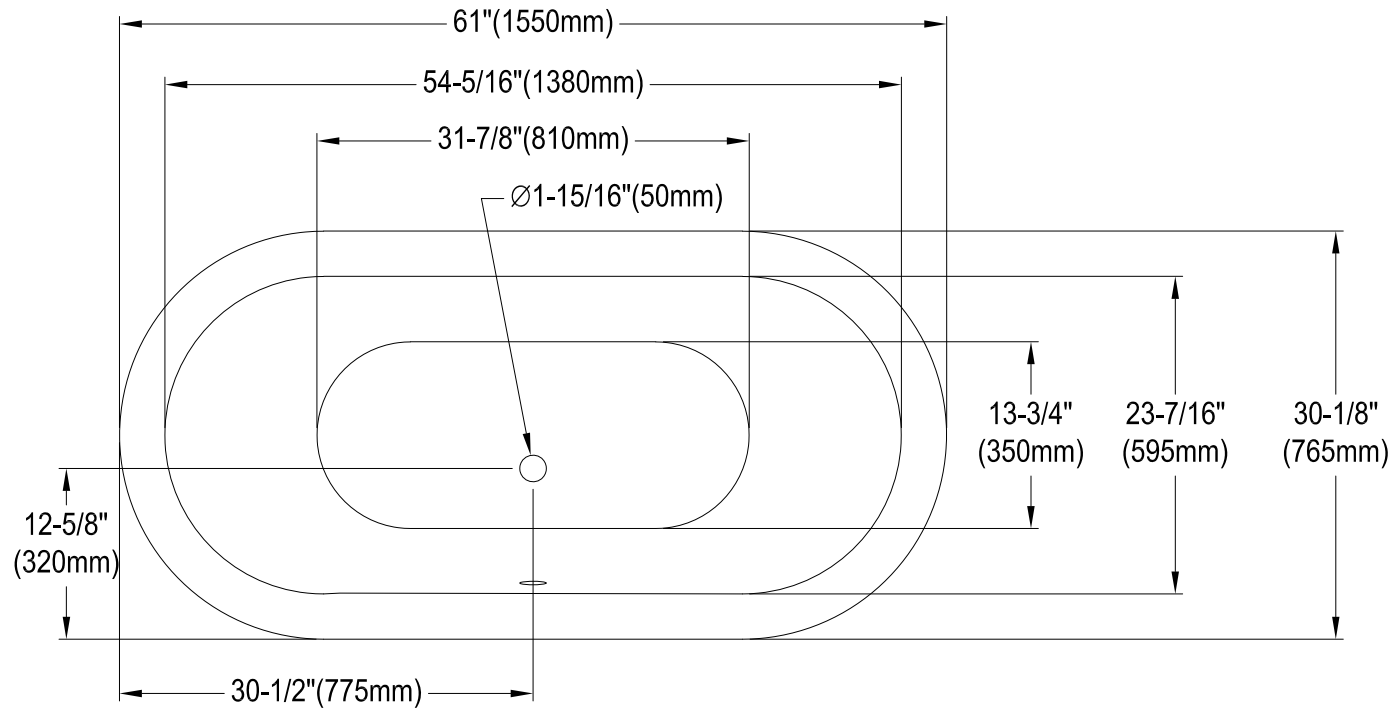

VCTNDS6130NC1,5,8

61" Cast Iron Bathtub

M10 x 20 (4 pcs)

Section A-A