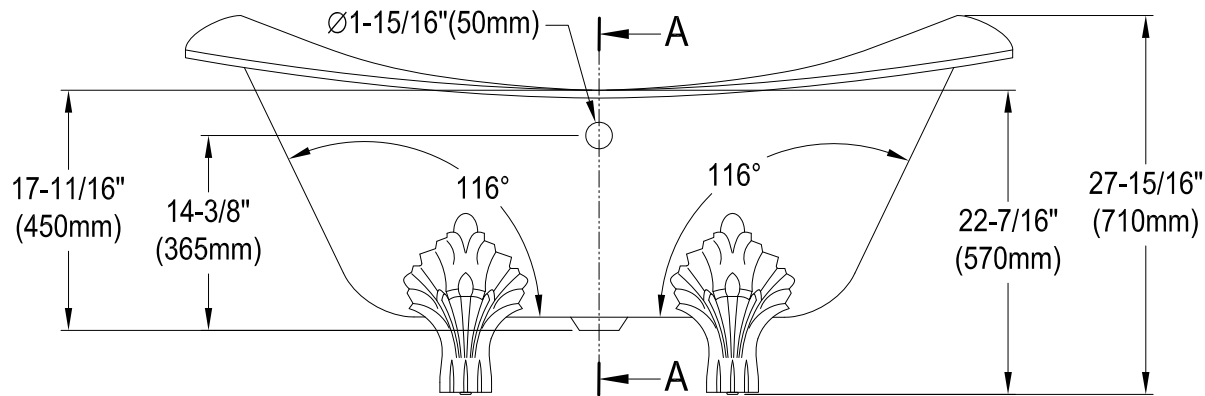

VCTNDS6130NC1,5,8

61" Cast Iron Bathtub

M10 x 20 (4 pcs)

Section A-A