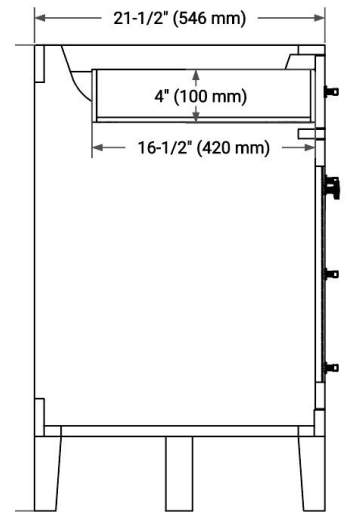

60" SINGLE SINK BASE CABINET

BASE CABINET DIMENSIONS

60" W x 21.5" D x 34.5" H

FEATURES

- Solid Oak wood and Plywood veneers
- Soft-close system
- Dovetail construction
- 45 degrees fall-out drawer
- Natural rattan-decorated doors

AVAILABLE COLORS

Oak

HARDWARE FINISHES

Matte Black

FRONT VIEW

SIDE VIEW

PLAN VIEW

61" SINGLE OVAL SINK COUNTERTOP WITH 1.5 IN. THICKNESS

OVERALL DIMENSIONS

61" W x 22" D x 1.5" H

COUNTERTOP OPTIONS

Carrara Marble

White Quartz

FEATURES

- Solid countertop with mitered edges & seams
- Undermount white oval sink
- Pre-drilled for 8" widespread faucet

INCLUDED

- Countertop
- Matching Backsplash
- Oval Sink

COUNTERTOP PLAN VIEW

EDGE SIDE VIEW

THREE DIMENSIONAL COUNTERTOP VIEW