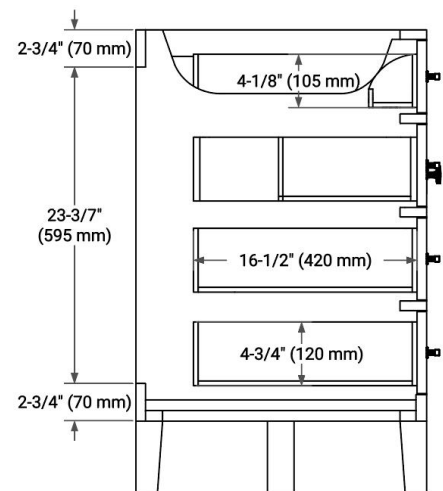

60" SINGLE SINK BASE CABINET

BASE CABINET DIMENSIONS

60" W x 21.5" D x 34.5" H

FEATURES

- Solid Oak wood and Plywood veneers
- Soft-close system
- Dovetail construction
- 45 degrees fall-out drawer
- Natural rattan-decorated doors

AVAILABLE COLORS

Oak

HARDWARE FINISHES

Matte Black

FRONT VIEW

SIDE VIEW

PLAN VIEW

61" SINGLE OVAL SINK COUNTERTOP WITH 1.5 IN. THICKNESS

OVERALL DIMENSIONS

61" W x 22" D x 1.5" H

COUNTERTOP OPTIONS

Carrara Marble

White Quartz

FEATURES

- Solid countertop with mitered edges & seams
- Undermount white oval sink
- Pre-drilled for 8" widespread faucet

INCLUDED

- Countertop
- Matching Backsplash
- Oval Sink

COUNTERTOP PLAN VIEW

EDGE SIDE VIEW

THREE DIMENSIONAL COUNTERTOP VIEW