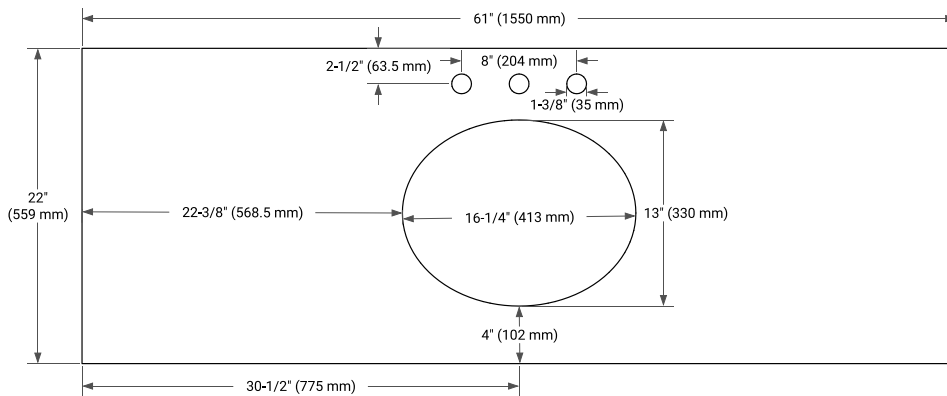

60" SINGLE SINK BASE CABINET

BASE CABINET DIMENSIONS

60" W x 21.5" D x 34.5" H

FEATURES

- Solid Oak wood and Plywood veneers
- Soft-close system
- Dovetail construction
- 45 degrees fall-out drawer
- Natural rattan-decorated doors

OVERALL DIMENSIONS

61" W x 22" D x 1.5" H

COUNTERTOP OPTIONS

Carrara Marble

White Quartz

FEATURES

- Solid countertop with mitered edges & seams
- Undermount white oval sink
- Pre-drilled for 8" widespread faucet

INCLUDED

- Countertop
- Matching Backsplash
- Oval Sink

COUNTERTOP PLAN VIEW

EDGE SIDE VIEW

THREE DIMENSIONAL COUNTERTOP VIEW