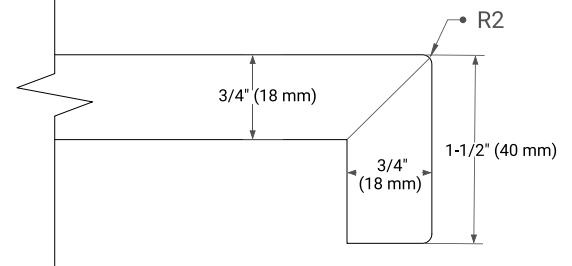

OVERALL DIMENSIONS

61" W x 22" D x 1.5" H

COUNTERTOP OPTIONS

Carrara Marble

White Quartz

FEATURES

- Solid countertop with mitered edges & seams
- Undermount white oval sink
- Pre-drilled for 8" widespread faucet

INCLUDED

- Countertop
- Matching Backsplash
- Oval Sink

COUNTERTOP PLAN VIEW

EDGE SIDE VIEW

THREE DIMENSIONAL COUNTERTOP VIEW