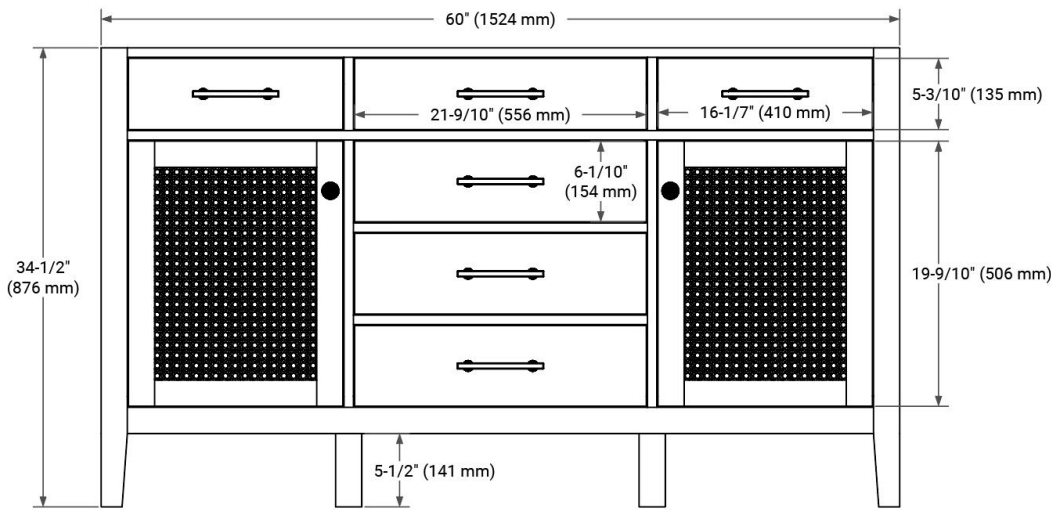

60" SINGLE SINK BASE CABINET

BASE CABINET DIMENSIONS

60" W x 21.5" D x 34.5" H

FEATURES

- Solid Oak wood and Plywood veneers
- Soft-close system
- Dovetail construction
- 45 degrees fall-out drawer
- Natural rattan-decorated doors

AVAILABLE COLORS

Oak

HARDWARE FINISHES

Matte Black

FRONT VIEW

SIDE VIEW

PLAN VIEW

61" SINGLE OVAL SINK COUNTERTOP WITH 1.5 IN. THICKNESS

OVERALL DIMENSIONS

61" W x 22" D x 1.5" H

COUNTERTOP OPTIONS

Carrara Marble

White Quartz

FEATURES

- Solid countertop with mitered edges & seams
- Undermount white oval sink
- Pre-drilled for 8" widespread faucet

INCLUDED

- Countertop
- Matching Backsplash
- Oval Sink

COUNTERTOP PLAN VIEW

EDGE SIDE VIEW

THREE DIMENSIONAL COUNTERTOP VIEW