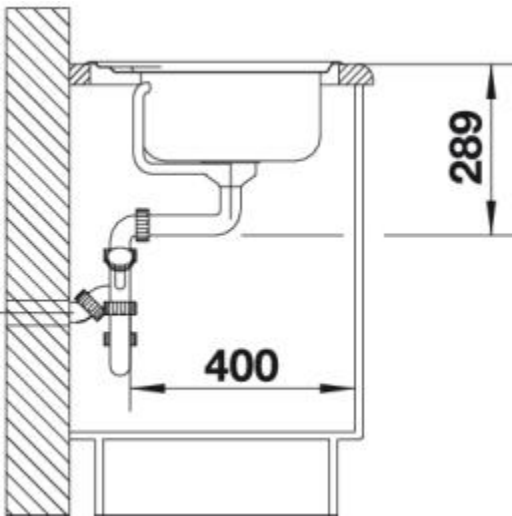

Surfaces

Stainless steel
18/10

Stainless steel 18/10

Bowl left

Item No. BL467014

Bowl right

Item No. BL467015

Details

Top View

Side View

Front View

Scope of supply

waste fitting with space-saving pipe, 3 1/2" basket strainer

Design tips

Cabinet Width: 40 cm

Bowl depth: 175 mm

Cut out size: 762 x 492 x R15

Please state hand of bowl

Taps

BLANCO PEAK
chrome
BM4700CH

BLANCO MAX
chrome
BM5400CH

BLANCO ZENOS
chrome
BM2850CH

Optional Accessories

Chopping board
BL137476