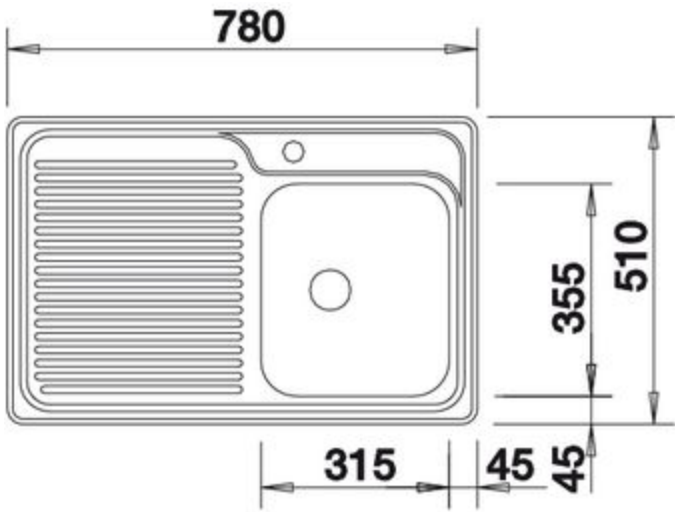

Surfaces

Stainless steel
18/10

Stainless steel 18/10

Bowl left

Item No. BL467014

Bowl right

Item No. BL467015

Details

Top View

Side View

Front View

Scope of supply

waste fitting with space-saving pipe, 3 1/2" basket strainer

Design tips

Cabinet Width: 40 cm

Bowl depth: 175 mm

Cut out size: 762 x 492 x R15

Please state hand of bowl

Taps

BLANCO PEAK
chrome
BM4700CH

BLANCO MAX
chrome
BM5400CH

BLANCO ZENOS
chrome
BM2850CH

Optional Accessories

Chopping board
BL137476