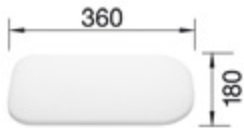

Top View

Side View

Front View

Scope of supply

waste fitting with space-saving pipe, 3 1/2" basket strainer

Design tips

Cabinet Width: 40 cm

Bowl depth: 175 mm

Cut out size: 762 x 492 x R15

Please state hand of bowl

Taps

BLANCO PEAK
chrome
BM4700CH

BLANCO MAX
chrome
BM5400CH

BLANCO ZENOS
chrome
BM2850CH

Optional Accessories

Chopping board
BL137476