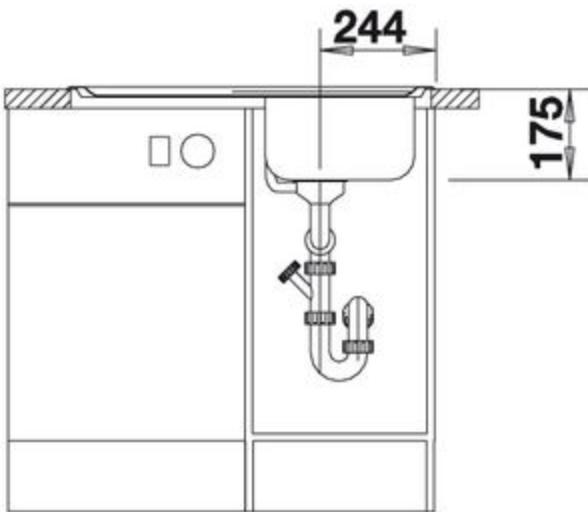

Surfaces

Stainless steel
18/10

Stainless steel 18/10

Bowl left

Item No. BL467014

Bowl right

Item No. BL467015

Details

Top View

Side View

Front View

Scope of supply

waste fitting with space-saving pipe, 3 1/2" basket strainer

Design tips

Cabinet Width: 40 cm

Bowl depth: 175 mm

Cut out size: 762 x 492 x R15

Please state hand of bowl

Taps

BLANCO PEAK
chrome
BM4700CH

BLANCO MAX
chrome
BM5400CH

BLANCO ZENOS
chrome
BM2850CH

Optional Accessories

Chopping board
BL137476