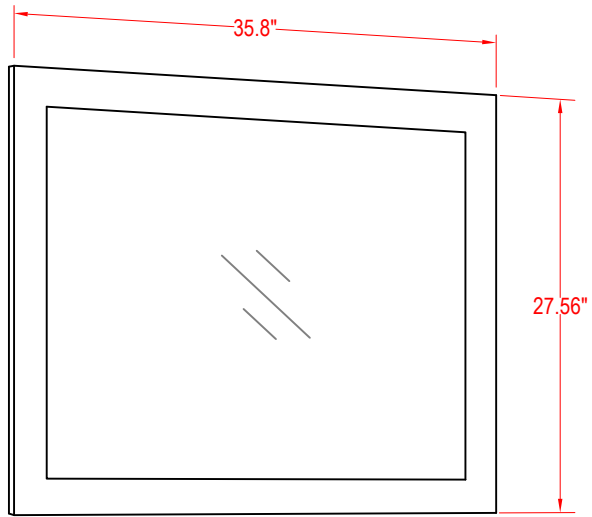

# Bathroom Cabinet

Unit

inch

(PLAN)

Mirror: 35.8"x27.56" inch

Cabinet: 35.8"x18.5"x31.1" inch

Handle: 6.2" inch

(BACK)