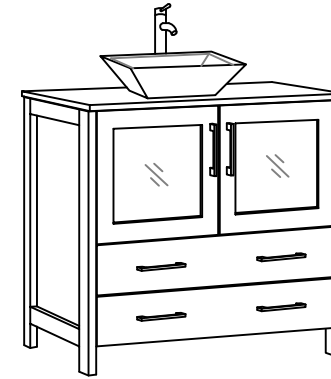

# Bathroom Cabinet

Unit

inch

(PLAN)

Mirror: 35.8"x27.56" inch

Cabinet: 35.8"x18.5"x31.1" inch

Handle: 6.2" inch

(BACK)