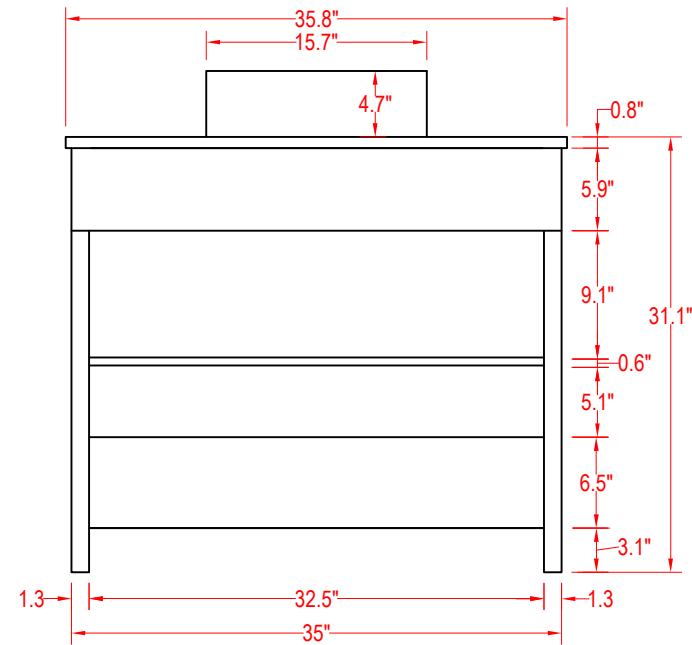

# Bathroom Cabinet

Unit

inch

(PLAN)

Mirror: 35.8"x27.56" inch

Cabinet: 35.8"x18.5"x31.1" inch

Handle: 6.2" inch

(BACK)