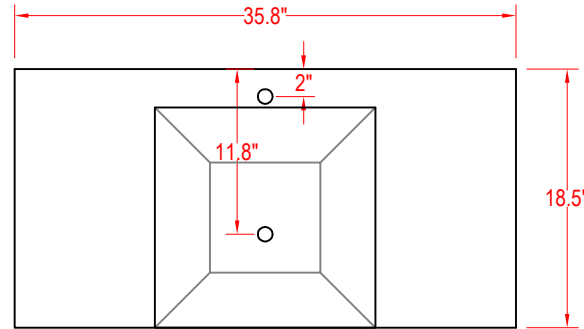

# Bathroom Cabinet

Unit

inch

(PLAN)

Mirror: 35.8"x27.56" inch

Cabinet: 35.8"x18.5"x31.1" inch

Handle: 6.2" inch

(BACK)