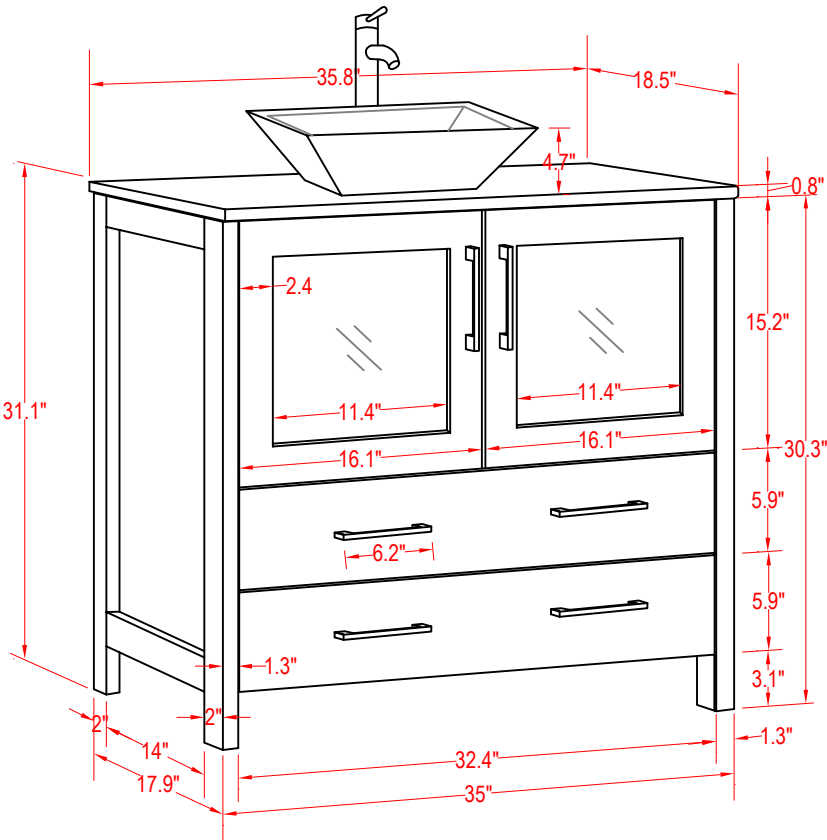

# Bathroom Cabinet

Unit

inch

(PLAN)

Mirror: 35.8"x27.56" inch

Cabinet: 35.8"x18.5"x31.1" inch

Handle: 6.2" inch

(BACK)