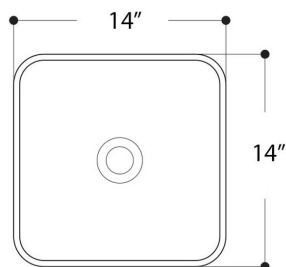

Finishes:

-  Glossy White

SKU# | Options:

- Normal 02 - WS10401 | Glossy White

* WS Bath Collections reserves the right to revise dimensions or information on this sheet without notice

Collection Normal	Model Normal 02 - WS10401	Dimensions Metric <i>1 inch = 2.54 cm</i> <i>1 inch = 25.4 mm</i>	 1051 Lea Drive - Collegeville, PA 19426 Tel. 215 513 9400 - Fax 610 831 0215 www.ws bathcollections.com - info@ws bathcollections.com
-------------------------------	---------------------------------------	--	---

N.B.: Indicated size could have a variation of about 0,8 % due to the use of the moulds or the small variations of the raw materials' technical characteristics used in the mixture.

Collection
Normal

Model |
Normal 02 - WS10401

Dimensions Metric

1 inch = 2.54 cm
1 inch = 25.4 mm

WS[®]
BATH
COLLECTIONS

1051 Lea Drive - Collegeville, PA 19426
Tel. 215 513 9400 - Fax 610 831 0215

www.ws bathcollections.com - info@ws bathcollections.com