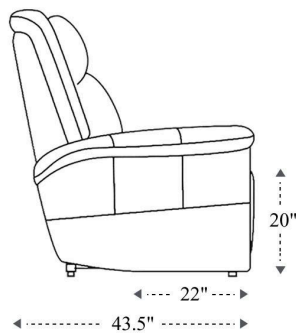

# Manual Reclining Sofa

Overall Dimensions	83.5" x 43.5" x 41"
Overall Width	83.5"
Overall Depth	43.5"
Overall Height	41"
Overall Weight	215.6 lbs.
Fully Reclined	68.5"
Distance from Wall	10.5"
Back of Seat to end of Chaise	40.5"
Leg Height (Distance from Foot Rest to Floor in Full Recline)	22.5"
Head Height (Distance from Headrest to Floor in Full Recline)	30"

Seat Width	64.5"
Seat Depth	22"
Seat Height	20"
Arm Width	9"
Arm Depth	18.5"
Arm Height	26"
Back Width	69"
Back Height	23.5"

# Glider Recliner

Overall Dimensions	39.5" x 43.5" x 41"
Overall Width	39.5"
Overall Depth	43.5"
Overall Height	41"
Overall Weight	105.6 lbs.
Fully Reclined	68.5"
Distance from Wall	10.5"
Back of Seat to end of Chaise	40.5"
Leg Height (Distance from Foot Rest to Floor in Full Recline)	22.5"
Head Height (Distance from Headrest to Floor in Full Recline)	30"

Seat Width	21.5"
Seat Depth	22"
Seat Height	20"
Arm Width	9"
Arm Depth	18.5"
Arm Height	26"
Back Width	23"
Back Height	28"