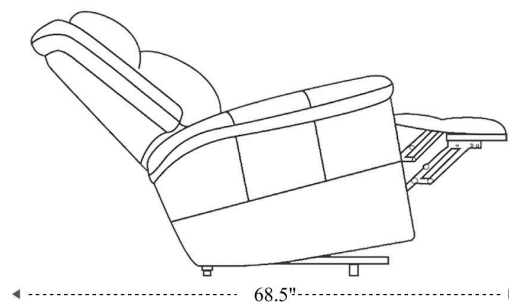

# Manual Reclining Sofa

Overall Dimensions	83.5" x 43.5" x 41"
Overall Width	83.5"
Overall Depth	43.5"
Overall Height	41"
Overall Weight	215.6 lbs.
Fully Reclined	68.5"
Distance from Wall	10.5"
Back of Seat to end of Chaise	40.5"
Leg Height (Distance from Foot Rest to Floor in Full Recline)	22.5"
Head Height (Distance from Headrest to Floor in Full Recline)	30"

Seat Width	64.5"
Seat Depth	22"
Seat Height	20"
Arm Width	9"
Arm Depth	18.5"
Arm Height	26"
Back Width	69"
Back Height	23.5"

# Glider Recliner

Overall Dimensions	39.5" x 43.5" x 41"
Overall Width	39.5"
Overall Depth	43.5"
Overall Height	41"
Overall Weight	105.6 lbs.
Fully Reclined	68.5"
Distance from Wall	10.5"
Back of Seat to end of Chaise	40.5"
Leg Height (Distance from Foot Rest to Floor in Full Recline)	22.5"
Head Height (Distance from Headrest to Floor in Full Recline)	30"

Seat Width	21.5"
Seat Depth	22"
Seat Height	20"
Arm Width	9"
Arm Depth	18.5"
Arm Height	26"
Back Width	23"
Back Height	28"