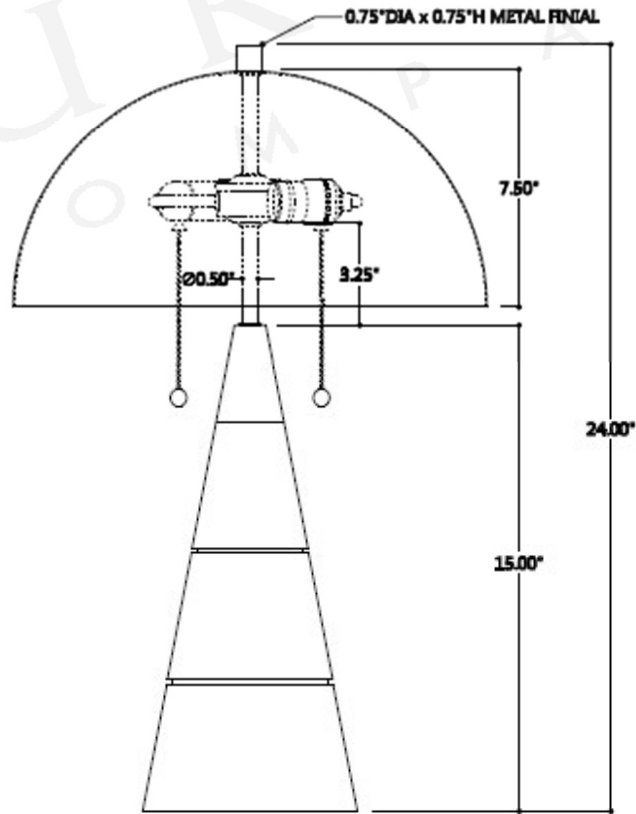

ITEM: 6000-1065

Overall Dimensions

Height: 24"

Diameter: 15"

TOP VIEW

FRONT VIEW