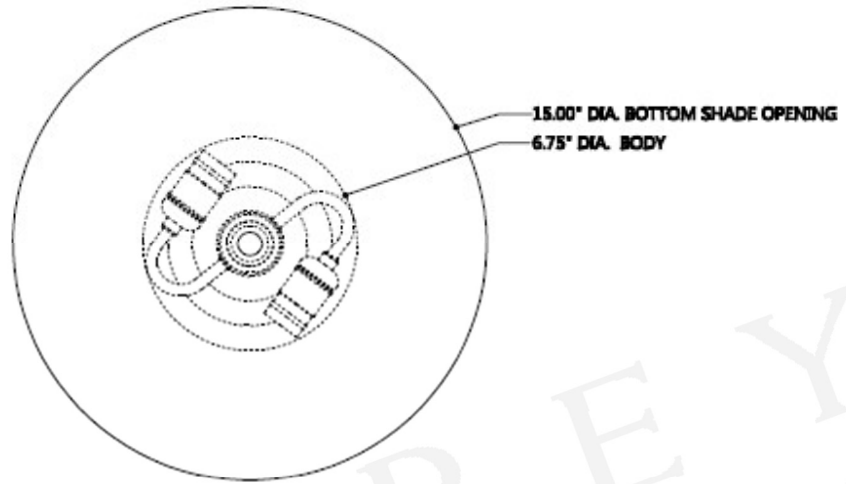

ITEM: 6000-1065

Overall Dimensions

Height: 24"

Diameter: 15"

TOP VIEW

FRONT VIEW