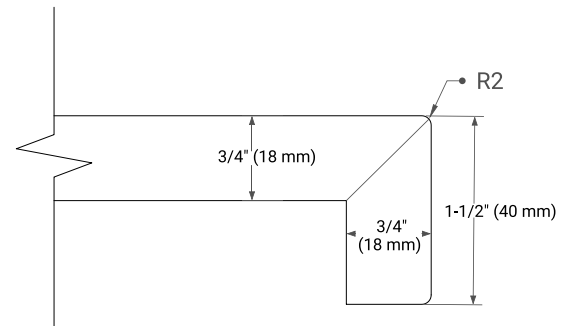

EDGE SIDE VIEW