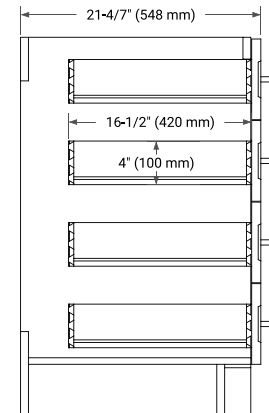

48" SINGLE SINK BASE CABINET

BASE CABINET DIMENSIONS

48" W x 21.6" D x 34.5" H

FEATURES

- Solid wood frame & plywood panels
- Dovetail drawers and joints
- Soft closing doors & drawers

HARDWARE FINISHES*

Brushed Nickel   Satin Brass   Matte Black   Polished Chrome

Hardware comes preinstalled with the illustrated option. Other finishes are available on our online store if you prefer a different one.

AVAILABLE COLORS

White   Grey   Midnight Blue

FRONT VIEW

SIDE VIEW

PLAN VIEW