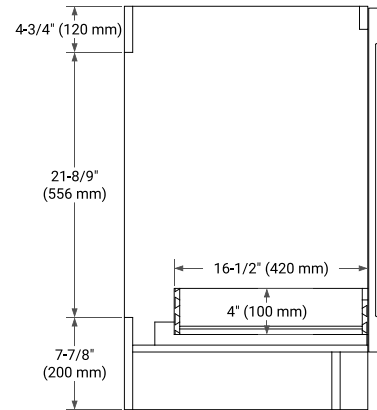

## BASE CABINET DIMENSIONS

48" W x 21.6" D x 34.5" H

## SIDE VIEW

## OVERALL DIMENSIONS

49" W x 22" D x 1.5" H