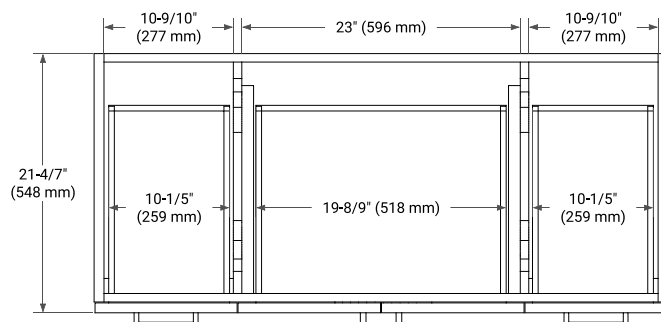

48" SINGLE SINK BASE CABINET

BASE CABINET DIMENSIONS

48" W x 21.6" D x 34.5" H

FEATURES

- Solid wood frame & plywood panels
- Dovetail drawers and joints
- Soft closing doors & drawers

HARDWARE FINISHES*

Brushed Nickel   Satin Brass   Matte Black   Polished Chrome

Hardware comes preinstalled with the illustrated option. Other finishes are available on our online store if you prefer a different one.

AVAILABLE COLORS

White   Grey   Midnight Blue

FRONT VIEW

SIDE VIEW

PLAN VIEW