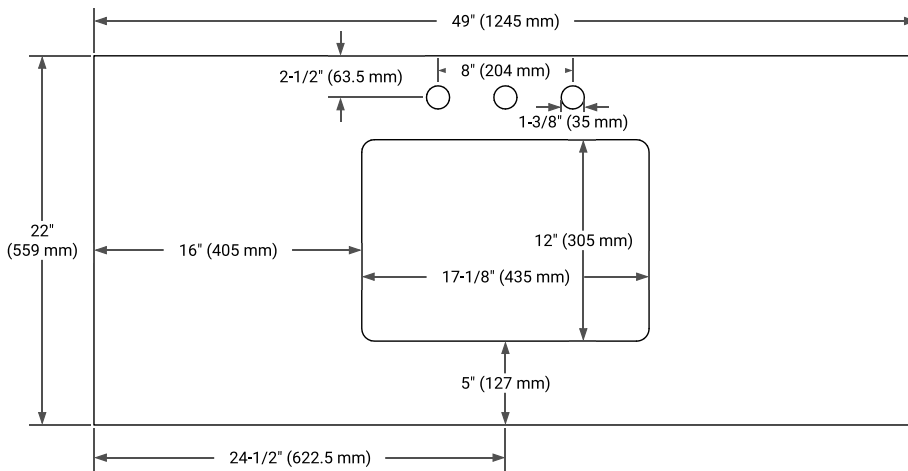

49" SINGLE RECTANGLE SINK COUNTERTOP WITH 1.5 IN. THICKNESS

OVERALL DIMENSIONS

49" W x 22" D x 1.5" H

COUNTERTOP OPTIONS

FEATURES

- Solid countertop with mitered edges & seams
- Undermount white rectangular sink
- Pre-drilled for 8" widespread faucet

INCLUDED

- Countertop
- Matching Backsplash
- Rectangle Sink

COUNTERTOP PLAN VIEW