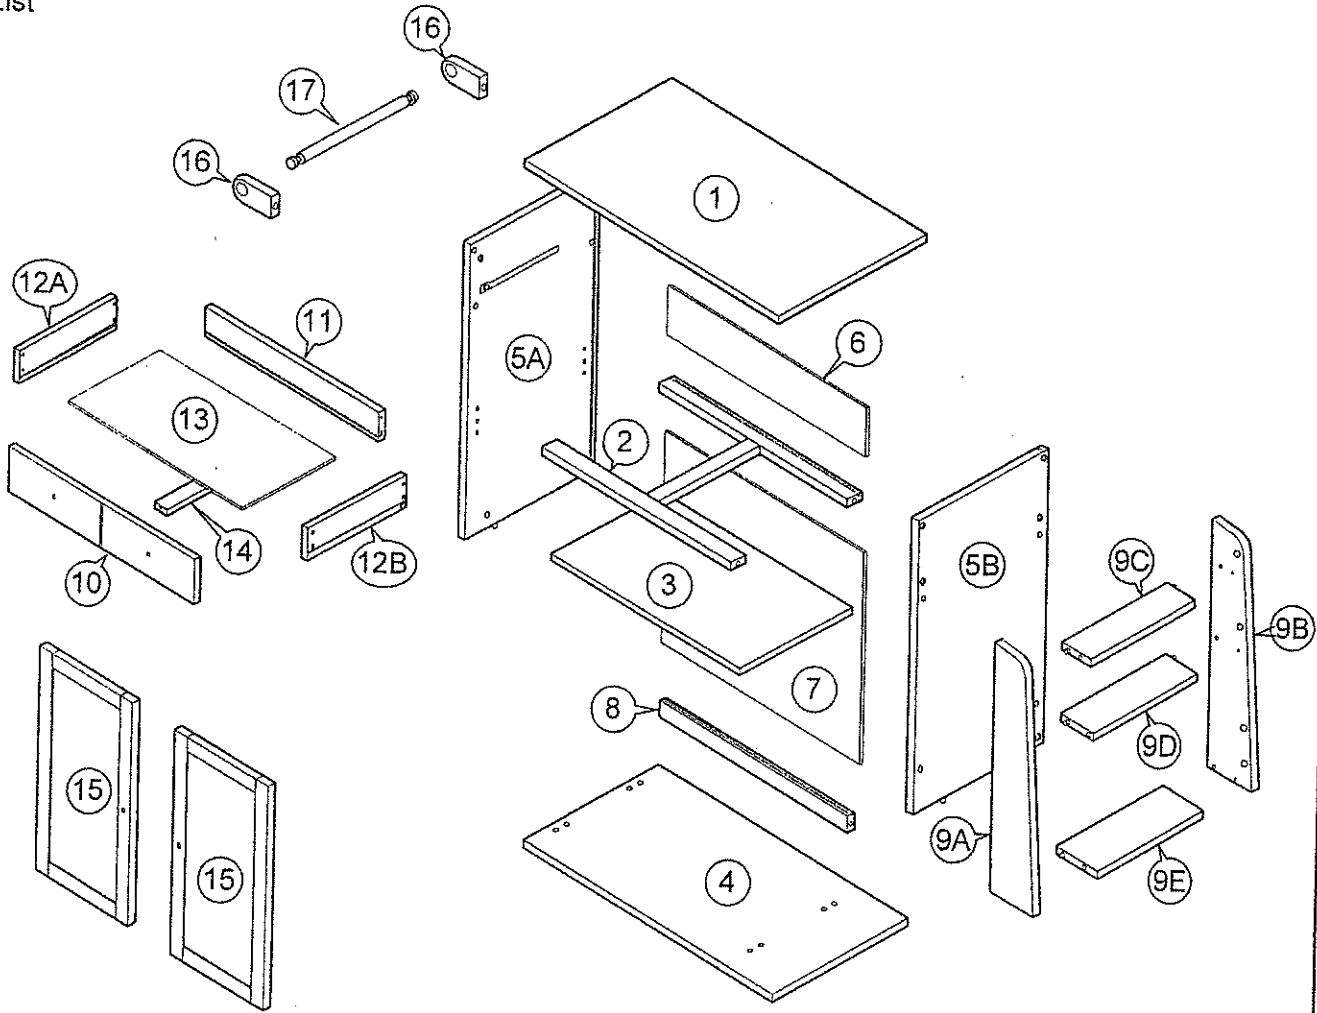

INSTRUCTIONS

30070 Michigan
Kitchen Cart

2 Persons

Not Provided

Part List

Hardware List

A	M6 x 40mm = 6	G	= 4	M	7/8" = 4	Q	= 2
B	M6 x 50mm = 14	H	20mm = 4				Caster with Lock - 50mm
C	1/4" = 4	I	M3.5 x 16mm = 32	N	#8 x 1 1/4" = 8	R	= 2
D	M6 x 13mm = 4	J	= 4	O	14.5Ø = 7		Caster without Lock - 50mm
E	M6 x 13mm = 14	K	9mm = 8	P	9Ø X 350mm = 4		
F	= 1	L	24mm = 8				

1

2

3

5

6

7

8

9