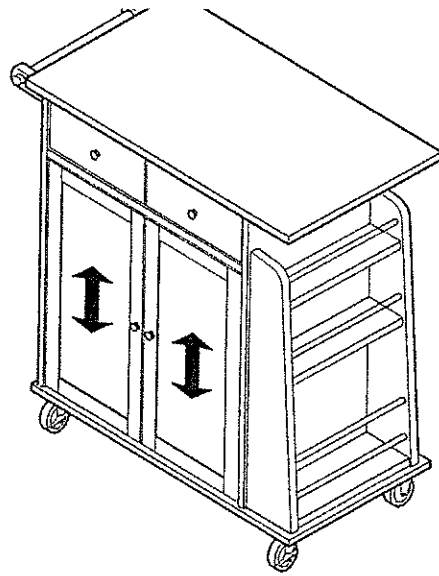

INSTRUCTIONS

30070 Michigan
Kitchen Cart

2 Persons

Not Provided

Part List

Hardware List

A	M6 x 40mm = 6	G	= 4	M	7/8" = 4	Q	= 2
B	M6 x 50mm = 14	H	20mm = 4				Caster with Lock - 50mm
C	1/4" = 4	I	M3.5 x 16mm = 32	N	#8 x 1 1/4" = 8	R	= 2
D	M6 x 13mm = 4	J	= 4	O	14.5Ø = 7		Caster without Lock - 50mm
E	M6 x 13mm = 14	K	9mm = 8	P	9Ø X 350mm = 4		
F	= 1	L	24mm = 8				

1

2

3

5

6

7

8

9