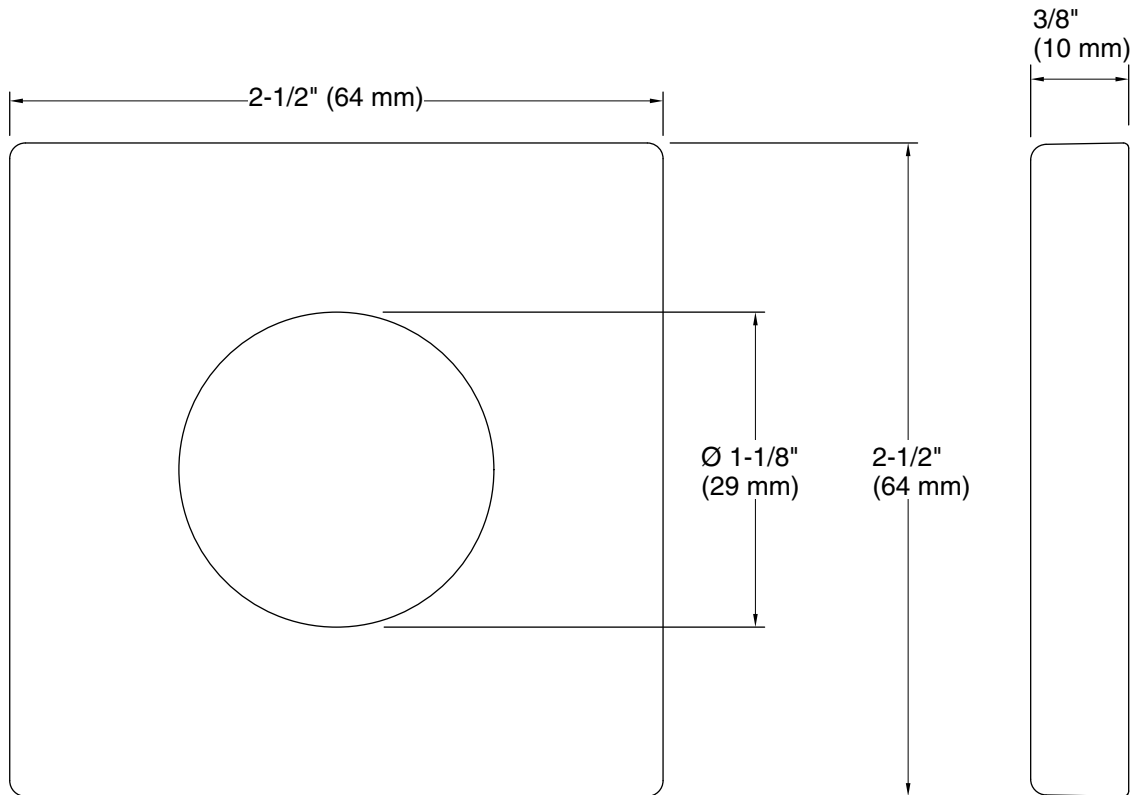

Technical Information

All product dimensions are nominal.

Spout:

Notes

Install this product according to the installation instructions.