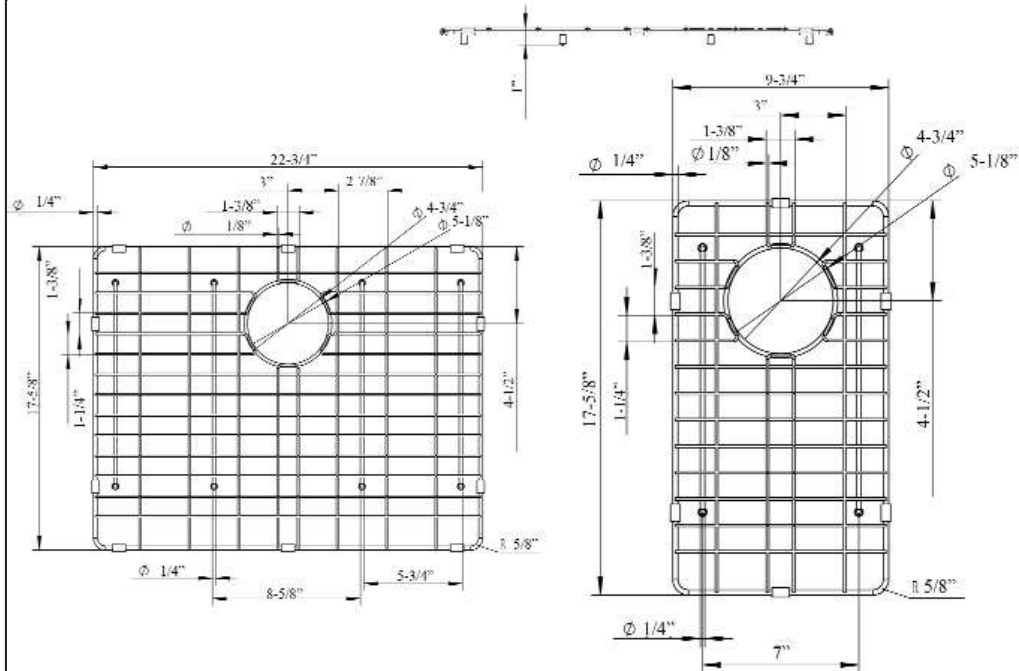

FSSDB2520 WIRE GRID

Cat. No.
FSSDB2520-WIRE

Features:

- ▶ Fits bottom of FSSDB2520 double bowl farmer sink
- ▶ Rubber Feet Covers Included

Finishes:

SS Stainless Steel

Large Wire Grid

W: 22-³/₄"
D: 17-⁵/₈"
H: 1"

Small Wire Grid

W: 9-³/₄"
D: 17-⁵/₈"
H: 1"

Drain Hole: 4-³/₄"

Dimensions and specifications subject to change without notice.