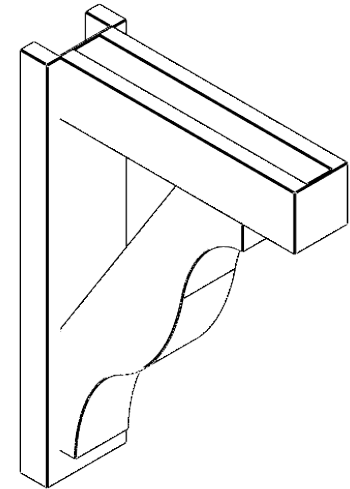

ITEM NUMBER: OUTUROC040X060X20000X28000X040X020X040FST44RCPR

4"W TOP X 6"W BACK X 20"D X 28"H X 4"T TOP X 2"T BACK TIMBERTHANE ROUGH CEDAR FUNSTON FAUX WOOD OPEN OUTLOOKER, BLOCK TOP AND BACK, 4"W CLOSED BRACE, PRIMED TAN

SIDE PROFILE

FRONT PROFILE

ISOMETRIC

EKENA MILLWORK
2300 WEST MAIN ST.
CLARKSVILLE, TX 75426
TOLL FREE: 866-607-0453
WWW.EKENAMILLWORK.COM

NOTES

1. INSTALLATION TO BE COMPLETED IN ACCORDANCE WITH MANUFACTURER'S SPECIFICATIONS.
2. DRAWING MAY NOT BE TO SCALE
3. THIS DRAWING IS INTENDED FOR DESIGN AND PLANNING PURPOSES ONLY.
4. ALL INFORMATION CONTAINED HEREIN WAS CURRENT AT THE TIME OF DEVELOPMENT BUT MUST BE REVIEWED AND APPROVED BY THE PRODUCT MANUFACTURER TO BE CONSIDERED ACCURATE.
5. TIMBERTHANE ARCHITECTURAL PRODUCTS ARE MADE FROM HIGH DENSITY URETHANE AND COME FACTORY PRIMED