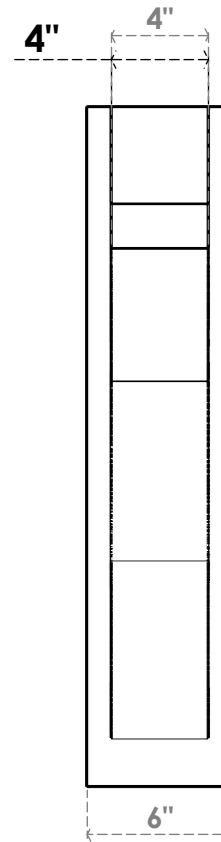

ITEM NUMBER: OUTUROC040X060X20000X28000X040X020X040FST44RCPR

4"W TOP X 6"W BACK X 20"D X 28"H X 4"T TOP X 2"T BACK TIMBERTHANE ROUGH CEDAR FUNSTON FAUX WOOD OPEN OUTLOOKER, BLOCK TOP AND BACK, 4"W CLOSED BRACE, PRIMED TAN

SIDE PROFILE

FRONT PROFILE

ISOMETRIC

EKENA MILLWORK
2300 WEST MAIN ST.
CLARKSVILLE, TX 75426
TOLL FREE: 866-607-0453
WWW.EKENAMILLWORK.COM

NOTES

1. INSTALLATION TO BE COMPLETED IN ACCORDANCE WITH MANUFACTURER'S SPECIFICATIONS.
2. DRAWING MAY NOT BE TO SCALE
3. THIS DRAWING IS INTENDED FOR DESIGN AND PLANNING PURPOSES ONLY.
4. ALL INFORMATION CONTAINED HEREIN WAS CURRENT AT THE TIME OF DEVELOPMENT BUT MUST BE REVIEWED AND APPROVED BY THE PRODUCT MANUFACTURER TO BE CONSIDERED ACCURATE.
5. TIMBERTHANE ARCHITECTURAL PRODUCTS ARE MADE FROM HIGH DENSITY URETHANE AND COME FACTORY PRIMED