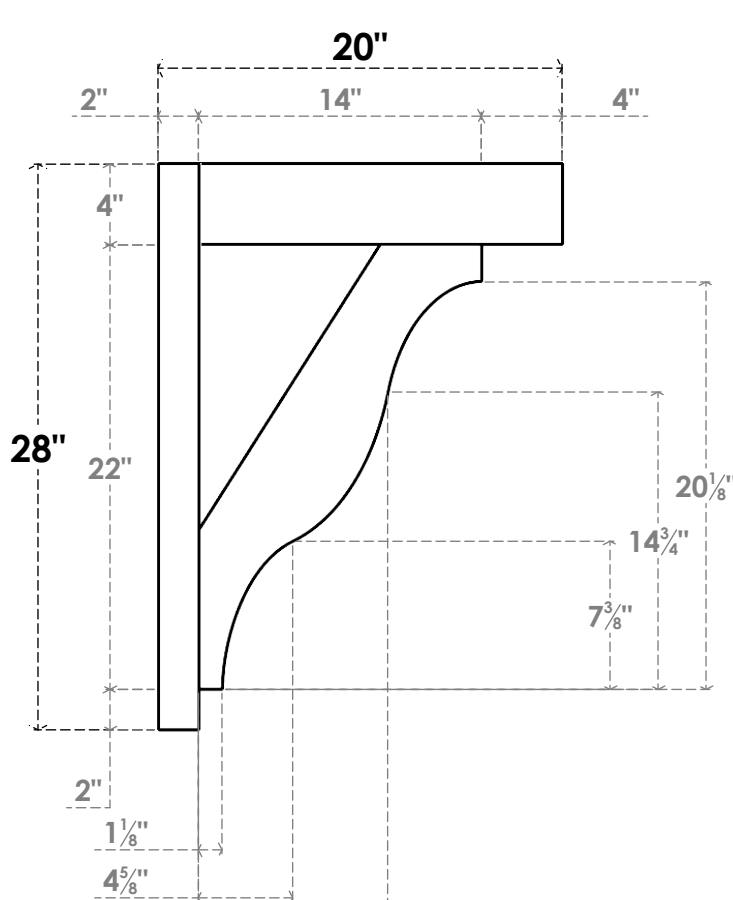

ITEM NUMBER: OUTUROC040X060X20000X28000X040X020X040FST44RCPR

4"W TOP X 6"W BACK X 20"D X 28"H X 4"T TOP X 2"T BACK TIMBERTHANE ROUGH CEDAR FUNSTON FAUX WOOD OPEN OUTLOOKER, BLOCK TOP AND BACK, 4"W CLOSED BRACE, PRIMED TAN

SIDE PROFILE

FRONT PROFILE

ISOMETRIC

EKENA MILLWORK
2300 WEST MAIN ST.
CLARKSVILLE, TX 75426
TOLL FREE: 866-607-0453
WWW.EKENAMILLWORK.COM

NOTES

1. INSTALLATION TO BE COMPLETED IN ACCORDANCE WITH MANUFACTURER'S SPECIFICATIONS.
2. DRAWING MAY NOT BE TO SCALE
3. THIS DRAWING IS INTENDED FOR DESIGN AND PLANNING PURPOSES ONLY.
4. ALL INFORMATION CONTAINED HEREIN WAS CURRENT AT THE TIME OF DEVELOPMENT BUT MUST BE REVIEWED AND APPROVED BY THE PRODUCT MANUFACTURER TO BE CONSIDERED ACCURATE.
5. TIMBERTHANE ARCHITECTURAL PRODUCTS ARE MADE FROM HIGH DENSITY URETHANE AND COME FACTORY PRIMED