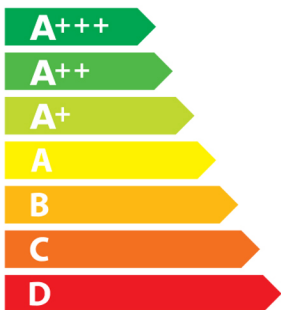

ENERGY

Russell
Hobbs

RHGCH903DS

A++

17
kWh/annum

ABCDEFG

ABCDEFG

AB**C**DEFG