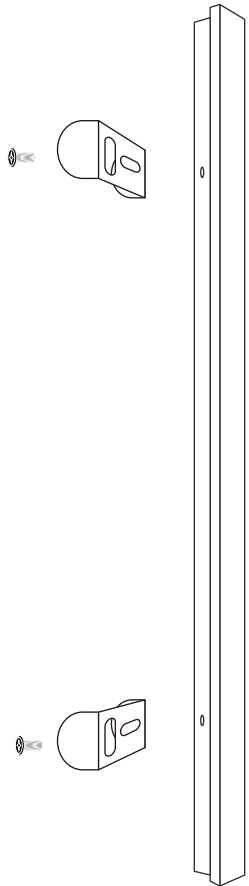

## Wire connector

**01**

Take apart the mounting bracket

**02**

Drill the wall, fixed point

**03**

Fix the mounting bracket

**04**

Wiring. Brown to Live wire , Blue to Naught wire .

**05**

Fix the light to the wall