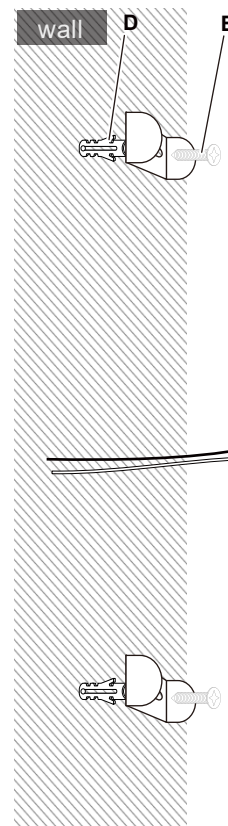

## Wire connector

**01**

Take apart the mounting bracket

**02**

Drill the wall, fixed point

**03**

Fix the mounting bracket

**04**

Wiring. Brown to Live wire , Blue to Naught wire .

**05**

Fix the light to the wall