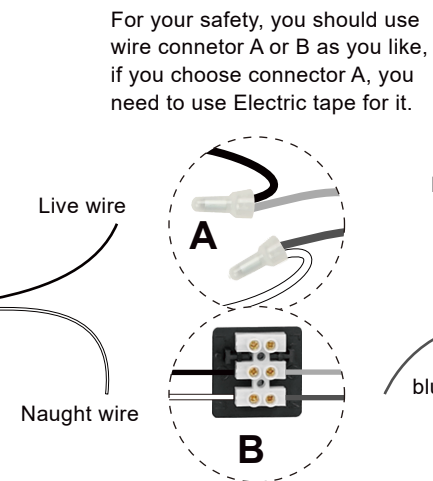

## Wire connector

**01**

Take apart the mounting bracket

**02**

Drill the wall, fixed point

**03**

Fix the mounting bracket

**04**

Wiring. Brown to Live wire , Blue to Naught wire .

**05**

Fix the light to the wall