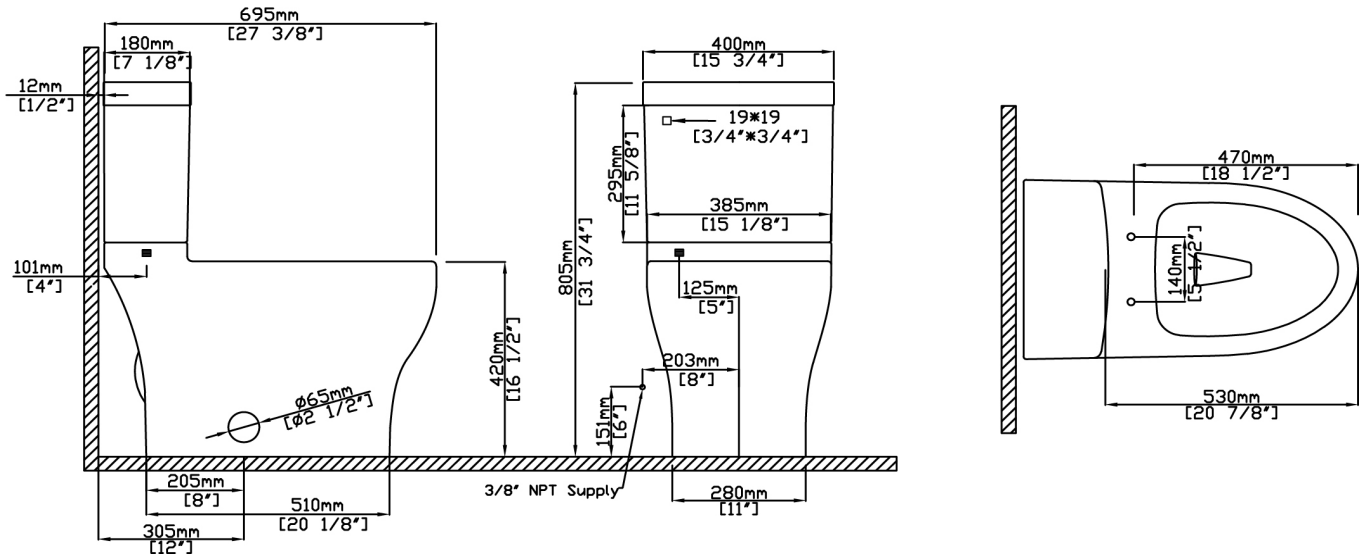

Satin
Brass
.514

White
Enamel
.01

Matte
Black
.05

PRODUCT FEATURES

- Two-piece vitreous china compact-elongated toilet with Rimless bowl
- EPA WaterSense certified 1.28gpf high-efficiency flush
- Fully skirted trapway with easy floor bolt access
- 12" rough-in
- ADA-compliant 16-1/2" bowl rim (chair-height)
- Includes Silent Close, Quick-Release Duroplast seat and solid metal tank lever in Polished Chrome finish
- Antimicrobial MicroGlaze finish
- Fully glazed 2-1/8" internal trapway
- Oversized 3" flush valve
- Limited lifetime warranty on ceramic

C

MODEL NUMBERS

DESCRIPTION	FINISH/ LEVER PLACEMENT	MODEL NO.
Two-Piece Toilet, 1.28gpf Compact-Elongated Includes Silent Close, Quick-Release Seat & Tank Lever in Polished Chrome Finish	Bowl, White	C-3170.01
	Tank, White	T-3170-F.01
<i>Right-hand configuration available. MOQ and lead times vary. Contact sales@icerausa.com for details.</i>		

*See opposite page for optional lever finishes.

SPECIFICATIONS

IMPORTANT: Dimensions are nominal and may vary within the range of tolerance per NSI Standard A112.19.2. These measurements are subject to change. No responsibility is assumed for use of superseded or voided pages.