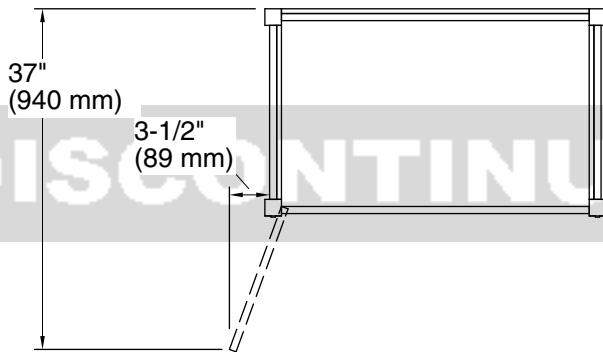

DISCONTINUED This product has been discontinued.