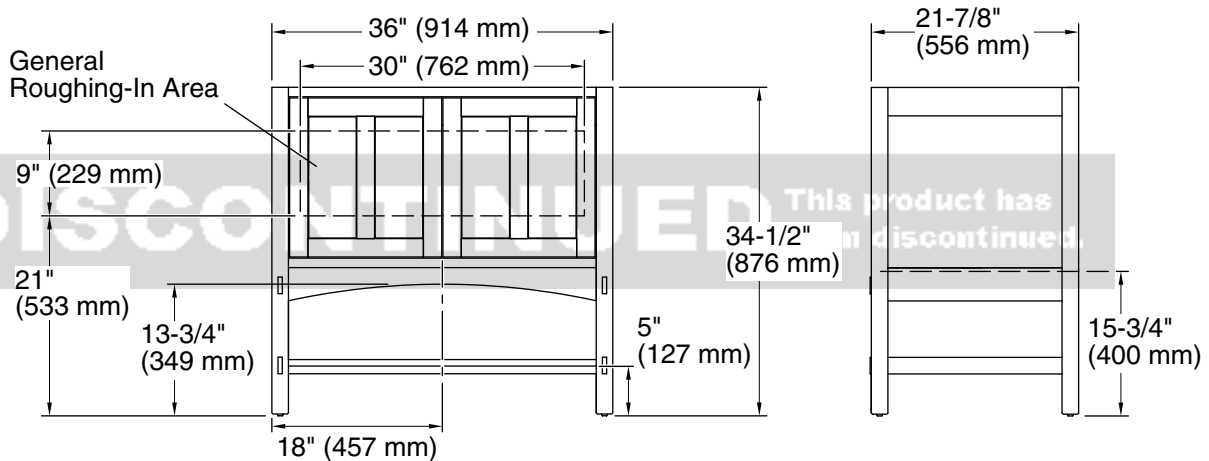

DISCONTINUED This product has been discontinued.

Technical Information

All product dimensions are nominal.

Vanity type: Standard

DISCONTINUED

Notes

Install this product according to the installation guide.

Decorative cabinet hardware is not supplied. Refer to the KOHLER bath accessories line for recommended cabinet hardware to complement your vanity.

Select the type of fastener based upon the wall material. Two 250 lb (113.4 kg) minimum load bearing fasteners are recommended.