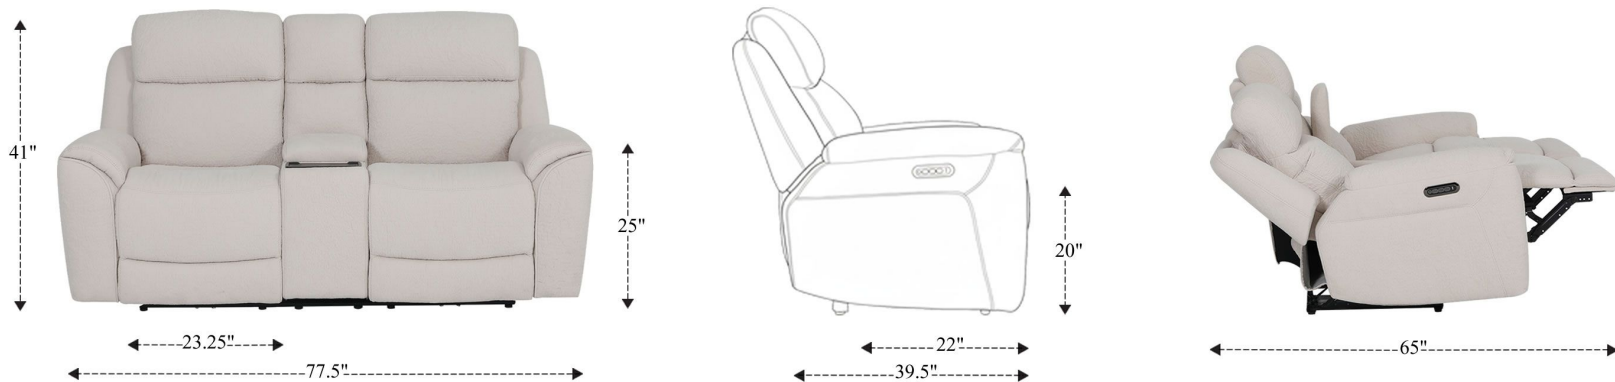

MSEB#832PHL

Power Sofa P3

Overall Dimensions	87.5" x 39.5" x 41"
Overall Width	87.5"
Overall Depth	39.5"
Overall Height	41"
Overall Weight	226 lbs.
Fully Reclined	65"
Distance from Wall	--
Back of Seat to end of Chaise	--
Leg Height (Distance from Foot Rest to Floor in Full Recline)	20"
Head Height (Distance from Headrest to Floor in Full Recline)	33"

Seat Width	23.25"
Seat Depth	22"
Seat Height	20"
Arm Width	9.75"
Arm Depth	21.5"
Arm Height	25"
Back Width	--
Back Height	26"
Headrest Extended from Back	--

MSEB#822CPHLT

Power Tilt Console Loveseat P3

Overall Dimensions	77.5" x 39.5" x 41"
Overall Width	77.5"
Overall Depth	39.5"
Overall Height	41"
Overall Weight	217 lbs.
Fully Reclined	65"
Distance from Wall	--
Back of Seat to end of Chaise	--
Leg Height <small>(Distance from Foot Rest to Floor in Full Recline)</small>	20"
Head Height <small>(Distance from Headrest to Floor in Full Recline)</small>	33"

Seat Width	23.25"
Seat Depth	22"
Seat Height	20"
Arm Width	9.75"
Arm Depth	21.5"
Arm Height	25"
Back Width	--
Back Height	26"
Headrest Extended from Back	--