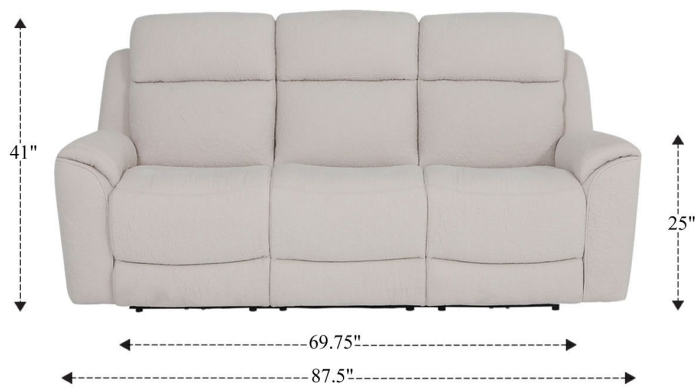

MSEB#832PHL

Power Sofa P3

Overall Dimensions	87.5" x 39.5" x 41"
Overall Width	87.5"
Overall Depth	39.5"
Overall Height	41"
Overall Weight	226 lbs.
Fully Reclined	65"
Distance from Wall	--
Back of Seat to end of Chaise	--
Leg Height (Distance from Foot Rest to Floor in Full Recline)	20"
Head Height (Distance from Headrest to Floor in Full Recline)	33"

Seat Width	23.25"
Seat Depth	22"
Seat Height	20"
Arm Width	9.75"
Arm Depth	21.5"
Arm Height	25"
Back Width	--
Back Height	26"
Headrest Extended from Back	--

MSEB#822CPHLT

Power Tilt Console Loveseat P3

Overall Dimensions	77.5" x 39.5" x 41"
Overall Width	77.5"
Overall Depth	39.5"
Overall Height	41"
Overall Weight	217 lbs.
Fully Reclined	65"
Distance from Wall	--
Back of Seat to end of Chaise	--
Leg Height <small>(Distance from Foot Rest to Floor in Full Recline)</small>	20"
Head Height <small>(Distance from Headrest to Floor in Full Recline)</small>	33"

Seat Width	23.25"
Seat Depth	22"
Seat Height	20"
Arm Width	9.75"
Arm Depth	21.5"
Arm Height	25"
Back Width	--
Back Height	26"
Headrest Extended from Back	--