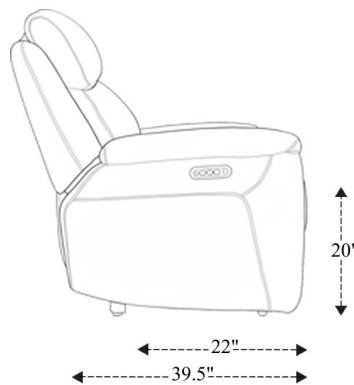

MSEB#832PHL

Power Sofa P3

Overall Dimensions	87.5" x 39.5" x 41"
Overall Width	87.5"
Overall Depth	39.5"
Overall Height	41"
Overall Weight	226 lbs.
Fully Reclined	65"
Distance from Wall	--
Back of Seat to end of Chaise	--
Leg Height (Distance from Foot Rest to Floor in Full Recline)	20"
Head Height (Distance from Headrest to Floor in Full Recline)	33"

Seat Width	23.25"
Seat Depth	22"
Seat Height	20"
Arm Width	9.75"
Arm Depth	21.5"
Arm Height	25"
Back Width	--
Back Height	26"
Headrest Extended from Back	--

MSEB#822CPHLT

Power Tilt Console Loveseat P3

Overall Dimensions	77.5" x 39.5" x 41"
Overall Width	77.5"
Overall Depth	39.5"
Overall Height	41"
Overall Weight	217 lbs.
Fully Reclined	65"
Distance from Wall	--
Back of Seat to end of Chaise	--
Leg Height <small>(Distance from Foot Rest to Floor in Full Recline)</small>	20"
Head Height <small>(Distance from Headrest to Floor in Full Recline)</small>	33"

Seat Width	23.25"
Seat Depth	22"
Seat Height	20"
Arm Width	9.75"
Arm Depth	21.5"
Arm Height	25"
Back Width	--
Back Height	26"
Headrest Extended from Back	--