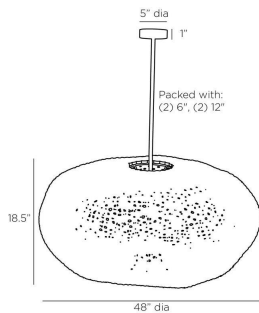

ARTERIO RS

YARA CHANDELIER

DLS08
H: 20.5 IN, Dia: 48.00 IN
White

White beechwood hand-carved rings are strung together to reflect a dreamy cumulous cloud. Hung from an iron pipe finished in antique brass, the asymmetrical form of the Yara was made to reflect intriguing shadows on walls and ceilings. This design was made from sustainable materials. Finish will vary.

APPEARANCE

Material	Wood, Iron
Material Type	Beech
Finish	White, Antique Brass
Finish Will Vary	Yes
Top Coat/Sealant	Yes

DIMENSIONS

Canopy	H: 1 IN, Dia: 5.00 IN
Pendant	H: 18.5 IN, Dia: 48.00 IN
Minimum Hanging	H: 20.5 IN
Max Hanging Height	44.5 in

WIRING

Rating	Indoor Only
Cord	10 FT, Clear/Silver, SVT
Socket	4, Type B - E12
Maximum Watt	40
Voltage	110-120 V

CERTIFICATIONS

Certifications	Mexico, United Arab Emirates, European Union, United States, Canada, Australia
----------------	--

COMPLIANCY

UL/ETL	Yes
CB	Yes
RoHS	Yes

SHIPPING

Shipping Requirements	TruckShip
Product Weight	37.1 lbs
Gross Weight 1	66.15 lbs
Shipping Box 1	H: 24 IN, L: 48.5 IN, W: 48.5 IN

REPLACEMENT PARTS

Replacement Part 1	PIPE-464
Replacement Part 1 Dim	(1) 6", (1) 12"
Replacement Part 2	CANOPY-519
Replacement Part 2 Dim	1" x 5" DIA