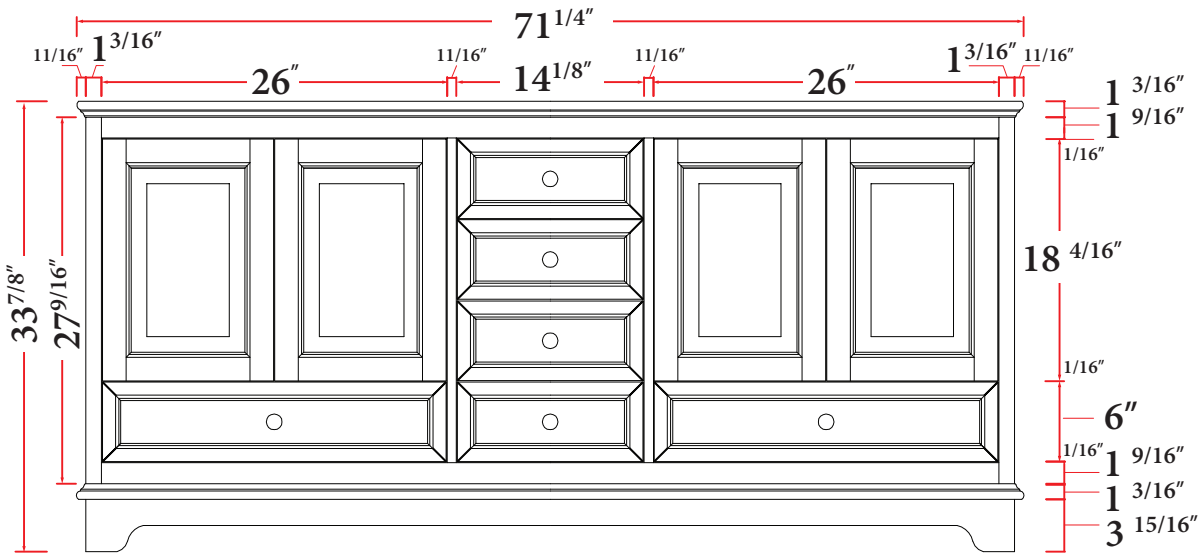

BV-20072D

— FRONT VIEW —

— SIDE VIEW —

— TOP VIEW —

NOTE: Dimensions listed above do not include the countertop or backsplash. Dimensions for the countertop and backsplash can be found on Page 4.

— DOOR —

— SMALL DRAWER —