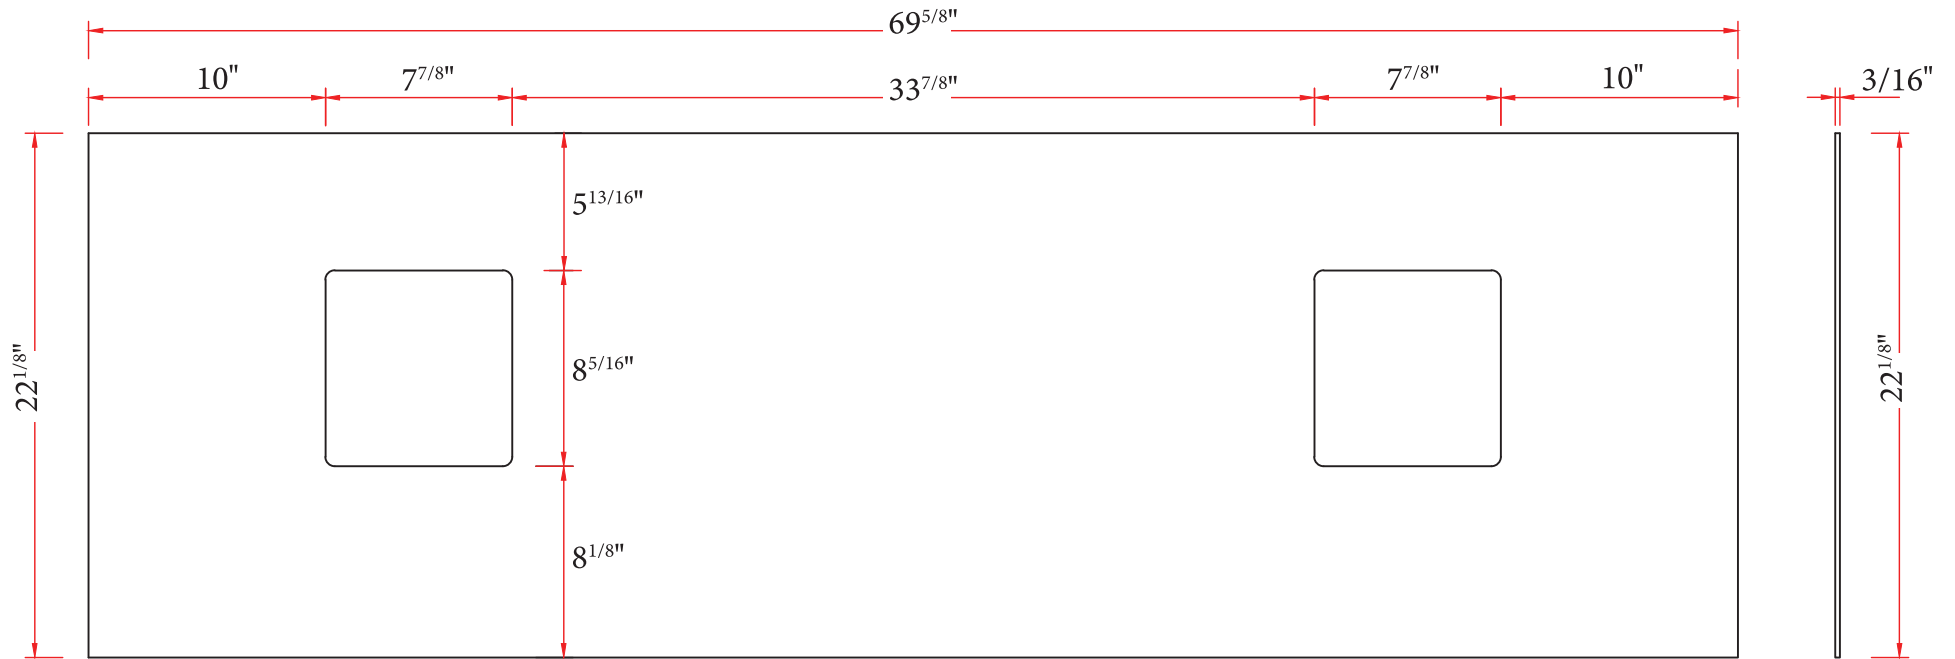

BV-20072D

— FRONT VIEW —

— SIDE VIEW —

— TOP VIEW —

NOTE: Dimensions listed above do not include the countertop or backsplash. Dimensions for the countertop and backsplash can be found on Page 4.

— DOOR —

— SMALL DRAWER —

— LARGE DRAWER —

— COUNTERTOP & BACKSPLASH —

— BACKBOARD —

— MIRROR —