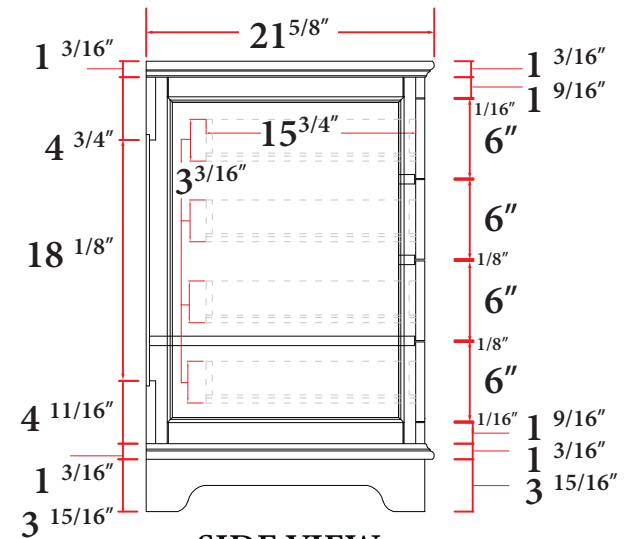

BV-20072D

— FRONT VIEW —

— SIDE VIEW —

— TOP VIEW —

NOTE: Dimensions listed above do not include the countertop or backsplash. Dimensions for the countertop and backsplash can be found on Page 4.

— DOOR —

— SMALL DRAWER —