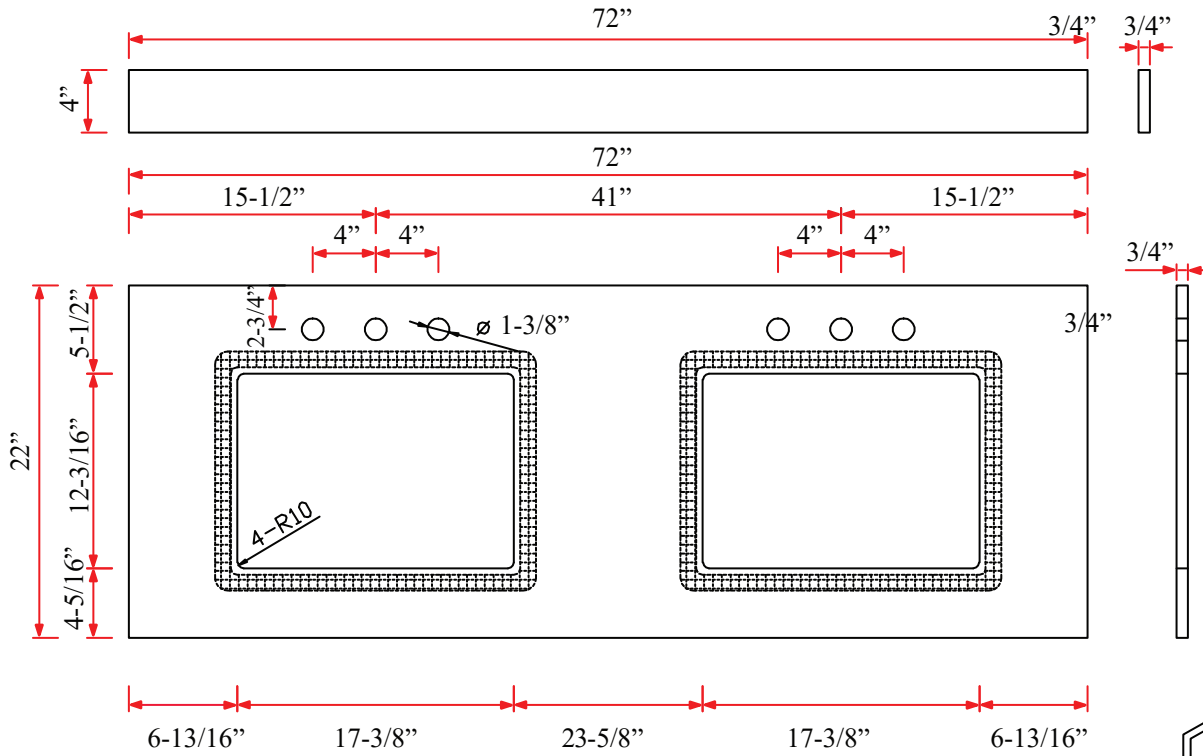

BV-20072D

— FRONT VIEW —

— SIDE VIEW —

— TOP VIEW —

NOTE: Dimensions listed above do not include the countertop or backsplash. Dimensions for the countertop and backsplash can be found on Page 4.

— DOOR —

— SMALL DRAWER —

— LARGE DRAWER —

— COUNTERTOP & BACKSPLASH —

— BACKBOARD —

— MIRROR —