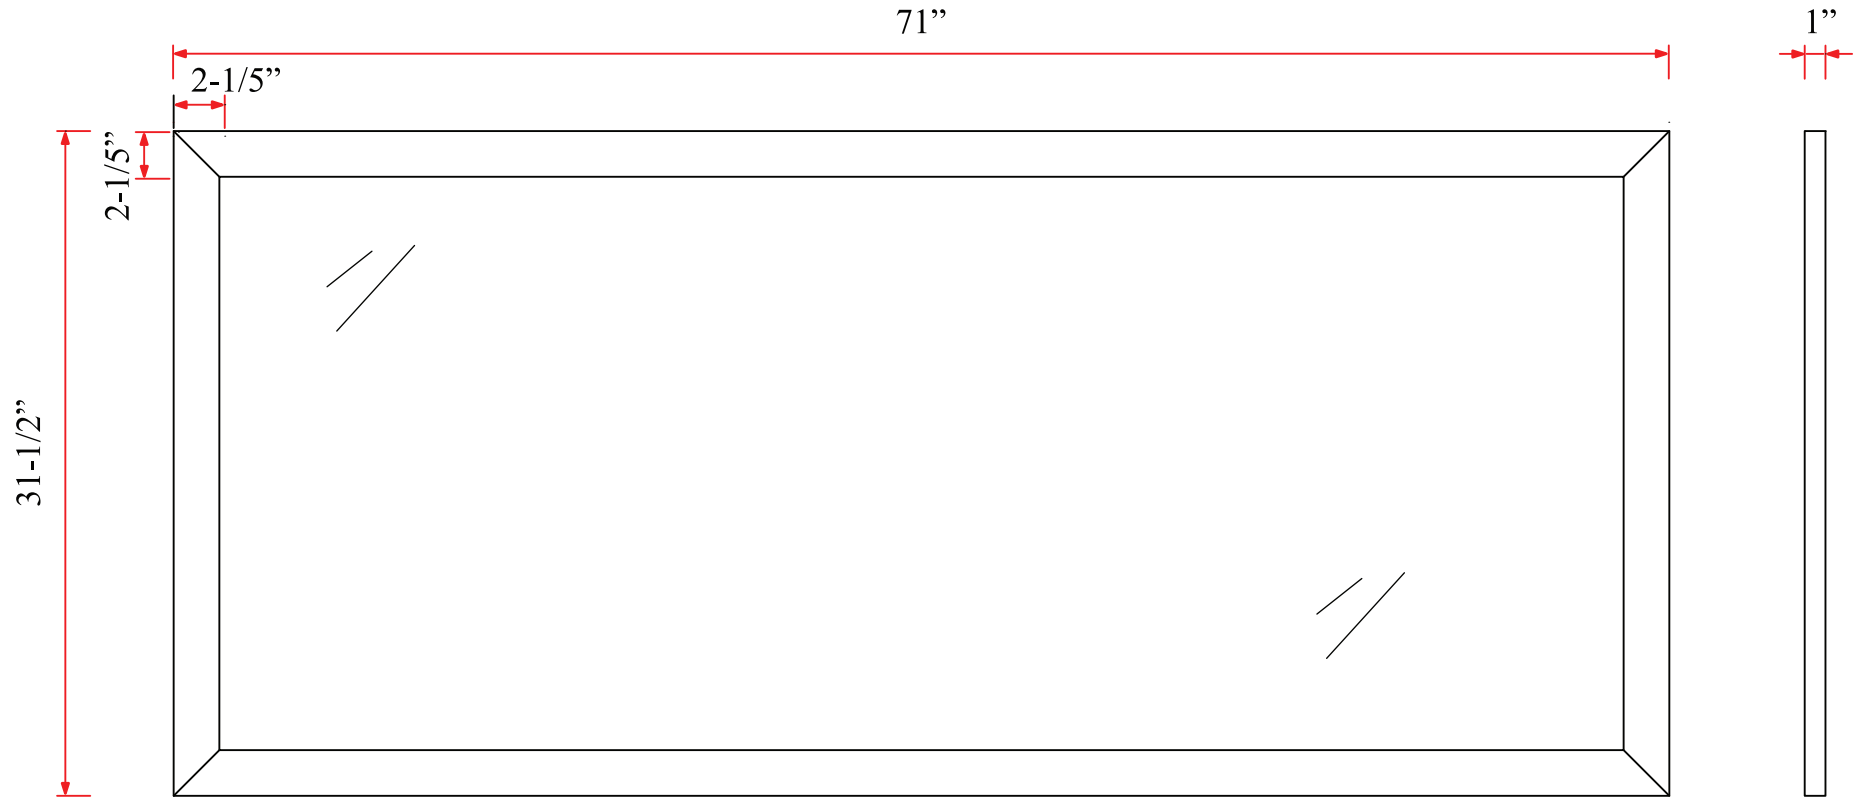

— BACKBOARD —

— MIRROR —