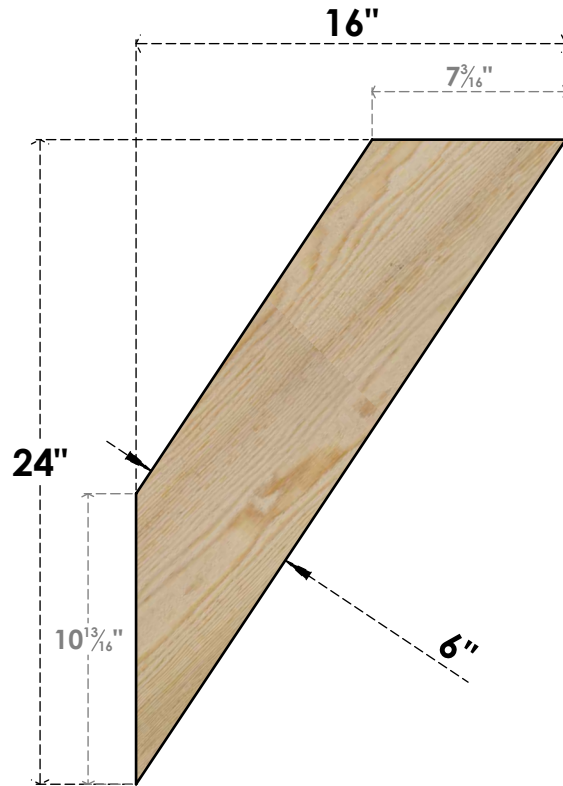

BRC06X16X24TRA00RDF

6"W X 16"D X 24"H TRADITIONAL ROUGH SAWN BRACE, DOUGLAS FIR

SIDE

FRONT

EKENA MILLWORK
2300 WEST MAIN ST.
CLARKSVILLE, TX 75426
TOLL FREE: 866-607-0453
WWW.EKENAMILLWORK.COM

NOTES

1. INSTALLATION TO BE COMPLETED IN ACCORDANCE WITH MANUFACTURER'S SPECIFICATIONS.
2. DRAWING MAY NOT BE TO SCALE
3. THIS DRAWING IS INTENDED FOR DESIGN AND PLANNING PURPOSES ONLY.
4. ALL INFORMATION CONTAINED HEREIN WAS CURRENT AT THE TIME OF DEVELOPMENT BUT MUST BE REVIEWED AND APPROVED BY THE PRODUCT MANUFACTURER TO BE CONSIDERED ACCURATE.
5. PRODUCTS ARE NOT KILN DRIED. THIS ITEM IS UNIQUE AND WILL CONTAIN THE NATURAL VARIATIONS THAT THE WOOD SPECIES OFFERS. THIS MAY RESULT IN VARIATIONS UP TO 1/4"