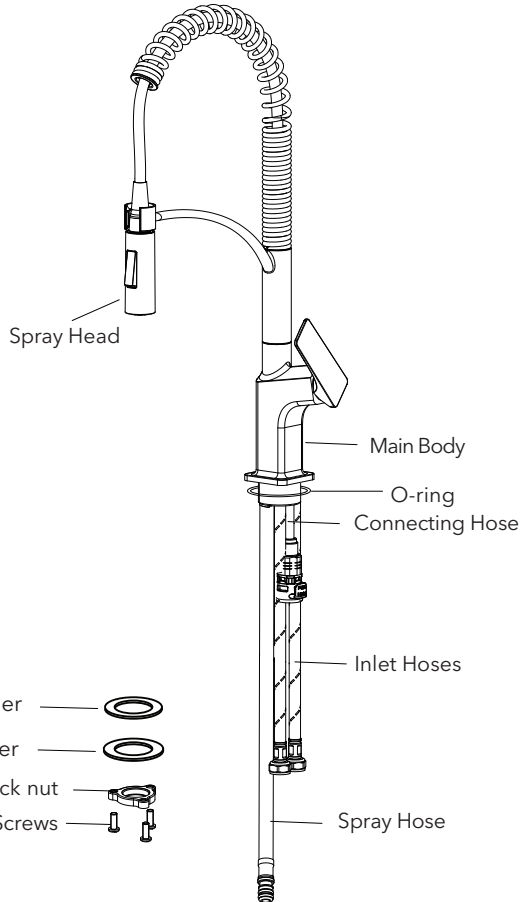

## FEATURES

- Ceramic cartridge
- Solid brass construction
- Pull-out spray head with multi-function feature
- Includes hot and cold inlet hoses  
Standard 3/8" compression fitting
- 1 hole installation (standard 1-3/8" hole)

## IN THE BOX

Spray Hose Weight

Allen Key

**RUVATI USA**  
WWW.RUVATI.COM

## DIMENSIONS

- Overall Height: 20-1/4"
- Spout Height: 8"
- Spout Reach: 8-3/4"

C

**ADA**  
Americans with  
Disabilities Act