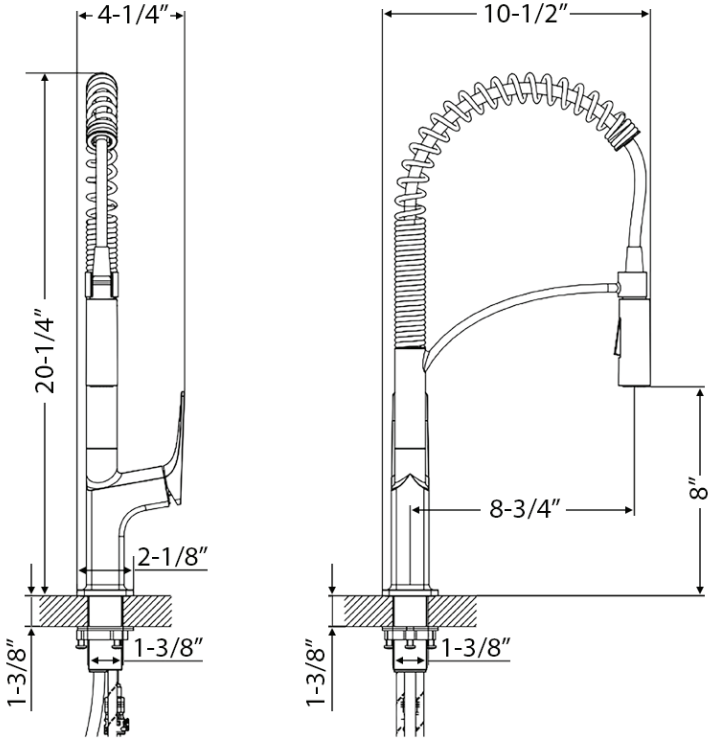

## FEATURES

- Ceramic cartridge
- Solid brass construction
- Pull-out spray head with multi-function feature
- Includes hot and cold inlet hoses  
Standard 3/8" compression fitting
- 1 hole installation (standard 1-3/8" hole)

## DIMENSIONS

- Overall Height: 20-1/4"
- Spout Height: 8"
- Spout Reach: 8-3/4"

C

**ADA**  
Americans with  
Disabilities Act