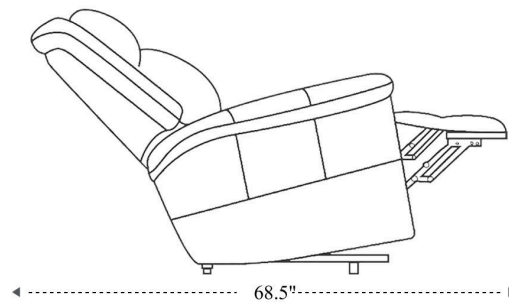

# Manual Reclining Sofa

Overall Dimensions	83.5" x 43.5" x 41"
Overall Width	83.5"
Overall Depth	43.5"
Overall Height	41"
Overall Weight	215.6 lbs.
Fully Reclined	68.5"
Distance from Wall	10.5"
Back of Seat to end of Chaise	40.5"
Leg Height (Distance from Foot Rest to Floor in Full Recline)	22.5"
Head Height (Distance from Headrest to Floor in Full Recline)	30"

Seat Width	64.5"
Seat Depth	22"
Seat Height	20"
Arm Width	9"
Arm Depth	18.5"
Arm Height	26"
Back Width	69"
Back Height	23.5"

# Glider Reclining Console Loveseat

Overall Dimensions	76" x 43.5" x 41"
Overall Width	76"
Overall Depth	43.5"
Overall Height	41"
Overall Weight	202.4 lbs.
Fully Reclined	68.5"
Distance from Wall	10.5"
Back of Seat to end of Chaise	40.5"
Leg Height (Distance from Foot Rest to Floor in Full Recline)	22.5"
Head Height (Distance from Headrest to Floor in Full Recline)	30"

Seat Width	43"
Seat Depth	22"
Seat Height	20"
Arm Width	9"
Arm Depth	18.5"
Arm Height	26"
Back Width	46"
Back Height	23.5"