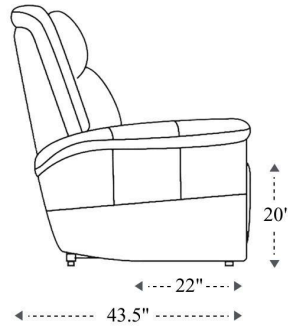

# Manual Reclining Sofa

Overall Dimensions	83.5" x 43.5" x 41"
Overall Width	83.5"
Overall Depth	43.5"
Overall Height	41"
Overall Weight	215.6 lbs.
Fully Reclined	68.5"
Distance from Wall	10.5"
Back of Seat to end of Chaise	40.5"
Leg Height (Distance from Foot Rest to Floor in Full Recline)	22.5"
Head Height (Distance from Headrest to Floor in Full Recline)	30"

Seat Width	64.5"
Seat Depth	22"
Seat Height	20"
Arm Width	9"
Arm Depth	18.5"
Arm Height	26"
Back Width	69"
Back Height	23.5"

# Glider Reclining Console Loveseat

Overall Dimensions	76" x 43.5" x 41"
Overall Width	76"
Overall Depth	43.5"
Overall Height	41"
Overall Weight	202.4 lbs.
Fully Reclined	68.5"
Distance from Wall	10.5"
Back of Seat to end of Chaise	40.5"
Leg Height (Distance from Foot Rest to Floor in Full Recline)	22.5"
Head Height (Distance from Headrest to Floor in Full Recline)	30"

Seat Width	43"
Seat Depth	22"
Seat Height	20"
Arm Width	9"
Arm Depth	18.5"
Arm Height	26"
Back Width	46"
Back Height	23.5"