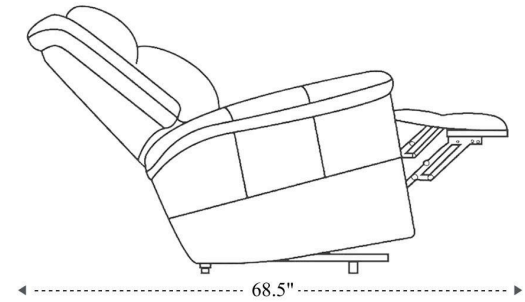

# Manual Reclining Sofa

Overall Dimensions	83.5" x 43.5" x 41"
Overall Width	83.5"
Overall Depth	43.5"
Overall Height	41"
Overall Weight	215.6 lbs.
Fully Reclined	68.5"
Distance from Wall	10.5"
Back of Seat to end of Chaise	40.5"
Leg Height (Distance from Foot Rest to Floor in Full Recline)	22.5"
Head Height (Distance from Headrest to Floor in Full Recline)	30"

Seat Width	64.5"
Seat Depth	22"
Seat Height	20"
Arm Width	9"
Arm Depth	18.5"
Arm Height	26"
Back Width	69"
Back Height	23.5"

# Glider Reclining Console Loveseat

Overall Dimensions	76" x 43.5" x 41"
Overall Width	76"
Overall Depth	43.5"
Overall Height	41"
Overall Weight	202.4 lbs.
Fully Reclined	68.5"
Distance from Wall	10.5"
Back of Seat to end of Chaise	40.5"
Leg Height (Distance from Foot Rest to Floor in Full Recline)	22.5"
Head Height (Distance from Headrest to Floor in Full Recline)	30"

Seat Width	43"
Seat Depth	22"
Seat Height	20"
Arm Width	9"
Arm Depth	18.5"
Arm Height	26"
Back Width	46"
Back Height	23.5"