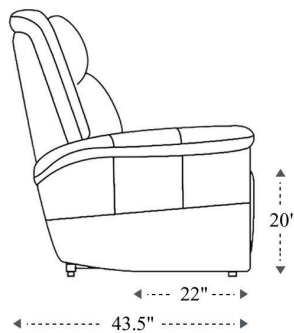

# Manual Reclining Sofa

Overall Dimensions	83.5" x 43.5" x 41"
Overall Width	83.5"
Overall Depth	43.5"
Overall Height	41"
Overall Weight	215.6 lbs.
Fully Reclined	68.5"
Distance from Wall	10.5"
Back of Seat to end of Chaise	40.5"
Leg Height (Distance from Foot Rest to Floor in Full Recline)	22.5"
Head Height (Distance from Headrest to Floor in Full Recline)	30"

Seat Width	64.5"
Seat Depth	22"
Seat Height	20"
Arm Width	9"
Arm Depth	18.5"
Arm Height	26"
Back Width	69"
Back Height	23.5"

# Glider Reclining Console Loveseat

Overall Dimensions	76" x 43.5" x 41"
Overall Width	76"
Overall Depth	43.5"
Overall Height	41"
Overall Weight	202.4 lbs.
Fully Reclined	68.5"
Distance from Wall	10.5"
Back of Seat to end of Chaise	40.5"
Leg Height (Distance from Foot Rest to Floor in Full Recline)	22.5"
Head Height (Distance from Headrest to Floor in Full Recline)	30"

Seat Width	43"
Seat Depth	22"
Seat Height	20"
Arm Width	9"
Arm Depth	18.5"
Arm Height	26"
Back Width	46"
Back Height	23.5"