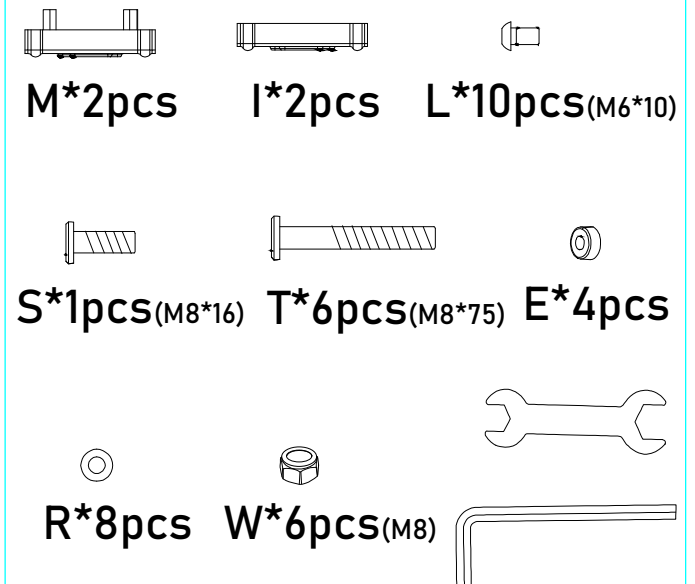

# Set-up Instruction

(HBA5003/04/05/06)

Size: Full/Queen/King/Calking

Please do not tighten the screws on headboard until you finish all of assembly to bed frame, which will be helpful for your assembly

## Package Parts List

## Accessories List