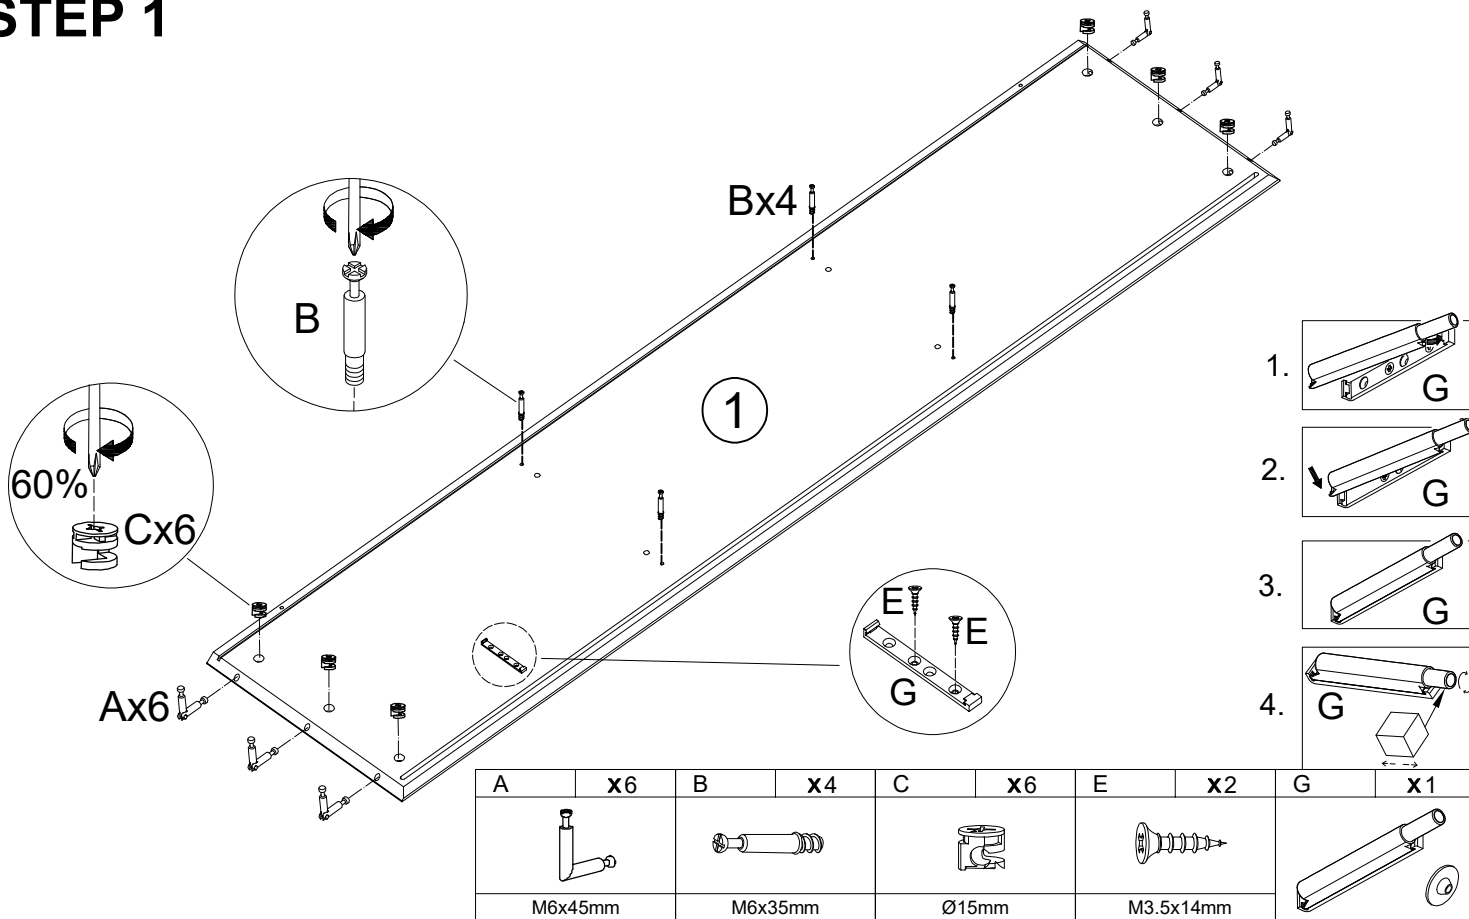

Assembly Instructions

STEP 1