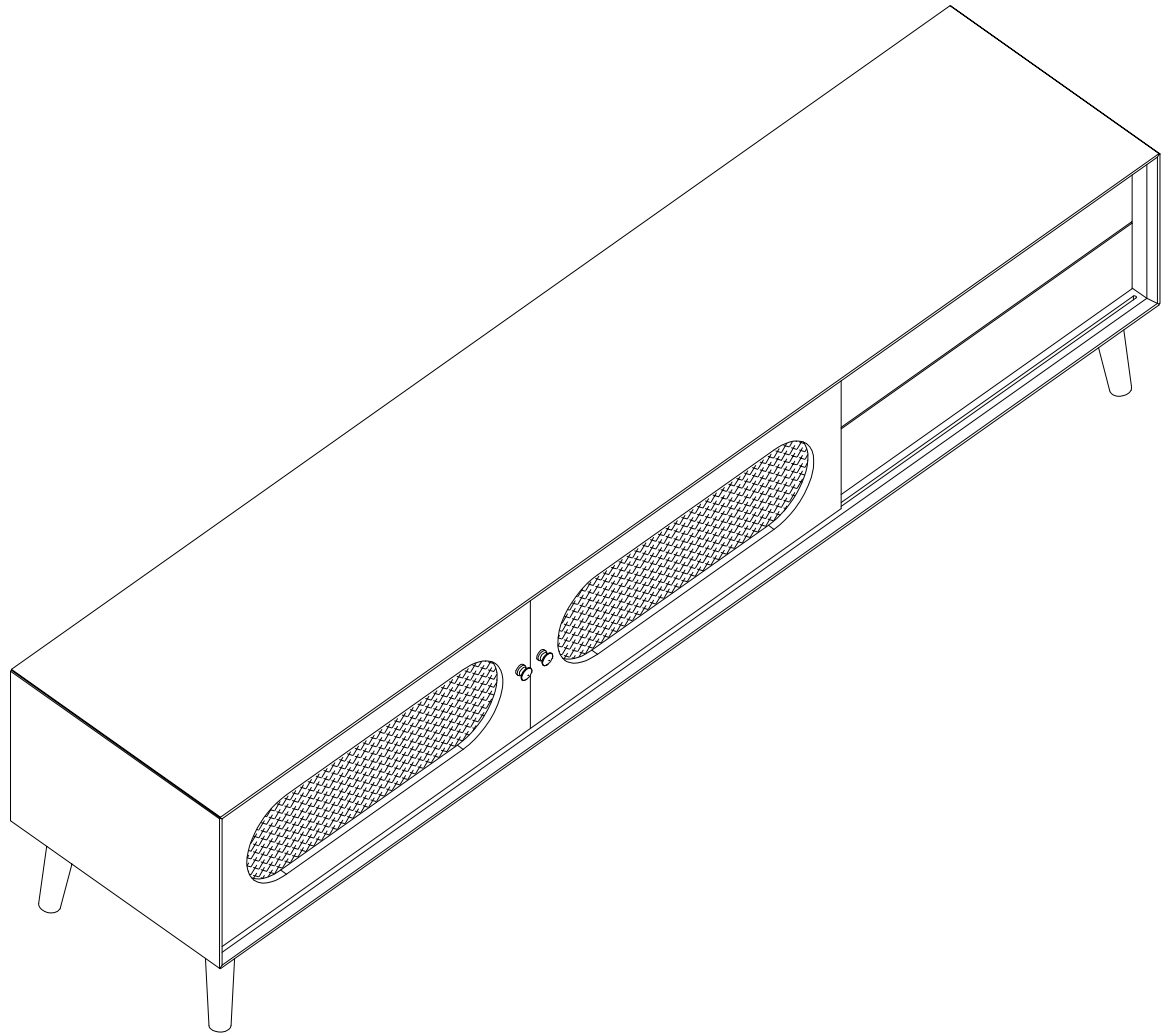

TV STAND

Assembly Instructions - Please keep for future reference.

DIMENSIONS

width-70.87inch
Depth-15.75inch
Height-17.72inch

Important - Please read these instructions fully before starting assembly.

components - fittings