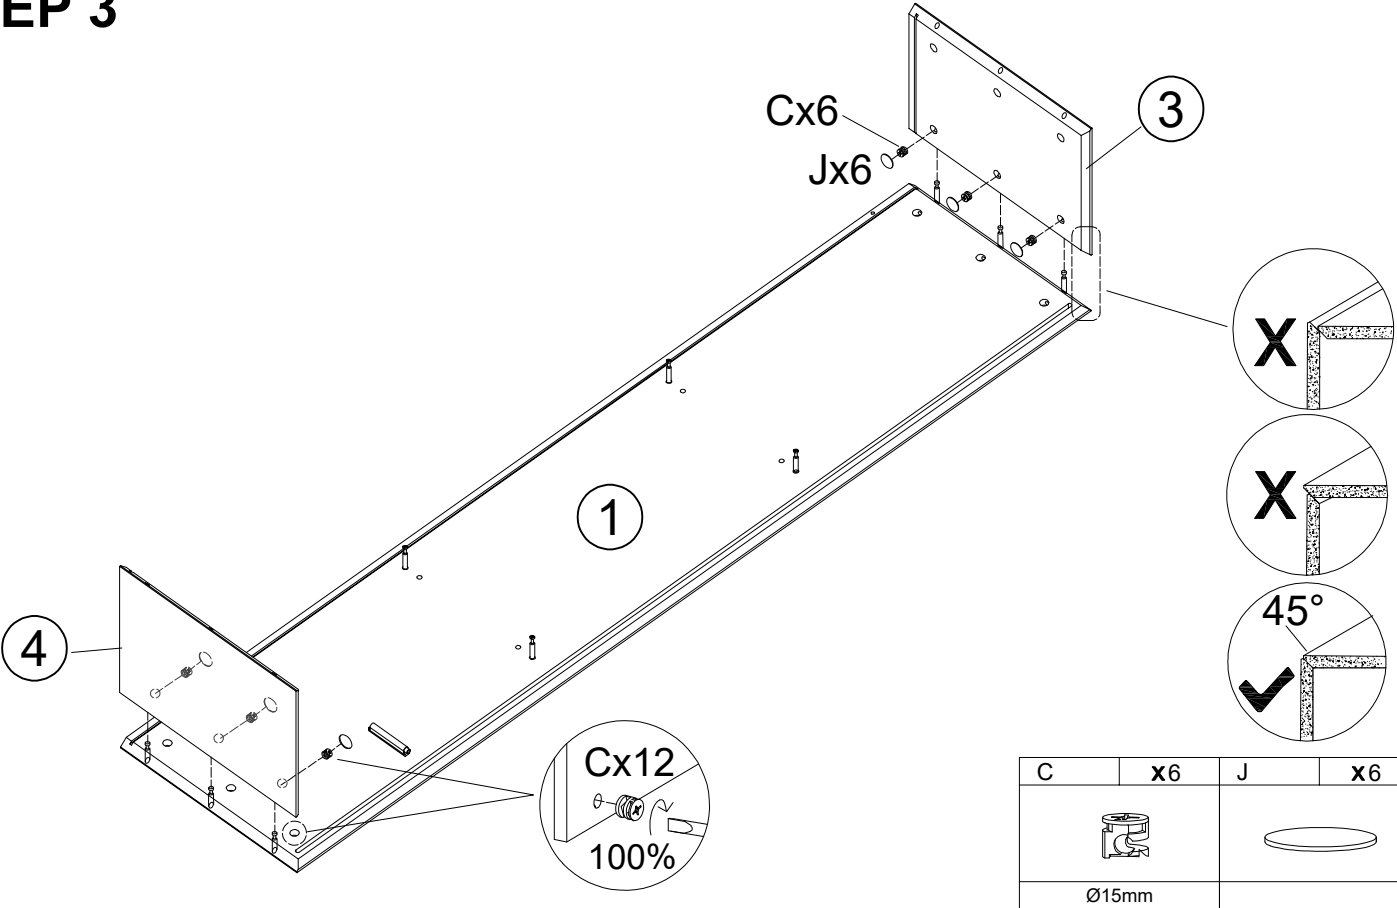

TV STAND

Assembly Instructions - Please keep for future reference.

DIMENSIONS

width-70.87inch
Depth-15.75inch
Height-17.72inch

Important - Please read these instructions fully before starting assembly.

components - fittings

Assembly Instructions

Assembly Instructions

STEP 1

STEP 2

Assembly Instructions

STEP 3

STEP 4

Assembly Instructions

STEP 5

STEP 6

C	x6	D	x4	J	x9	N	x4
Ø15mm		Φ8x30mm				M4x40mm	

Assembly Instructions

STEP 7

STEP 8

Assembly Instructions

STEP 9