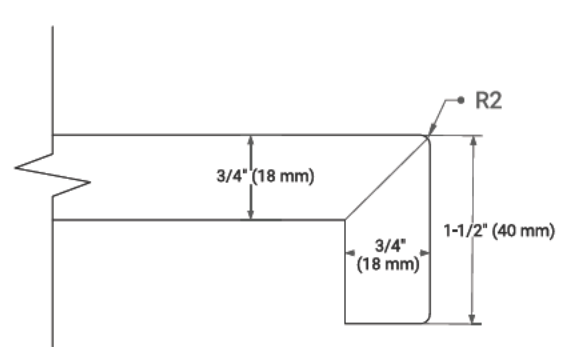

AVAILABLE COLORS

White Grey

FRONT VIEW

SIDE VIEW

PLAN VIEW

61" SINGLE RECTANGLE SINK COUNTERTOP WITH 1.5" THICKNESS

OVERALL DIMENSIONS

61" W x 22" D x 1.5" H

COUNTERTOP OPTIONS

Carrara Marble

White Quartz

FEATURES

- Solid countertop with mitered edges & seams
- Undermount white rectangular sink
- Pre-drilled for 8" widespread faucet

INCLUDED

- Countertop
- Matching Backsplash
- Rectangle Sink

COUNTERTOP PLAN VIEW

EDGE SIDE VIEW

THREE DIMENSIONAL COUNTERTOP VIEW