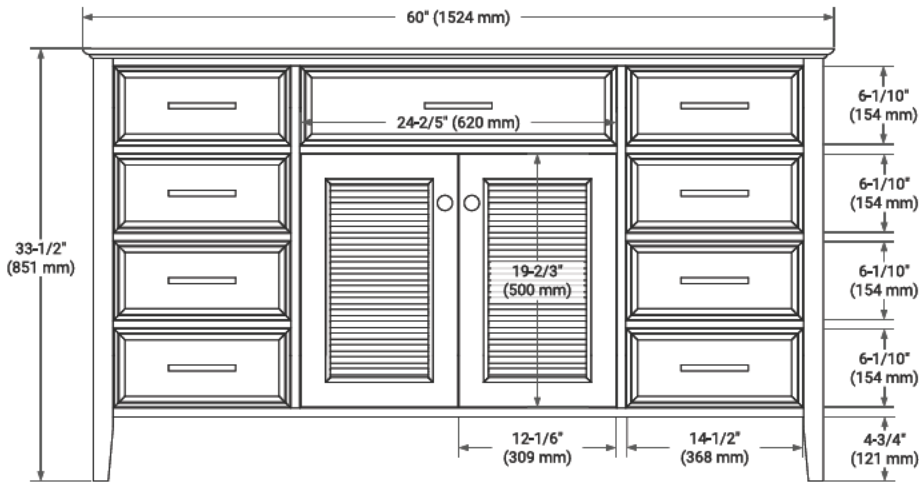

60" SINGLE SINK BASE CABINET

BASE CABINET DIMENSIONS

60" W x 21.5" D x 33.5" H

FEATURES

- Solid wood frame & plywood panels
- Dovetail drawers and joints
- Soft closing doors & drawers

HARDWARE FINISHES

Brushed Nickel Satin Brass Matte Black Polished Chrome

AVAILABLE COLORS

White Grey

FRONT VIEW

SIDE VIEW

PLAN VIEW

61" SINGLE RECTANGLE SINK COUNTERTOP WITH 1.5" THICKNESS

OVERALL DIMENSIONS

61" W x 22" D x 1.5" H

COUNTERTOP OPTIONS

Carrara Marble

White Quartz

FEATURES

- Solid countertop with mitered edges & seams
- Undermount white rectangular sink
- Pre-drilled for 8" widespread faucet

INCLUDED

- Countertop
- Matching Backsplash
- Rectangle Sink

COUNTERTOP PLAN VIEW

EDGE SIDE VIEW

THREE DIMENSIONAL COUNTERTOP VIEW