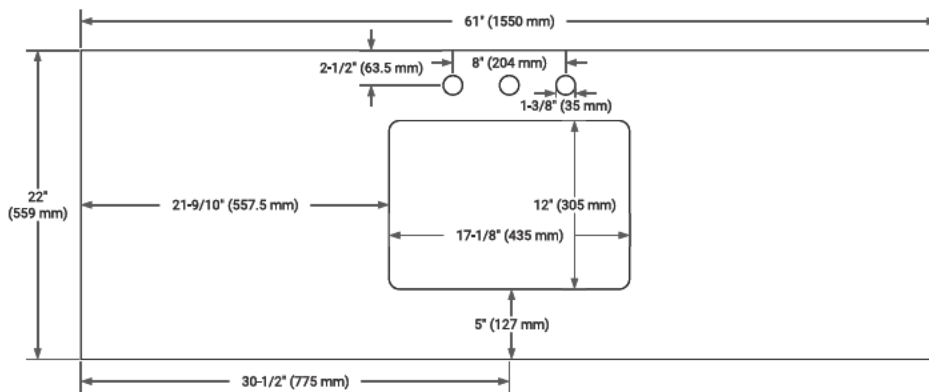

AVAILABLE COLORS

White Grey

FRONT VIEW

SIDE VIEW

PLAN VIEW

61" SINGLE RECTANGLE SINK COUNTERTOP WITH 1.5" THICKNESS

OVERALL DIMENSIONS

61" W x 22" D x 1.5" H

COUNTERTOP OPTIONS

Carrara Marble

White Quartz

FEATURES

- Solid countertop with mitered edges & seams
- Undermount white rectangular sink
- Pre-drilled for 8" widespread faucet

INCLUDED

- Countertop
- Matching Backsplash
- Rectangle Sink

COUNTERTOP PLAN VIEW

EDGE SIDE VIEW

THREE DIMENSIONAL COUNTERTOP VIEW