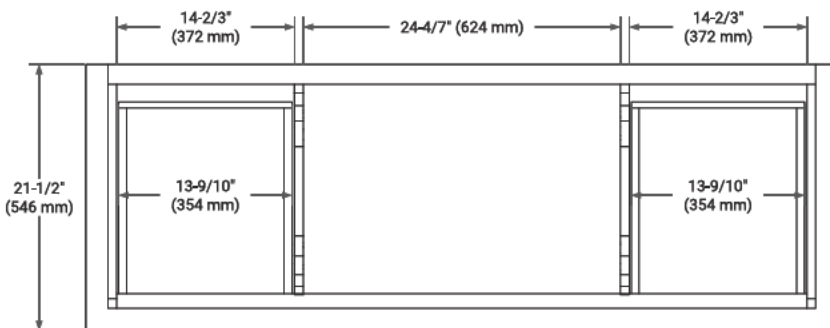

60" SINGLE SINK BASE CABINET

BASE CABINET DIMENSIONS

60" W x 21.5" D x 33.5" H

FEATURES

- Solid wood frame & plywood panels
- Dovetail drawers and joints
- Soft closing doors & drawers

HARDWARE FINISHES

Brushed Nickel Satin Brass Matte Black Polished Chrome

AVAILABLE COLORS

White Grey

FRONT VIEW

SIDE VIEW

PLAN VIEW

61" SINGLE RECTANGLE SINK COUNTERTOP WITH 1.5" THICKNESS

OVERALL DIMENSIONS

61" W x 22" D x 1.5" H

COUNTERTOP OPTIONS

Carrara Marble

White Quartz

FEATURES

- Solid countertop with mitered edges & seams
- Undermount white rectangular sink
- Pre-drilled for 8" widespread faucet

INCLUDED

- Countertop
- Matching Backsplash
- Rectangle Sink

COUNTERTOP PLAN VIEW

EDGE SIDE VIEW

THREE DIMENSIONAL COUNTERTOP VIEW