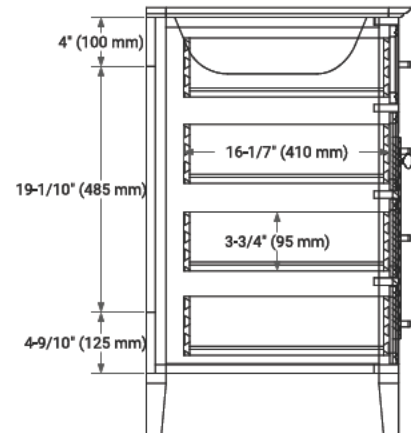

60" SINGLE SINK BASE CABINET

BASE CABINET DIMENSIONS

60" W x 21.5" D x 33.5" H

FEATURES

- Solid wood frame & plywood panels
- Dovetail drawers and joints
- Soft closing doors & drawers

HARDWARE FINISHES

Brushed Nickel Satin Brass Matte Black Polished Chrome

AVAILABLE COLORS

White Grey

FRONT VIEW

SIDE VIEW

PLAN VIEW

61" SINGLE RECTANGLE SINK COUNTERTOP WITH 1.5" THICKNESS

OVERALL DIMENSIONS

61" W x 22" D x 1.5" H

COUNTERTOP PLAN VIEW

EDGE SIDE VIEW

THREE DIMENSIONAL COUNTERTOP VIEW