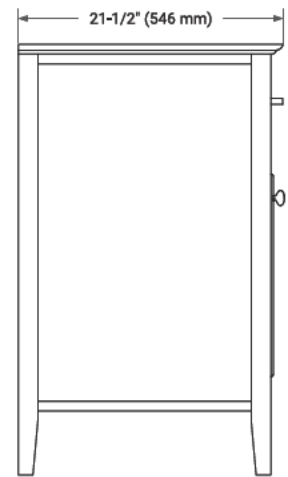

60" SINGLE SINK BASE CABINET

BASE CABINET DIMENSIONS

60" W x 21.5" D x 33.5" H

FEATURES

- Solid wood frame & plywood panels
- Dovetail drawers and joints
- Soft closing doors & drawers

HARDWARE FINISHES

Brushed Nickel Satin Brass Matte Black Polished Chrome

AVAILABLE COLORS

White Grey

FRONT VIEW

SIDE VIEW

PLAN VIEW

61" SINGLE RECTANGLE SINK COUNTERTOP WITH 1.5" THICKNESS

OVERALL DIMENSIONS

61" W x 22" D x 1.5" H

COUNTERTOP OPTIONS

Carrara Marble

White Quartz

FEATURES

- Solid countertop with mitered edges & seams
- Undermount white rectangular sink
- Pre-drilled for 8" widespread faucet

INCLUDED

- Countertop
- Matching Backsplash
- Rectangle Sink

COUNTERTOP PLAN VIEW

EDGE SIDE VIEW

THREE DIMENSIONAL COUNTERTOP VIEW