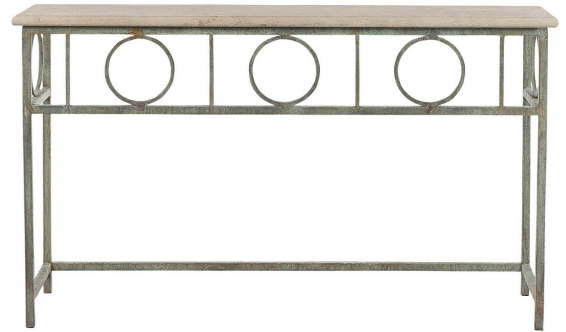

Hampton Console

ELLAHOME

SKU#

CL06

Overall

35"h x 60"w x 15"d

Description

This glam console table is polished with stylish flair that is bound to catch your eye. The lovely stone tabletop perfectly displays your decor. Its wrought iron base showcases a geometric appearance with large open circles attached to the top of the frame.

Materials

Wrought Iron/ Stone Top

Finish Options

- AB Antique Black
- BB Bronzed Brass
- DO Deep Ocean
- DG Distressed Gray
- FB Flat Black
- GL Gold Leaf (+15%)
- MB Metallic Bronze
- MG Metallic Graphite
- OW Oyster White
- SL Silver Leaf (+15%)

Top Options

- CM Carrera Marble
- LT Lite Travertine

Weight

120 lb