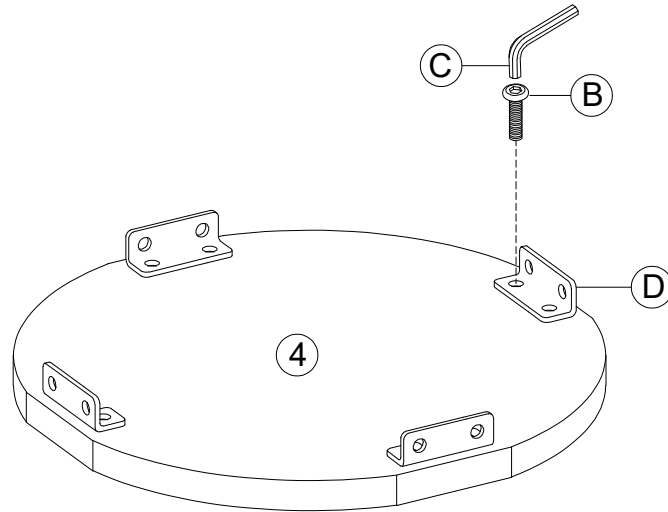

ASSEMBLY INSTRUCTIONS

Step 1