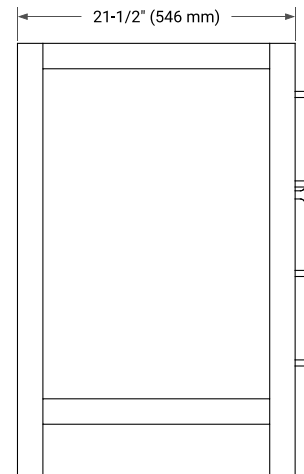

42" LEFT OFFSET CABINET

BASE CABINET DIMENSIONS

42" W x 21.5" D x 33.5" H

FEATURES

- Solid wood frame with engineered wood panels
- Dovetail drawers and joints
- Soft closing doors & drawers

HARDWARE FINISHES*

White Grey

FRONT VIEW

SIDE VIEW

PLAN VIEW

43" LEFT RECTANGLE SINK COUNTERTOP WITH 1.5 IN. THICKNESS

OVERALL DIMENSIONS

43" W x 22" D x 1.5" H

COUNTERTOP OPTIONS

COUNTERTOP PLAN VIEW

EDGE SIDE VIEW

THREE DIMENSIONAL COUNTERTOP VIEW