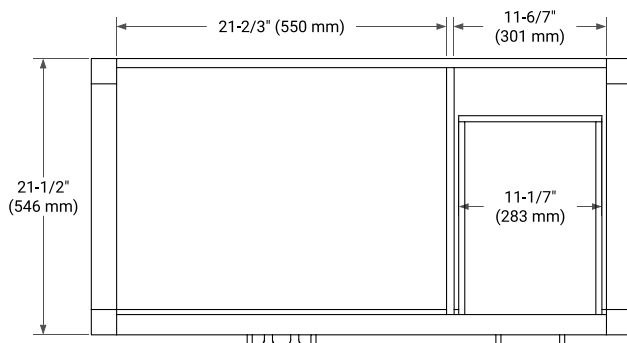

42" LEFT OFFSET CABINET

BASE CABINET DIMENSIONS

42" W x 21.5" D x 33.5" H

FEATURES

- Solid wood frame with engineered wood panels
- Dovetail drawers and joints
- Soft closing doors & drawers

HARDWARE FINISHES*

White Grey

FRONT VIEW

SIDE VIEW

PLAN VIEW

43" LEFT RECTANGLE SINK COUNTERTOP WITH 1.5 IN. THICKNESS

OVERALL DIMENSIONS

43" W x 22" D x 1.5" H

COUNTERTOP OPTIONS

COUNTERTOP PLAN VIEW

EDGE SIDE VIEW

THREE DIMENSIONAL COUNTERTOP VIEW