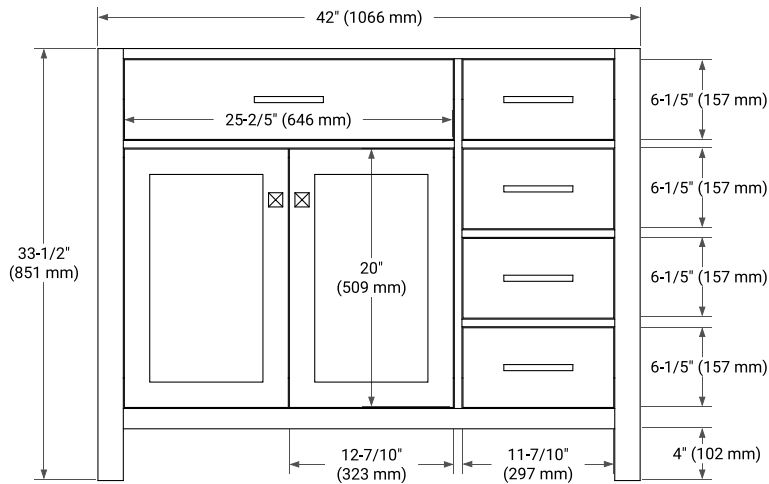

42" LEFT OFFSET CABINET

BASE CABINET DIMENSIONS

42" W x 21.5" D x 33.5" H

FEATURES

- Solid wood frame with engineered wood panels
- Dovetail drawers and joints
- Soft closing doors & drawers

HARDWARE FINISHES*

White Grey

FRONT VIEW

SIDE VIEW

PLAN VIEW

43" LEFT RECTANGLE SINK COUNTERTOP WITH 1.5 IN. THICKNESS

OVERALL DIMENSIONS

43" W x 22" D x 1.5" H

COUNTERTOP OPTIONS

COUNTERTOP PLAN VIEW

EDGE SIDE VIEW

THREE DIMENSIONAL COUNTERTOP VIEW