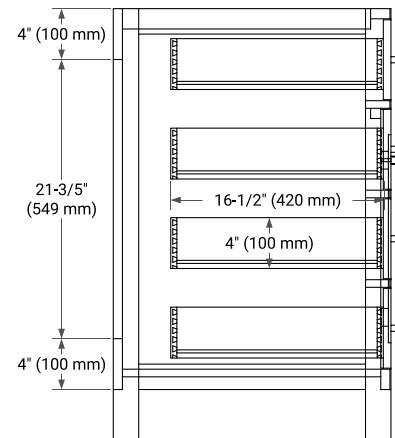

42" LEFT OFFSET CABINET

BASE CABINET DIMENSIONS

42" W x 21.5" D x 33.5" H

FEATURES

- Solid wood frame with engineered wood panels
- Dovetail drawers and joints
- Soft closing doors & drawers

HARDWARE FINISHES*

White Grey

FRONT VIEW

SIDE VIEW

PLAN VIEW

43" LEFT RECTANGLE SINK COUNTERTOP WITH 1.5 IN. THICKNESS

OVERALL DIMENSIONS

43" W x 22" D x 1.5" H

COUNTERTOP OPTIONS

Carrara Marble

White Quartz

FEATURES

- Solid countertop with mitered edges & seams
- Undermount white rectangular sink
- Pre-drilled for 8" widespread faucet

INCLUDED

- Countertop
- Matching Backsplash
- Rectangle Sink

COUNTERTOP PLAN VIEW

EDGE SIDE VIEW

THREE DIMENSIONAL COUNTERTOP VIEW