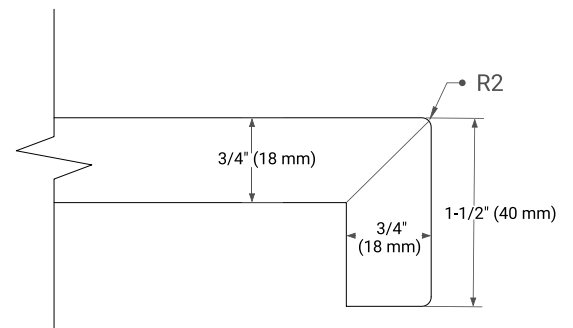

White Grey

FRONT VIEW

SIDE VIEW

PLAN VIEW

43" LEFT RECTANGLE SINK COUNTERTOP WITH 1.5 IN. THICKNESS

OVERALL DIMENSIONS

43" W x 22" D x 1.5" H

COUNTERTOP OPTIONS

Carrara Marble

White Quartz

FEATURES

- Solid countertop with mitered edges & seams
- Undermount white rectangular sink
- Pre-drilled for 8" widespread faucet

INCLUDED

- Countertop
- Matching Backsplash
- Rectangle Sink

COUNTERTOP PLAN VIEW

EDGE SIDE VIEW

THREE DIMENSIONAL COUNTERTOP VIEW