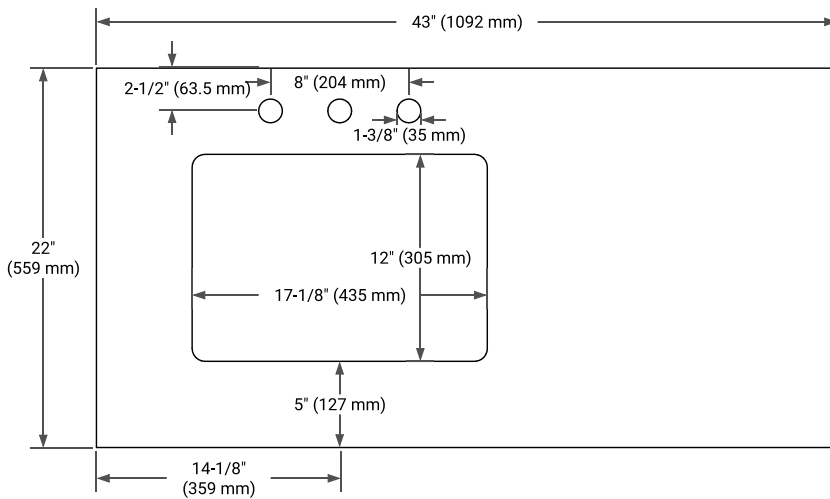

42" LEFT OFFSET CABINET

BASE CABINET DIMENSIONS

42" W x 21.5" D x 33.5" H

FEATURES

- Solid wood frame with engineered wood panels
- Dovetail drawers and joints
- Soft closing doors & drawers

HARDWARE FINISHES*

White Grey

FRONT VIEW

SIDE VIEW

PLAN VIEW

43" LEFT RECTANGLE SINK COUNTERTOP WITH 1.5 IN. THICKNESS

OVERALL DIMENSIONS

43" W x 22" D x 1.5" H

COUNTERTOP OPTIONS

Carrara Marble

White Quartz

FEATURES

- Solid countertop with mitered edges & seams
- Undermount white rectangular sink
- Pre-drilled for 8" widespread faucet

INCLUDED

- Countertop
- Matching Backsplash
- Rectangle Sink

COUNTERTOP PLAN VIEW

EDGE SIDE VIEW

THREE DIMENSIONAL COUNTERTOP VIEW